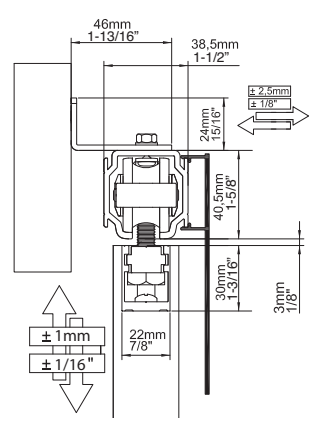

Wall Mount w/ Short Bracket