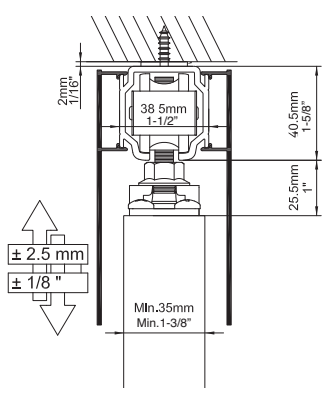

Top Surface (SDR-A125TS)

Ceiling Mount

Traditional Ceiling mount option shown. Fascia can be mounted on both sides if needed