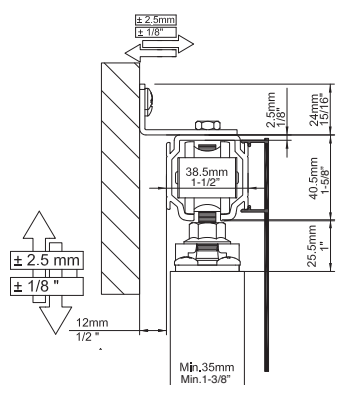

Wall Mount w/ Short Bracket