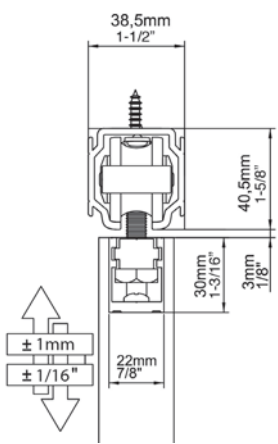

TRACK MOUNTING OPTIONS

Top Recessed (SDR-A125TR)

Ceiling Mount

Traditional Ceiling mount option shown with recessed rollers.