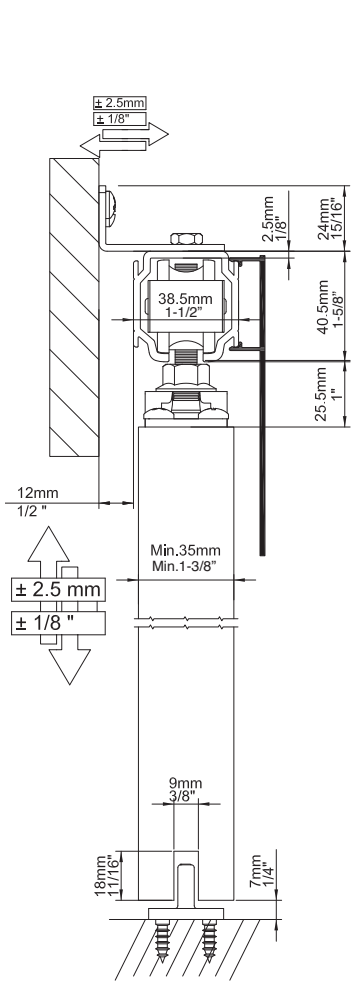

TRACK MOUNTING OPTIONS

Top Recessed (SDR-A125TR)

Ceiling Mount

Traditional Ceiling mount option shown with recessed rollers.