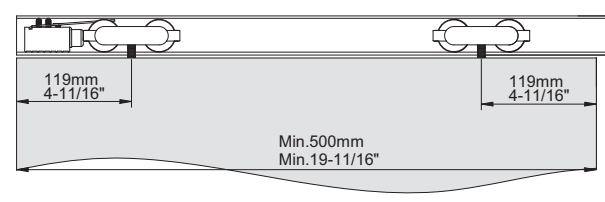

- 275lbs (125 kg)
- Ceiling mount
- Recessed and Top Surface Mounted door brackets
- Double rollers with ball bearings
- Quiet precision movement
- Low profile minimum gap of 1/8" (3mm) Recess mount
- Vertical Adjustment
 - o Recessed mount $\pm 1/16"$ (1mm)
 - o Surface mount $\pm 1/8"$ (2.5mm)

How to order

1. Select track and track length
 - 1A. Select any optional parts for track
2. Select a hardware set

Ordering Information

1. Track Options

Track Type	Length	Item No.	Description
Standard Aluminum Track	118-1/8" (3000 mm)	SDR-A125-3000	 
False Ceiling Aluminum Track	118-1/8" (3000 mm)	SDR-A125-12532	 

Ceiling Mount

Traditional Ceiling mount option shown. Fascia can be mounted on both sides if needed

Wall Mount w/ Short Bracket

Top track short bracket for Barn Door style mounting that allows fast and simple installation.

Track Details

Top Recessed

Top Surface