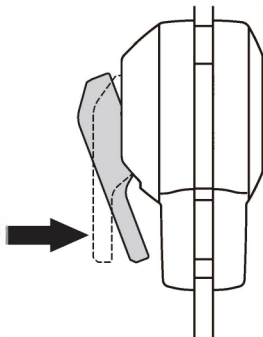

LOCKING HINGE **HG-MA95** Operating instructions

HOW TO OPERATE

[To temporarily open the lock]

While the lever is pressed down, the lock will be released.

[To leave the lock open]

Pull the lever until there is a “click” noise. The lock will stay released.

CAUTION

- Use in pairs. (Example: lever + lever type, lever + non-lever type)

SUGATSUNE KOGYO CO.,LTD

Tokyo, JAPAN

Manufacturer of **LAMP** brand Products

Phone: +81 (0)3 3866 2260 E-mail: export@sugatsune.co.jp