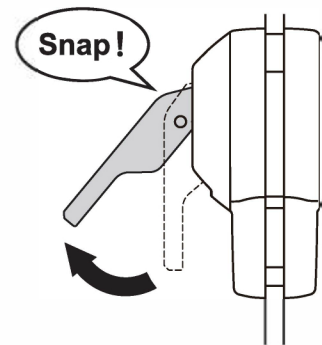

LOCKING HINGE **HG-MA95** Operating instructions

HOW TO OPERATE

[To temporarily open the lock]

While the lever is pressed down, the lock will be released.

[To leave the lock open]

Pull the lever until there is a “click” noise. The lock will stay released.