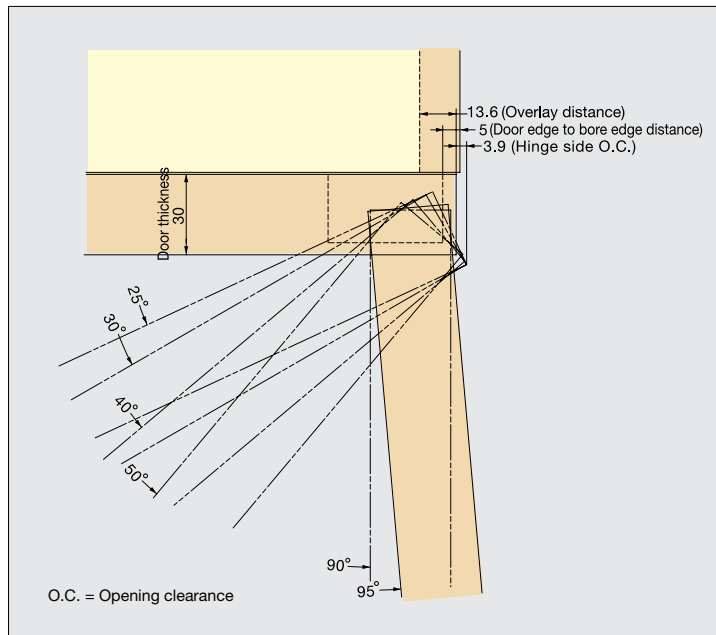

CONCEALED HINGE (CLIP-ON)

H95TM

- 95° opening concealed hinge.
- Clip-on feature allows easy door installation/removal.
- Door opens without interfering side cabinets.
- Ideal when 2 doors are close together.
- Hinge body and mounting plate sold separately.

| Item No. | Weight (g) | Carton (pcs) | Item No. | Part Name | Material | Finish |
|----------|------------|--------------|----------|----------------|----------|--------|
| H95TMH | 138 | 100 | H95TMH | Body | Steel | Nickel |
| H95TMZ | 81 | | H95TMZ | Mounting Plate | | |