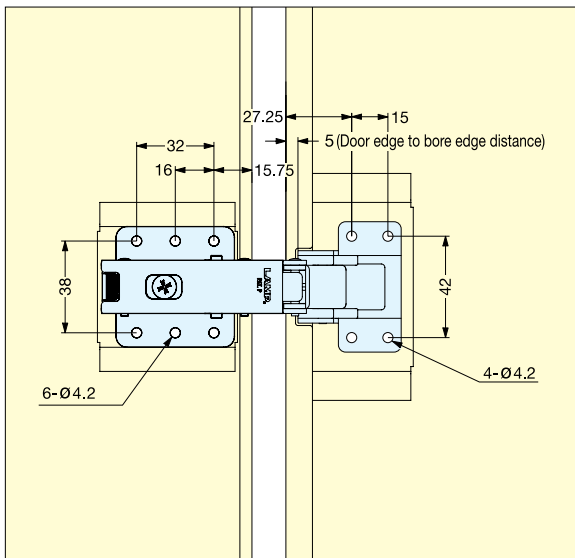

CONCEALED HINGE (CLIP-ON)

H95TM

- 95° opening concealed hinge.
- Clip-on feature allows easy door installation/removal.
- Door opens without interfering side cabinets.
- Ideal when 2 doors are close together.
- Hinge body and mounting plate sold separately.

| Item No. | Weight (g) | Carton (pcs) | Item No. | Part Name | Material | Finish |
|----------|------------|--------------|----------|----------------|----------|--------|
| H95TMH | 138 | 100 | H95TMH | Body | Steel | Nickel |
| H95TMZ | 81 | | H95TMZ | Mounting Plate | | |