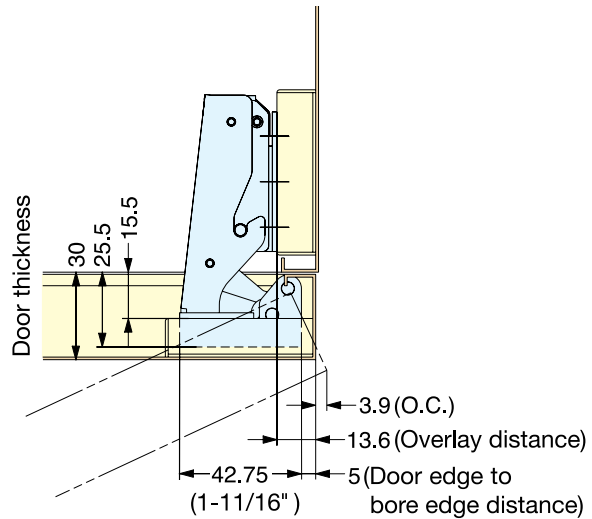

CONCEALED HINGE (CLIP-ON)

H95TM

- 95° opening concealed hinge.
- Clip-on feature allows easy door installation/removal.
- Door opens without interfering side cabinets.
- Ideal when 2 doors are close together.
- Hinge body and mounting plate sold separately.

| Item No. | Weight (g) | Carton (pcs) | Item No. | Part Name | Material | Finish |
|----------|------------|--------------|----------|----------------|----------|--------|
| H95TMH | 138 | 100 | H95TMH | Body | Steel | Nickel |
| H95TMZ | 81 | | H95TMZ | Mounting Plate | | |