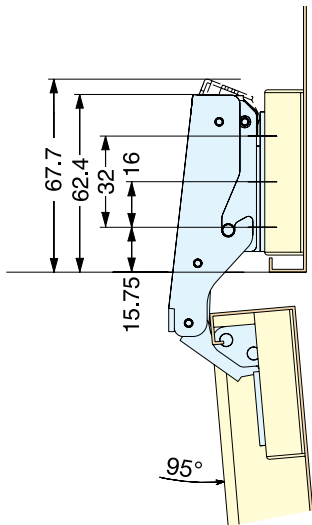

CONCEALED HINGE (CLIP-ON)

H95TM

- 95° opening concealed hinge.
- Clip-on feature allows easy door installation/removal.
- Door opens without interfering side cabinets.
- Ideal when 2 doors are close together.
- Hinge body and mounting plate sold separately.

| Item No. | Weight (g) | Carton (pcs) | Item No. | Part Name | Material | Finish |
|----------|------------|--------------|----------|----------------|----------|--------|
| H95TMH | 138 | 100 | H95TMH | Body | Steel | Nickel |
| H95TMZ | 81 | | H95TMZ | Mounting Plate | | |