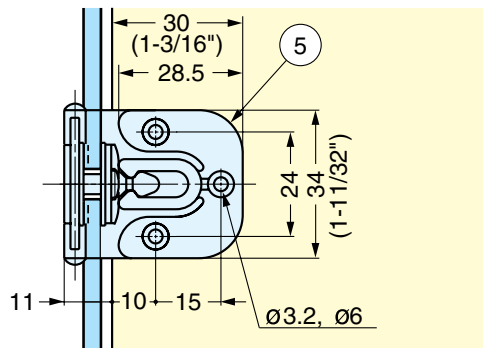

HALF OVERLAY GLASS DOOR HINGE (W/CATCH)

GHC-34-8CR-K

- Half overlay.
- Hinge for glass/acrylic doors.
- Door thickness: 4-6 mm.
- Door size: Max. W450 x H700 (W17-3/4" x H27-9/16")
- Door weight: Max. 4 kg/pair (8.8 lbs/pain)
- Rounded plate GHC-34/8/CR is available.

Cut Out Dimension

Glass Thickness (mm)	A (mm)	Overlay (mm)
4 (5/32")	19	7
5 (3/16")	18	6
6 (15/64")	17	5

No.	Part Name	Material	Finish/Color
①	Body	Steel	Chrome
②	Plate	Zinc Alloy	Chrome
③	Washer	PVC	Clear
④	Screw	Steel	Nickel
⑤	Stopper	Polyacetal (POM)	Black

Item No.	Weight (g)	Box (pcs)	Carton (pcs)
GHC-34-8CR-K	43	40	600