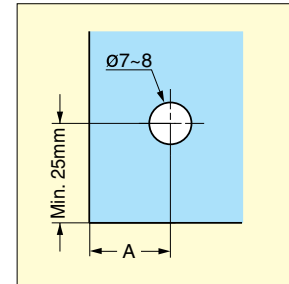

HALF OVERLAY GLASS DOOR HINGE (W/CATCH)

GHC-34-8CR-K

- Half overlay.
- Hinge for glass/acrylic doors.
- Door thickness: 4-6 mm.
- Door size: Max. W450 x H700 (W17-3/4" x H27-9/16")
- Door weight: Max. 4 kg/pair (8.8 lbs/pain)
- Rounded plate GHC-34/8/CR is available.

Cut Out Dimension

Glass Thickness (mm)	A (mm)	Overlay (mm)
4 (5/32")	19	7
5 (3/16")	18	6
6 (15/64")	17	5

No.	Part Name	Material	Finish/Color
①	Body	Steel	Chrome
②	Plate	Zinc Alloy	Chrome
③	Washer	PVC	Clear
④	Screw	Steel	Nickel
⑤	Stopper	Polyacetal (POM)	Black