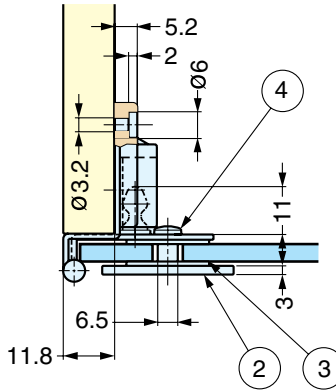

HALF OVERLAY GLASS DOOR HINGE (W/CATCH)

GHC-34-8CR-K

- Half overlay.
- Hinge for glass/acrylic doors.
- Door thickness: 4-6 mm.
- Door size: Max. W450 x H700 (W17-3/4" x H27-9/16")
- Door weight: Max. 4 kg/pair (8.8 lbs/pain)
- Rounded plate GHC-34/8/CR is available.

Cut Out Dimension

Glass Thickness (mm)	A (mm)	Overlay (mm)
4 (5/32")	19	7
5 (3/16")	18	6
6 (15/64")	17	5

No.	Part Name	Material	Finish/Color
①	Body	Steel	Chrome
②	Plate	Zinc Alloy	Chrome
③	Washer	PVC	Clear
④	Screw	Steel	Nickel
⑤	Stopper	Polyacetal (POM)	Black

Item No.	Weight (g)	Box (pcs)	Carton (pcs)
GHC-34-8CR-K	43	40	600