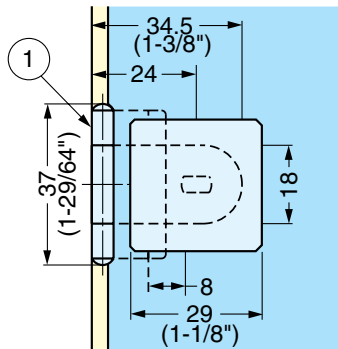

HALF OVERLAY GLASS DOOR HINGE (W/CATCH)

GHC-34-8CR-K

- Half overlay.
- Hinge for glass/acrylic doors.
- Door thickness: 4-6 mm.
- Door size: Max. W450 x H700 (W17-3/4" x H27-9/16")
- Door weight: Max. 4 kg/pair (8.8 lbs/pain)
- Rounded plate GHC-34/8/CR is available.

Cut Out Dimension

Glass Thickness (mm)	A (mm)	Overlay (mm)
4 (5/32")	19	7
5 (3/16")	18	6
6 (15/64")	17	5

No.	Part Name	Material	Finish/Color
①	Body	Steel	Chrome
②	Plate	Zinc Alloy	Chrome
③	Washer	PVC	Clear
④	Screw	Steel	Nickel
⑤	Stopper	Polyacetal (POM)	Black

Item No.	Weight (g)	Box (pcs)	Carton (pcs)
GHC-34-8CR-K	43	40	600