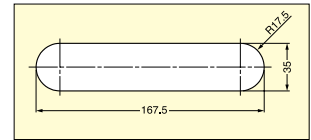

VENTILATOR W/CABLE GROMMET

APD-KH

ENCLOSURE COMPONENTS

VENTILATOR WITH CABLE GROMMET

• ABS ventilator.

APD-KH260 Cut Out Dimensions

APD-KH170 Cut Out Dimensions

APD-KH66 Cut Out Dimensions

| Item No. | Material | Finish | Weight (g) | Box (pcs) | Carton (pcs) |
|--------------|----------|--------|------------|-----------|--------------|
| APD-KH66-CR | ABS | Chrome | 3.7 | 100 | 500 |
| APD-KH66-IV | | Ivory | | | |
| APD-KH66-BL | | Black | | | |
| APD-KH66-BR | | Brown | 3.0 | | |
| APD-KH66-WT | | White | | | |
| APD-KH170-CR | | Chrome | | | |
| APD-KH170-IV | | Ivory | 24.0 | 40 | 320 |
| APD-KH170-BL | | Black | | | |
| APD-KH170-BR | | Brown | | | |
| APD-KH170-WT | | White | 20.0 | | |
| APD-KH260-IV | | Ivory | | | |
| APD-KH260-BL | | Black | | | |
| APD-KH260-BR | | Brown | | | |