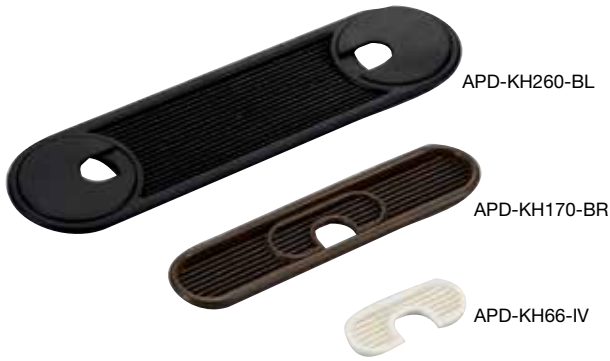

VENTILATOR W/CABLE GROMMET

APD-KH

ENCLOSURE COMPONENTS

VENTILATOR WITH CABLE GROMMET

• ABS ventilator.

APD-KH260 Cut Out Dimensions

APD-KH170 Cut Out Dimensions

APD-KH66 Cut Out Dimensions

| Item No. | Material | Finish | Weight (g) | Box (pcs) | Carton (pcs) |
|--------------|----------|--------|------------|-----------|--------------|
| APD-KH66-CR | ABS | Chrome | 3.7 | 100 | 500 |
| APD-KH66-IV | | Ivory | | | |
| APD-KH66-BL | | Black | | | |
| APD-KH66-BR | | Brown | 3.0 | | |
| APD-KH66-WT | | White | | | |
| APD-KH170-CR | | Chrome | | | |
| APD-KH170-IV | | Ivory | 24.0 | 40 | 320 |
| APD-KH170-BL | | Black | | | |
| APD-KH170-BR | | Brown | | | |
| APD-KH170-WT | | White | 20.0 | | |
| APD-KH260-IV | | Ivory | | | |
| APD-KH260-BL | | Black | | | |
| APD-KH260-BR | | Brown | | | |