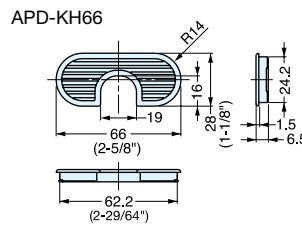

VENTILATOR W/CABLE GROMMET

APD-KH

ENCLOSURE COMPONENTS

VENTILATOR WITH CABLE GROMMET

• ABS ventilator.

APD-KH260 Cut Out Dimensions

APD-KH170 Cut Out Dimensions

APD-KH66 Cut Out Dimensions

| Item No. | Material | Finish | Weight (g) | Box (pcs) | Carton (pcs) |
|--------------|----------|--------|------------|-----------|--------------|
| APD-KH66-CR | ABS | Chrome | 3.7 | 100 | 500 |
| APD-KH66-IV | | Ivory | | | |
| APD-KH66-BL | | Black | | | |
| APD-KH66-BR | | Brown | 3.0 | | |
| APD-KH66-WT | | White | | | |
| APD-KH170-CR | | Chrome | | | |
| APD-KH170-IV | | Ivory | 24.0 | 40 | 320 |
| APD-KH170-BL | | Black | | | |
| APD-KH170-BR | | Brown | | | |
| APD-KH170-WT | | White | 20.0 | | |
| APD-KH260-IV | | Ivory | | | |
| APD-KH260-BL | | Black | | | |
| APD-KH260-BR | | Brown | | | |