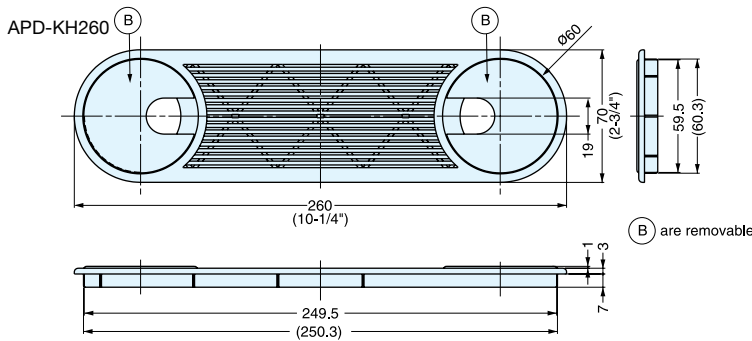

VENTILATOR W/CABLE GROMMET

APD-KH

ENCLOSURE COMPONENTS

VENTILATOR WITH CABLE GROMMET

• ABS ventilator.

APD-KH260 Cut Out Dimensions

APD-KH170 Cut Out Dimensions

APD-KH66 Cut Out Dimensions

| Item No. | Material | Finish | Weight (g) | Box (pcs) | Carton (pcs) |
|--------------|----------|--------|------------|-----------|--------------|
| APD-KH66-CR | ABS | Chrome | 3.7 | 100 | 500 |
| APD-KH66-IV | | Ivory | | | |
| APD-KH66-BL | | Black | | | |
| APD-KH66-BR | | Brown | 3.0 | | |
| APD-KH66-WT | | White | | | |
| APD-KH170-CR | | Chrome | | | |
| APD-KH170-IV | | Ivory | 24.0 | 40 | 320 |
| APD-KH170-BL | | Black | | | |
| APD-KH170-BR | | Brown | | | |
| APD-KH170-WT | | White | 20.0 | | |
| APD-KH260-IV | | Ivory | | | |
| APD-KH260-BL | | Black | | | |
| APD-KH260-BR | | Brown | | | |