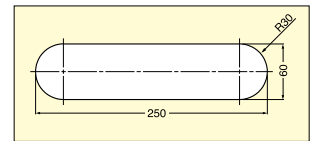

VENTILATOR W/CABLE GROMMET

APD-KH

ENCLOSURE COMPONENTS

VENTILATOR WITH CABLE GROMMET

• ABS ventilator.

APD-KH260 Cut Out Dimensions

APD-KH170 Cut Out Dimensions

APD-KH66 Cut Out Dimensions

| Item No. | Material | Finish | Weight (g) | Box (pcs) | Carton (pcs) |
|--------------|----------|--------|------------|-----------|--------------|
| APD-KH66-CR | ABS | Chrome | 3.7 | 100 | 500 |
| APD-KH66-IV | | Ivory | | | |
| APD-KH66-BL | | Black | | | |
| APD-KH66-BR | | Brown | 3.0 | | |
| APD-KH66-WT | | White | | | |
| APD-KH170-CR | | Chrome | | | |
| APD-KH170-IV | | Ivory | 24.0 | 40 | 320 |
| APD-KH170-BL | | Black | | | |
| APD-KH170-BR | | Brown | | | |
| APD-KH170-WT | | White | 20.0 | | |
| APD-KH260-IV | | Ivory | | | |
| APD-KH260-BL | | Black | | | |
| APD-KH260-BR | | Brown | | | |