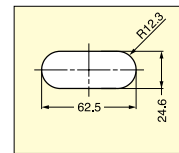

VENTILATOR W/CABLE GROMMET

APD-KH

ENCLOSURE COMPONENTS

VENTILATOR WITH CABLE GROMMET

• ABS ventilator.

APD-KH260 Cut Out Dimensions

APD-KH170 Cut Out Dimensions

APD-KH66 Cut Out Dimensions

| Item No. | Material | Finish | Weight (g) | Box (pcs) | Carton (pcs) |
|--------------|----------|--------|------------|-----------|--------------|
| APD-KH66-CR | ABS | Chrome | 3.7 | 100 | 500 |
| APD-KH66-IV | | Ivory | | | |
| APD-KH66-BL | | Black | | | |
| APD-KH66-BR | | Brown | 3.0 | | |
| APD-KH66-WT | | White | | | |
| APD-KH170-CR | | Chrome | | | |
| APD-KH170-IV | | Ivory | 24.0 | 40 | 320 |
| APD-KH170-BL | | Black | | | |
| APD-KH170-BR | | Brown | | | |
| APD-KH170-WT | | White | 20.0 | | |
| APD-KH260-IV | | Ivory | | | |
| APD-KH260-BL | | Black | | | |
| APD-KH260-BR | | Brown | | | |