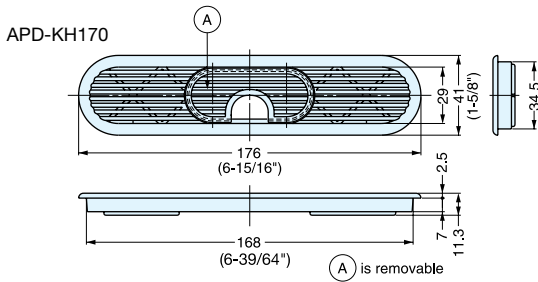

VENTILATOR W/CABLE GROMMET

APD-KH

ENCLOSURE COMPONENTS

VENTILATOR WITH CABLE GROMMET

• ABS ventilator.

APD-KH260 Cut Out Dimensions

APD-KH170 Cut Out Dimensions

APD-KH66 Cut Out Dimensions

| Item No. | Material | Finish | Weight (g) | Box (pcs) | Carton (pcs) |
|--------------|----------|--------|------------|-----------|--------------|
| APD-KH66-CR | ABS | Chrome | 3.7 | 100 | 500 |
| APD-KH66-IV | | Ivory | | | |
| APD-KH66-BL | | Black | | | |
| APD-KH66-BR | | Brown | 3.0 | | |
| APD-KH66-WT | | White | | | |
| APD-KH170-CR | | Chrome | | | |
| APD-KH170-IV | | Ivory | 24.0 | 40 | 320 |
| APD-KH170-BL | | Black | | | |
| APD-KH170-BR | | Brown | | | |
| APD-KH170-WT | | White | 20.0 | | |
| APD-KH260-IV | | Ivory | | | |
| APD-KH260-BL | | Black | | | |
| APD-KH260-BR | | Brown | | | |