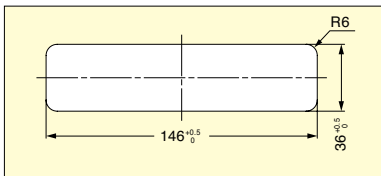

APK-KHA 226P

Bezel

Cut Out Dimensions

Cut Out Dimensions

Item No.	Material	Finish	Weight (g)	Box (pcs)	Carton (pcs)
APK-KHA152P-WT	ABS	White	39	20	200
APK-KHA152P-BL		Black			
APK-KHA152P-BR		Brown			
APK-KHW226P-WT		White	46		
APK-KHW226P-BL		Black			
APK-KHW226P-BR		Brown			
APK-KHA226P-WT		White			
APK-KHA226P-BL		Black			
APK-KHA226P-BR		Brown			