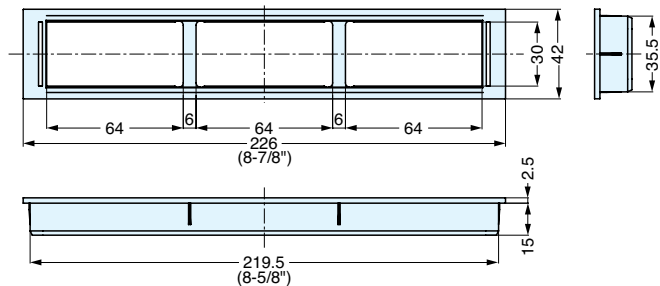

APK-KHA 226P

Bezel

Cut Out Dimensions

Cut Out Dimensions

Item No.	Material	Finish	Weight (g)	Box (pcs)	Carton (pcs)
APK-KHA152P-WT	ABS	White	39	20	200
APK-KHA152P-BL		Black			
APK-KHA152P-BR		Brown			
APK-KHW226P-WT		White	46		
APK-KHW226P-BL		Black			
APK-KHW226P-BR		Brown			
APK-KHA226P-WT		White			
APK-KHA226P-BL		Black			
APK-KHA226P-BR		Brown			