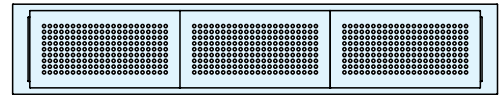

VENTILATOR

APK-KH

- ABS ventilator.
- Interchangeable vent covers.

ENCLOSURE COMPONENTS

VENTILATOR

Vent Covers

APK-KHA 152P

APK-KHW 226P

APK-KHA 226P

Bezel

Cut Out Dimensions

Cut Out Dimensions

Item No.	Material	Finish	Weight (g)	Box (pcs)	Carton (pcs)
APK-KHA152P-WT	ABS	White	39	20	200
APK-KHA152P-BL		Black			
APK-KHA152P-BR		Brown			
APK-KHW226P-WT		White	46		
APK-KHW226P-BL		Black			
APK-KHW226P-BR		Brown			
APK-KHA226P-WT		White			
APK-KHA226P-BL		Black			
APK-KHA226P-BR		Brown			