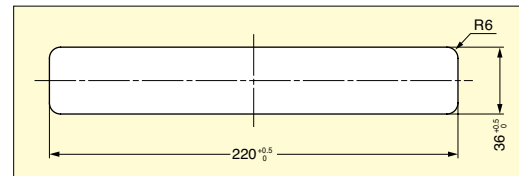

APK-KHA 226P

Bezel

Cut Out Dimensions

Cut Out Dimensions

Item No.	Material	Finish	Weight (g)	Box (pcs)	Carton (pcs)
APK-KHA152P-WT	ABS	White	39	20	200
APK-KHA152P-BL		Black			
APK-KHA152P-BR		Brown			
APK-KHW226P-WT		White	46		
APK-KHW226P-BL		Black			
APK-KHW226P-BR		Brown			
APK-KHA226P-WT		White			
APK-KHA226P-BL		Black			
APK-KHA226P-BR		Brown			