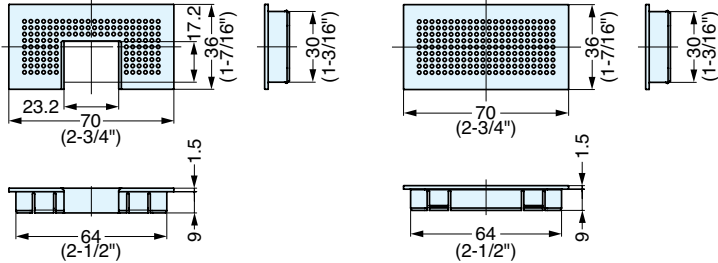

Bezel

ENCLOSURE COMPONENTS

VENTILATOR

Vent Covers