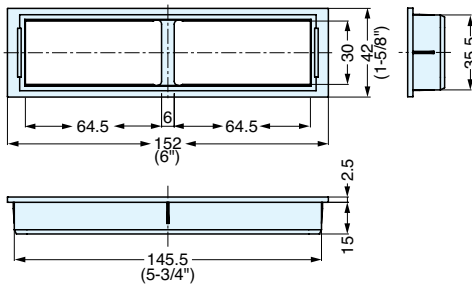

APK-KHA 226P

Bezel

Cut Out Dimensions

Cut Out Dimensions

Item No.	Material	Finish	Weight (g)	Box (pcs)	Carton (pcs)
APK-KHA152P-WT	ABS	White	39	20	200
APK-KHA152P-BL		Black			
APK-KHA152P-BR		Brown			
APK-KHW226P-WT		White	46		
APK-KHW226P-BL		Black			
APK-KHW226P-BR		Brown			
APK-KHA226P-WT		White			
APK-KHA226P-BL		Black			
APK-KHA226P-BR		Brown			