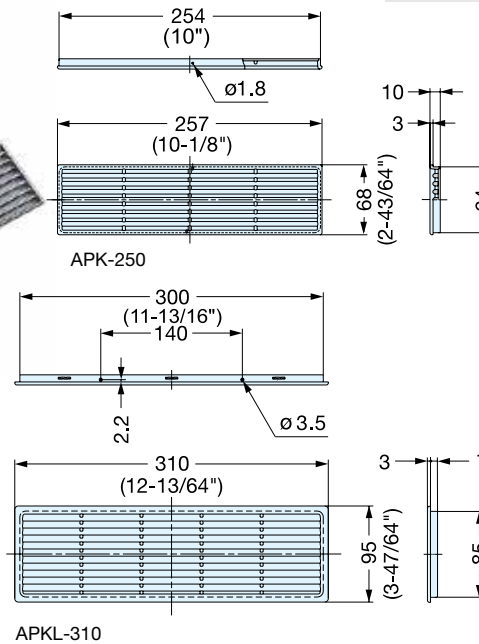

## APK, APKL

• ABS ventilator.

Please specify the finish when ordering.

Item No.	Weight (g)	Box (pcs)	Carton (pcs)
APK-250	57	20	160
APKL-310	100	10	80

Material	Finish
ABS	Black (BLK)/Brown (BRN)/Ivory (IVY)/Chrome (CR)-APK-250 type only