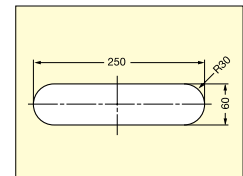

• ABS ventilator.