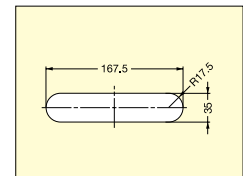

• ABS ventilator.