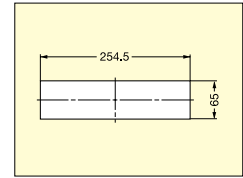

## APK, APKL

• ABS ventilator.

Please specify the finish when ordering.

Item No.	Weight (g)	Box (pcs)	Carton (pcs)
APK-250	57	20	160
APKL-310	100	10	80

Material	Finish
ABS	Black (BLK)/Brown (BRN)/Ivory (IVY)/Chrome (CR)-APK-250 type only