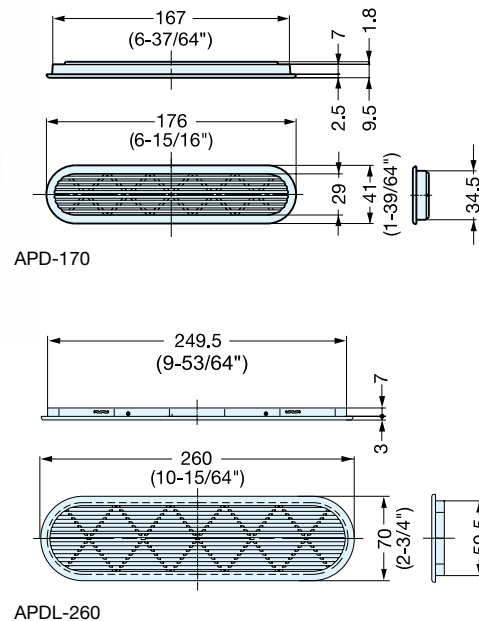

• ABS ventilator.