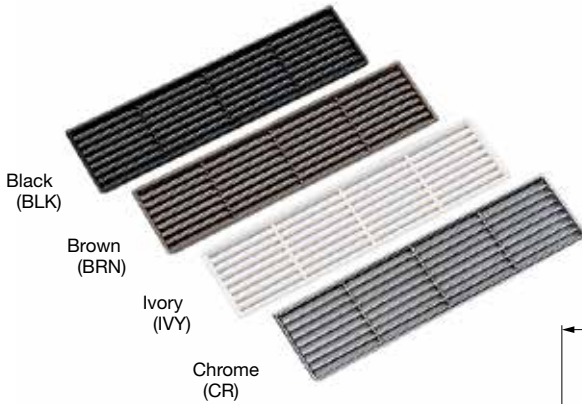

## APK, APKL

• ABS ventilator.

Please specify the finish when ordering.

Item No.	Weight (g)	Box (pcs)	Carton (pcs)
APK-250	57	20	160
APKL-310	100	10	80

Material	Finish
ABS	Black (BLK)/Brown (BRN)/Ivory (IVY)/Chrome (CR)-APK-250 type only

## APD, APDL

• ABS ventilator.

Please specify the finish when ordering.

Item No.	Weight (g)	Box (pcs)	Carton (pcs)
APD-170	22	40	320
APDL-260	60	10	80

Material	Finish
ABS	Black (BLK)/Brown (BRN)/Ivory (IVY)/Chrome (CR)-APD-170 type only