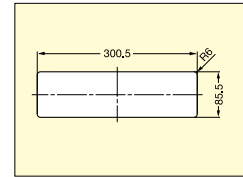

## APK, APKL

• ABS ventilator.

Please specify the finish when ordering.

Item No.	Weight (g)	Box (pcs)	Carton (pcs)
APK-250	57	20	160
APKL-310	100	10	80

Material	Finish
ABS	Black (BLK)/Brown (BRN)/Ivory (IVY)/Chrome (CR)-APK-250 type only