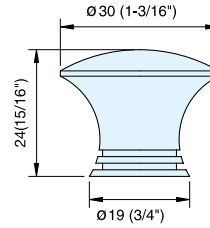

**KNOB**

**EY-127**

Item No.	Weight (g)	Box (pcs)	Carton (pcs)	Material	Finish
EY-127/30	53	25	250	304 Stainless Steel	Satin

**KNOB**

**EY-207**

Item No.	Weight (g)	Box (pcs)	Carton (pcs)	Material	Finish
EY-207	11	25	250	304 Stainless Steel	Satin

**KNOB**

**EY-301**

Item No.	D	L	Box (pcs)	Carton (pcs)
EY-301/10	10 ( 3/8" )	24 ( 15/16" )	25	250
EY-301/15	15 ( 9/16" )	26 ( 1-1/32" )		
EY-301/20	20 ( 3/4" )	28 ( 1-1/8" )		
EY-301/25	25 ( 1" )	30 ( 1-3/16" )		
EY-301/30	30 ( 1-3/16" )	28 ( 1-5/16" )		