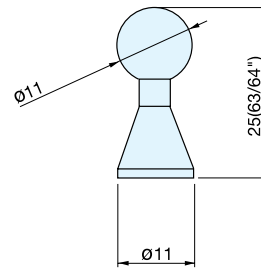

**KNOB**

**EY-127**

Item No.	Weight (g)	Box (pcs)	Carton (pcs)	Material	Finish
EY-127/30	53	25	250	304 Stainless Steel	Satin

**KNOB**

**EY-207**

Item No.	Weight (g)	Box (pcs)	Carton (pcs)	Material	Finish
EY-207	11	25	250	304 Stainless Steel	Satin

**KNOB**

**EY-301**

Item No.	D	L	Box (pcs)	Carton (pcs)
EY-301/10	10 ( 3/8" )	24 ( 15/16" )	25	250
EY-301/15	15 ( 9/16" )	26 ( 1-1/32" )		
EY-301/20	20 ( 3/4" )	28 ( 1-1/8" )		
EY-301/25	25 ( 1" )	30 ( 1-3/16" )		
EY-301/30	30 ( 1-3/16" )	28 ( 1-5/16" )		