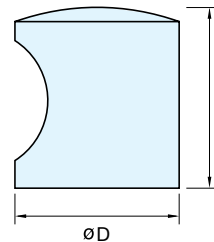

**KNOB**

**EY-127**

Item No.	Weight (g)	Box (pcs)	Carton (pcs)	Material	Finish
EY-127/30	53	25	250	304 Stainless Steel	Satin

**KNOB**

**EY-207**

Item No.	Weight (g)	Box (pcs)	Carton (pcs)	Material	Finish
EY-207	11	25	250	304 Stainless Steel	Satin

**KNOB**

**EY-301**

Item No.	D	L	Box (pcs)	Carton (pcs)
EY-301/10	10 ( 3/8" )	24 ( 15/16" )	25	250
EY-301/15	15 ( 9/16" )	26 ( 1-1/32" )		
EY-301/20	20 ( 3/4" )	28 ( 1-1/8" )		
EY-301/25	25 ( 1" )	30 ( 1-3/16" )		
EY-301/30	30 ( 1-3/16" )	28 ( 1-5/16" )		