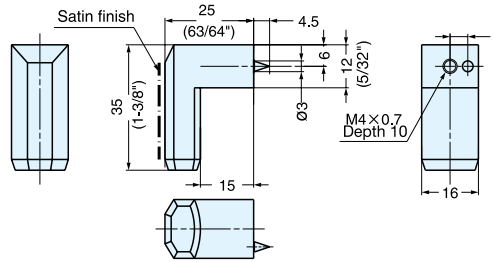

KNOB

CU-L-35

Item No.	Weight (g)	Box (pcs)	Carton (pcs)	Material	Finish
CU-L-35	60	10	100	303 Stainless Steel	Mirror and Satin Combination

KNOB

RS-38

• Light weight design.

Item No.	Weight (g)	Box (pcs)	Carton (pcs)	Material	Finish
RS-38/S	20	20	200	304 Stainless Steel	Satin

KNOB

RSS

• Light weight design.

Satin

Mirror

Material	Finish
304 Stainless Steel	Mirror (M)/Satin (S)

Item No.	A	B	D	Weight (g)	Box (pcs)	Carton (pcs)	Screw	
RSS-25/M*	RSS-25/S*	22 (55/64")	25 (63/64")	18	20	200	M4 x 30	
RSS-30/M*	RSS-30/S*	23 (29/32")	30 (1-3/16")	20				11.0
RSS-38/M	RSS-38/S	27 (1-1/16")	38 (1-1/2")	25			16.0	M5 x 30
RSS-50/M	RSS-50/S	34 (1-11/32")	50 (1-31/32")	35			30.0	