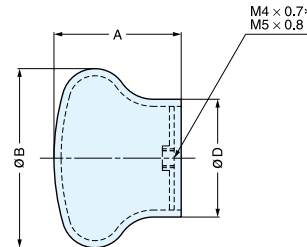

KNOB

CU-L-35

Item No.	Weight (g)	Box (pcs)	Carton (pcs)	Material	Finish
CU-L-35	60	10	100	303 Stainless Steel	Mirror and Satin Combination

KNOB

RS-38

• Light weight design.

Item No.	Weight (g)	Box (pcs)	Carton (pcs)	Material	Finish
RS-38/S	20	20	200	304 Stainless Steel	Satin

KNOB

RSS

• Light weight design.

Satin

Mirror

Material	Finish
304 Stainless Steel	Mirror (M)/Satin (S)

Item No.	A	B	D	Weight (g)	Box (pcs)	Carton (pcs)	Screw	
RSS-25/M*	RSS-25/S*	22 (55/64")	25 (63/64")	18	20	200	M4 x 30	
RSS-30/M*	RSS-30/S*	23 (29/32")	30 (1-3/16")	20				11.0
RSS-38/M	RSS-38/S	27 (1-1/16")	38 (1-1/2")	25			16.0	M5 x 30
RSS-50/M	RSS-50/S	34 (1-11/32")	50 (1-31/32")	35			30.0	