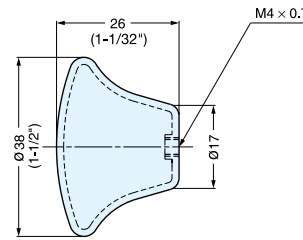

KNOB

CU-L-35

Item No.	Weight (g)	Box (pcs)	Carton (pcs)	Material	Finish
CU-L-35	60	10	100	303 Stainless Steel	Mirror and Satin Combination

KNOB

RS-38

• Light weight design.

Item No.	Weight (g)	Box (pcs)	Carton (pcs)	Material	Finish
RS-38/S	20	20	200	304 Stainless Steel	Satin

KNOB

RSS

• Light weight design.

Satin

Mirror

Material	Finish
304 Stainless Steel	Mirror (M)/Satin (S)

Item No.	A	B	D	Weight (g)	Box (pcs)	Carton (pcs)	Screw	
RSS-25/M*	RSS-25/S*	22 (55/64")	25 (63/64")	18	20	200	M4 x 30	
RSS-30/M*	RSS-30/S*	23 (29/32")	30 (1-3/16")	20				11.0
RSS-38/M	RSS-38/S	27 (1-1/16")	38 (1-1/2")	25			16.0	M5 x 30
RSS-50/M	RSS-50/S	34 (1-11/32")	50 (1-31/32")	35			30.0	