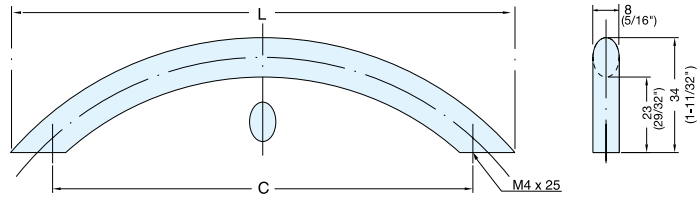

HANDLE

30 SERIES

Item No.	L	C	Weight (g)	Box (pcs)	Carton (pcs)
3096	118 (4-41/64")	96 ( 3-25/32")	72	25	250
3097	151 (5-15/16")	128 ( 5-1/32")	90		
3098	189 ( 7-7/16")	160 ( 6-19/64")	108		
3099	224 (8-13/16")	192 ( 7-9/16")	128		

Material	Finish
304 Stainless Steel	Satin

HANDLE

50 SERIES

**\*\*DISCONTINUED**

Item No.	L	C	Weight (g)	Box (pcs)	Carton (pcs)
5010	118 (4-41/64")	96 ( 3-25/32")	69	25	250
5011	151 (5-15/16")	128 ( 5-1/32")	86		
5012	189 ( 7-7/16")	160 ( 6-19/64")	103		
5013	224 (8-13/16")	192 ( 7-9/16")	122		