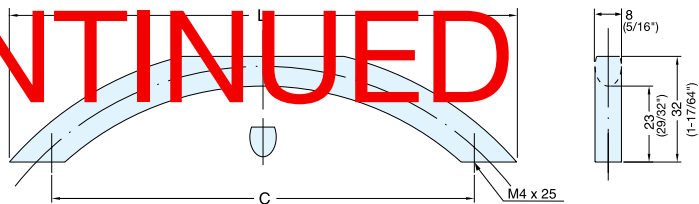

Material	Finish
304 Stainless Steel	Satin

HANDLE

50 SERIES

**\*\*DISCONTINUED**

Item No.	L	C	Weight (g)	Box (pcs)	Carton (pcs)
5010	118 (4-41/64")	96 ( 3-25/32")	69	25	250
5011	151 (5-15/16")	128 ( 5-1/32")	86		
5012	189 ( 7-7/16")	160 ( 6-19/64")	103		
5013	224 (8-13/16")	192 ( 7-9/16")	122		