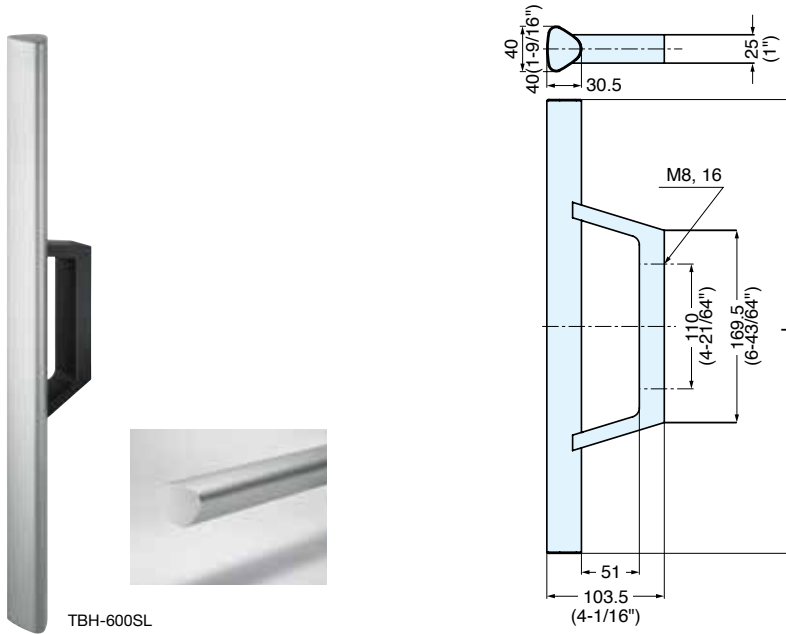

LARGE HANDLE (STRAIGHT DESIGN)

TBH

TBH-600SL

Item No.	Finish(Bar Handle)	L	Weight (g)
TBH-400SL	Silver	400 (15-3/4")	1300
TBH-400BL	Black		
TBH-600SL	Silver	600 (23-5/8")	1770
TBH-600BL	Black		

Part Name	Material	Finish
Bar Handle	Aluminum Alloy	Silver/Black
Bracket	Zinc Alloy	Black

LARGE HANDLE (OFF-SET DESIGN)

SBH

Item No.	Finish	L ₁	P	Weight (g)
SBH-400SL	Silver	400 (15-3/4")	310 (12-13/64")	893
SBH-400BL	Black			
SBH-600SL	Silver	600 (23-5/8")	510 (20-5/64")	1270
SBH-600BL	Black			
SBH-800SL	Silver	800 (31-1/2")	710 (27-61/64")	1647
SBH-800BL	Black			