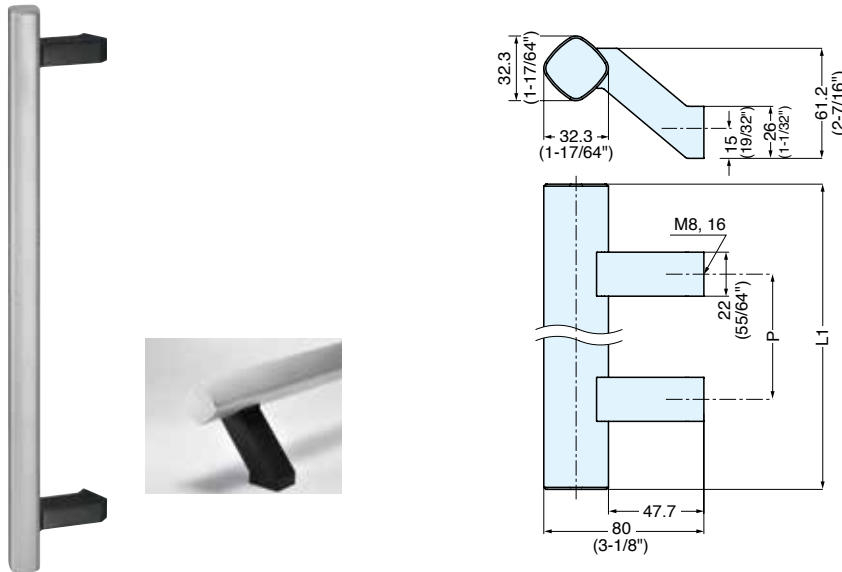

LARGE HANDLE (STRAIGHT DESIGN)

TBH

TBH-600SL

Item No.	Finish(Bar Handle)	L	Weight (g)
TBH-400SL	Silver	400 (15-3/4")	1300
TBH-400BL	Black		
TBH-600SL	Silver	600 (23-5/8")	1770
TBH-600BL	Black		

Part Name	Material	Finish
Bar Handle	Aluminum Alloy	Silver/Black
Bracket	Zinc Alloy	Black

LARGE HANDLE (OFF-SET DESIGN)

SBH

Item No.	Finish	L ₁	P	Weight (g)
SBH-400SL	Silver	400 (15-3/4")	310 (12-13/64")	893
SBH-400BL	Black			
SBH-600SL	Silver	600 (23-5/8")	510 (20-5/64")	1270
SBH-600BL	Black			
SBH-800SL	Silver	800 (31-1/2")	710 (27-61/64")	1647
SBH-800BL	Black			

Part Name	Material	Finish/Color
Bar Handle	Aluminum Alloy	Silver/Black
Bracket	Zinc Alloy	Black