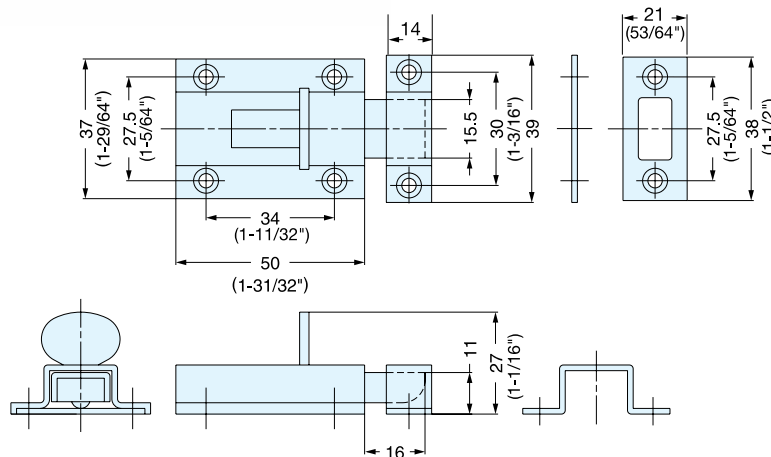

# SBL

- Knurled knob provides easy grip.
- 2 counterplates included for different mountings.

| Material | Finish       |
|----------|--------------|
| Brass    | Satin Nickel |

| Item No. | L             | B            | H             | C <sub>1</sub> | C <sub>2</sub> | P <sub>1</sub>  | P <sub>2</sub> | P <sub>3</sub> | P <sub>4</sub> | Weight (g) | Box (pcs) | Carton (pcs) |
|----------|---------------|--------------|---------------|----------------|----------------|-----------------|----------------|----------------|----------------|------------|-----------|--------------|
| SBL-35   | 36 (1-27/64") | 29 (1-9/64") | 18.0 (45/64") | 11.0           | 16             | 26.5 (1-3/64")  | 19 (3/4")      | 20.0 (51/64")  | 21.0 (53/64")  | 60         | 20        | 200          |
| SBL-45   | 45 (1-25/32") | 30 (1-3/16") | 18.5 (23/32") | 12.5           | 17             | 33.0 (1-19/64") | 20 (51/64")    | 22.5 (57/64")  | 21.5 (27/32")  | 80         | 10        |              |

# KR-50

- Tab style knob provides an easy grip.
- 2 counterplates included for different mountings.

| Item No. | Weight (g) | Box (pcs) | Carton (pcs) | Material            | Finish |
|----------|------------|-----------|--------------|---------------------|--------|
| KR-50    | 80         | 20        | 200          | 304 Stainless Steel | Satin  |