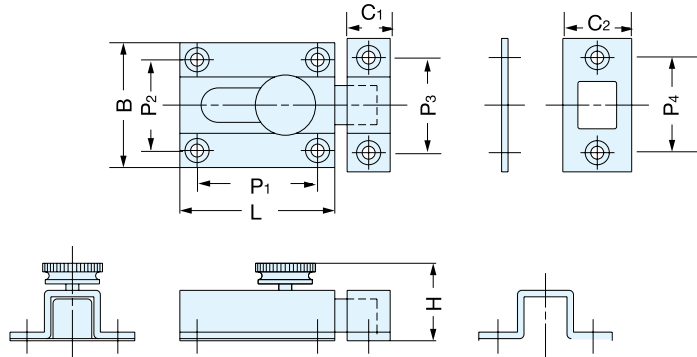

# SBL

- Knurled knob provides easy grip.
- 2 counterplates included for different mountings.

| Material | Finish       |
|----------|--------------|
| Brass    | Satin Nickel |

| Item No. | L             | B            | H             | C <sub>1</sub> | C <sub>2</sub> | P <sub>1</sub>  | P <sub>2</sub> | P <sub>3</sub> | P <sub>4</sub> | Weight (g) | Box (pcs) | Carton (pcs) |
|----------|---------------|--------------|---------------|----------------|----------------|-----------------|----------------|----------------|----------------|------------|-----------|--------------|
| SBL-35   | 36 (1-27/64") | 29 (1-9/64") | 18.0 (45/64") | 11.0           | 16             | 26.5 (1-3/64")  | 19 (3/4")      | 20.0 (51/64")  | 21.0 (53/64")  | 60         | 20        | 200          |
| SBL-45   | 45 (1-25/32") | 30 (1-3/16") | 18.5 (23/32") | 12.5           | 17             | 33.0 (1-19/64") | 20 (51/64")    | 22.5 (57/64")  | 21.5 (27/32")  | 80         | 10        |              |

# KR-50

- Tab style knob provides an easy grip.
- 2 counterplates included for different mountings.

| Item No. | Weight (g) | Box (pcs) | Carton (pcs) | Material            | Finish |
|----------|------------|-----------|--------------|---------------------|--------|
| KR-50    | 80         | 20        | 200          | 304 Stainless Steel | Satin  |