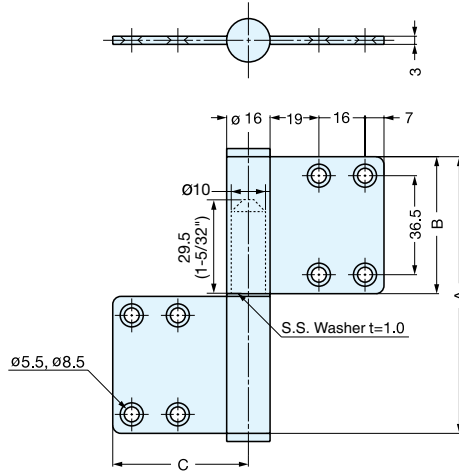

LIFT-OFF HINGE

S-6173-2

- Screw hole is countersunk from both sides.
- Non-Handed: Can be installed on left or right side.
- Door weight: Max. 40 kg/pair (88 lbs/pair)

Material	Finish
304 Stainless Steel	Satin

Item No.	A	B	C	Weight (g)	Box (pcs)	Carton (pcs)
S-6173-2	102 (4-1/64")	50.5 (1-63/64")	50 (1-31/32")	240	12	60

LIFT-OFF HINGE

S-6173-5

- Screw hole is countersunk from both sides.
- Non-Handed: Can be installed on left or right side.
- Door weight: Max. 50 kg/pair (110 lbs/pair)

Material	Finish
304 Stainless Steel	Satin

Item No.	A	B	C	Weight (g)	Box (pcs)	Carton (pcs)
S-6173-5	127 (5")	63 (2-31/64")	45 (1-25/32")	330	8	40