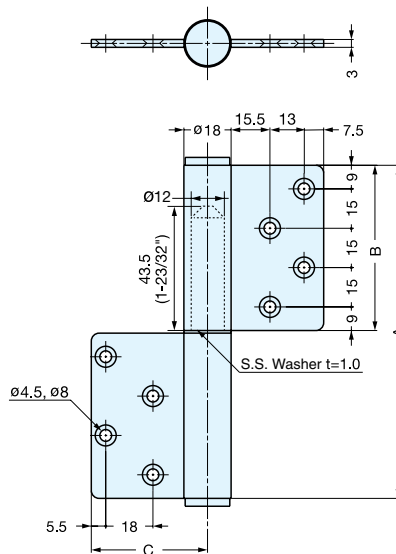

LIFT-OFF HINGE

S-6173-2

- Screw hole is countersunk from both sides.
- Non-Handed: Can be installed on left or right side.
- Door weight: Max. 40 kg/pair (88 lbs/pair)

Material	Finish
304 Stainless Steel	Satin

Item No.	A	B	C	Weight (g)	Box (pcs)	Carton (pcs)
S-6173-2	102 (4-1/64")	50.5 (1-63/64")	50 (1-31/32")	240	12	60

LIFT-OFF HINGE

S-6173-5

- Screw hole is countersunk from both sides.
- Non-Handed: Can be installed on left or right side.
- Door weight: Max. 50 kg/pair (110 lbs/pair)

Material	Finish
304 Stainless Steel	Satin

Item No.	A	B	C	Weight (g)	Box (pcs)	Carton (pcs)
S-6173-5	127 (5")	63 (2-31/64")	45 (1-25/32")	330	8	40