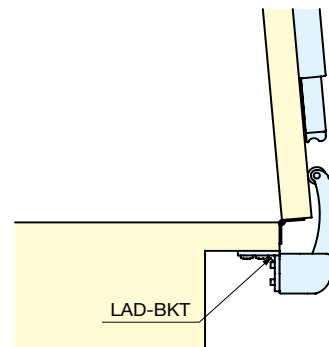

SPACER FOR THICKER PANEL

LAD-DP

• Optional spacer for LAD-ST.

Item No.	t1	Panel Thickness	Box	Carton (pcs)	Material	Color
LAD-DP1	18 (3/4")	25-35mm	50	200	Polyacetal	Grey
LAD-DP2	25 (1")	30-40mm				

UNDER MOUNTING BRACKET

LAD-BKT

• Optional under mounting bracket for LAD-ST.

Item No.	Material	Box	Carton (pcs)	Color
LAD-BKT	Steel	20	100	Nickel