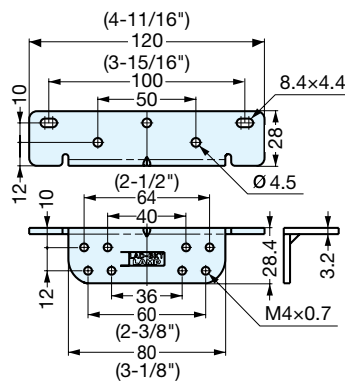

SPACER FOR THICKER PANEL

LAD-DP

• Optional spacer for LAD-ST.

Item No.	t1	Panel Thickness	Box	Carton (pcs)	Material	Color
LAD-DP1	18 (3/4")	25-35mm	50	200	Polyacetal	Grey
LAD-DP2	25 (1")	30-40mm				

UNDER MOUNTING BRACKET

LAD-BKT

• Optional under mounting bracket for LAD-ST.

Item No.	Material	Box	Carton (pcs)	Color
LAD-BKT	Steel	20	100	Nickel