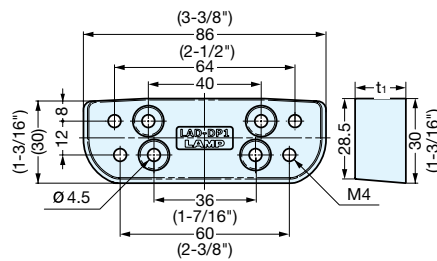

SPACER FOR THICKER PANEL

LAD-DP

• Optional spacer for LAD-ST.

Item No.	t1	Panel Thickness	Box	Carton (pcs)	Material	Color
LAD-DP1	18 (3/4")	25-35mm	50	200	Polyacetal	Grey
LAD-DP2	25 (1")	30-40mm				

UNDER MOUNTING BRACKET

LAD-BKT

• Optional under mounting bracket for LAD-ST.

Item No.	Material	Box	Carton (pcs)	Color
LAD-BKT	Steel	20	100	Nickel