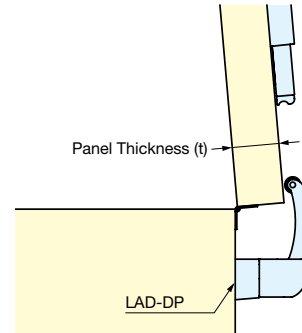

SPACER FOR THICKER PANEL

LAD-DP

• Optional spacer for LAD-ST.

Item No.	t1	Panel Thickness	Box	Carton (pcs)	Material	Color
LAD-DP1	18 (3/4")	25-35mm	50	200	Polyacetal	Grey
LAD-DP2	25 (1")	30-40mm				

UNDER MOUNTING BRACKET

LAD-BKT

• Optional under mounting bracket for LAD-ST.

Item No.	Material	Box	Carton (pcs)	Color
LAD-BKT	Steel	20	100	Nickel