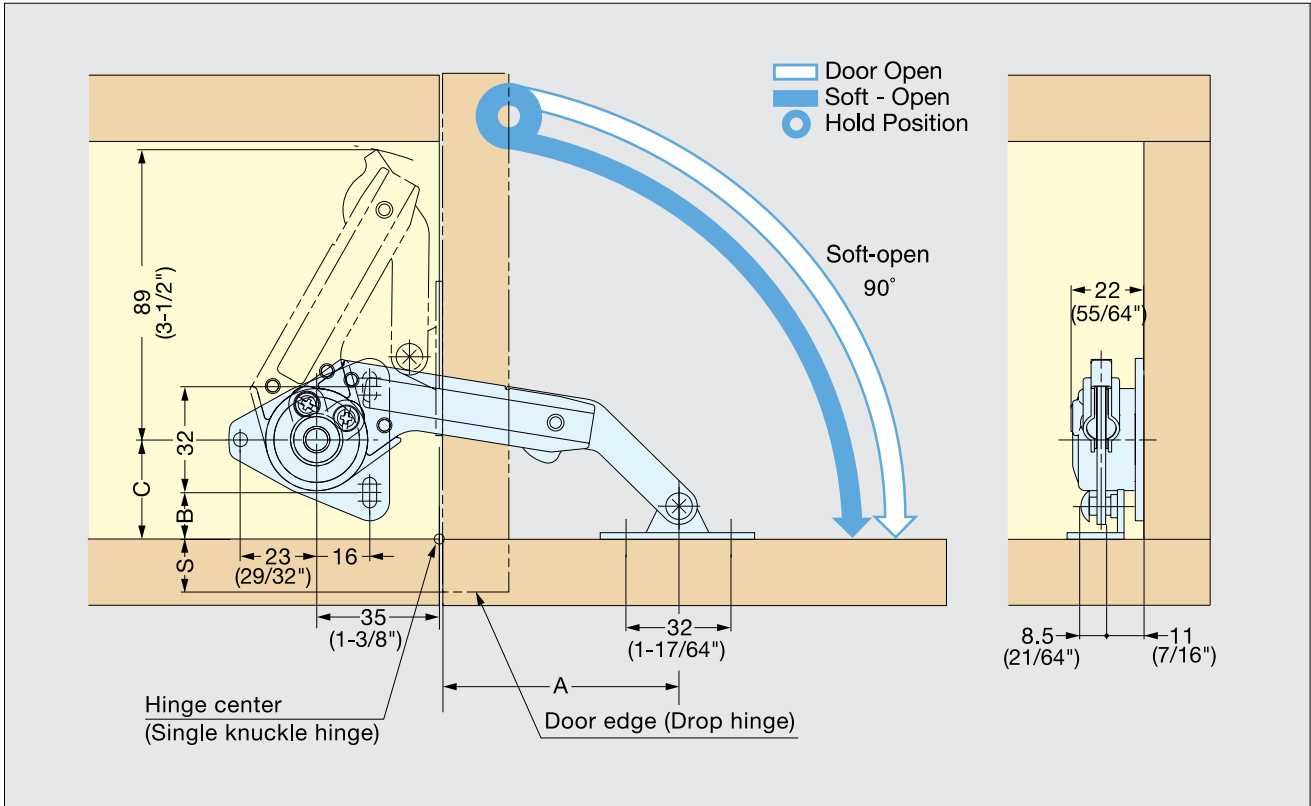

ADJUSTABLE SOFT-DOWN STAY (SHORT-ARM)

NSDX-10(R/L)K/TV

LID SUPPORTS

ADJUSTABLE COMPACT SOFT-DOWN STAYS

- For DOWNWARD-OPENING FLAP DOOR with concealed, piano, butt or drop hinges.
- Short arm type designed for shorter door height applications.
- Handed: Specific left and right hand mounting.
- Torque Calculation:
 - Torque = Door Height x 1/2 x Door Weight
 - Per Piece: 10 ~ 20 kgf·cm (8.7 ~ 17.4 lbs·in)
 - Per Pair: 20 ~ 40 kgf·cm (17.4 ~ 34.7 lbs·in)

Hinge Type	A	B	C
Drop Hinge	58 (2-9/32")+S	14 (35/64")	30 (1-3/16")
Single Knuckle Hinge	71 (2-51/64")	27 (1-1/16")	43 (2-9/16")

Item No.	Material	Finish	Weight (g)	Box (pcs)	Carton (pcs)
NSDX-10RK/TV	Zinc Alloy/Steel	Nickel	143	20	80
NSDX-10LK/TV					