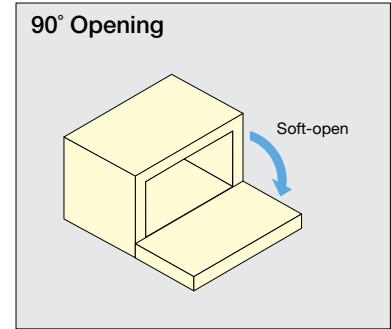

ADJUSTABLE SOFT-DOWN STAY (SHORT-ARM)

NSDX-10(R/L)K/TV

LID SUPPORTS

ADJUSTABLE COMPACT SOFT-DOWN STAYS

- For DOWNWARD-OPENING FLAP DOOR with concealed, piano, butt or drop hinges.
- Short arm type designed for shorter door height applications.
- Handed: Specific left and right hand mounting.
- Torque Calculation:
 - Torque = Door Height x 1/2 x Door Weight
 - Per Piece: 10 ~ 20 kgf·cm (8.7 ~ 17.4 lbs·in)
 - Per Pair: 20 ~ 40 kgf·cm (17.4 ~ 34.7 lbs·in)

Hinge Type	A	B	C
Drop Hinge	58 (2-9/32")+S	14 (35/64")	30 (1-3/16")
Single Knuckle Hinge	71 (2-51/64")	27 (1-1/16")	43 (2-9/16")

Item No.	Material	Finish	Weight (g)	Box (pcs)	Carton (pcs)
NSDX-10RK/TV	Zinc Alloy/Steel	Nickel	143	20	80
NSDX-10LK/TV					