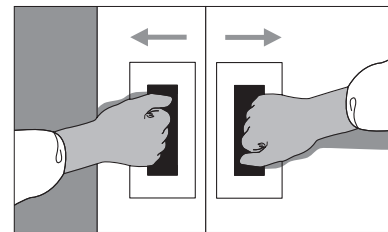

# HH-UD

HH-UD120SH

HH-UD156SH

- Comfortable grip designed for both open and close directions.
- The HH-UD156 is compliant with SEMI standard (SEMI S8-0915).

| No. | Material | Color  | Material           |
|-----|----------|--------|--------------------|
| ①   | Body     | Black  | Stainless Steel    |
| ②   | Cup      | Gray   | ABS and PC Plastic |
| ③   | Spacer   | Yellow | Stainless Steel    |