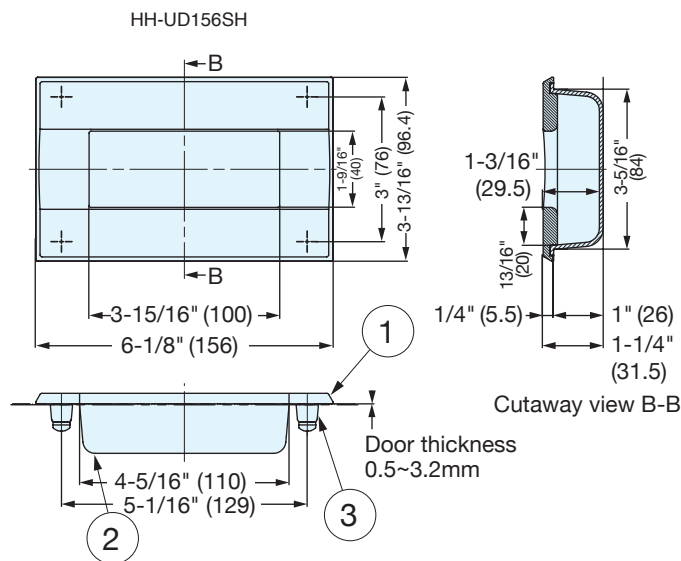

# HH-UD

HH-UD120SH

HH-UD156SH

- Comfortable grip designed for both open and close directions.
- The HH-UD156 is compliant with SEMI standard (SEMI S8-0915).

| No. | Material | Color  | Material           |
|-----|----------|--------|--------------------|
| ①   | Body     | Black  | Stainless Steel    |
| ②   | Cup      | Gray   | ABS and PC Plastic |
| ③   | Spacer   | Yellow | Stainless Steel    |

## Cut-out Dimensions

| Item Name  | Finish | Load Capacity kgf | Weight (g) | Box (pcs) | Carton (pcs) |
|------------|--------|-------------------|------------|-----------|--------------|
| HH-UD120SH | Satin  | 51                | 193        | 20        | 80           |
| HH-UD120SM | Mirror |                   |            | 20        | 80           |
| HH-UD156SH | Satin  |                   | 502        | 20        | 80           |
| HH-UD156SM | Mirror |                   |            | 20        | 80           |