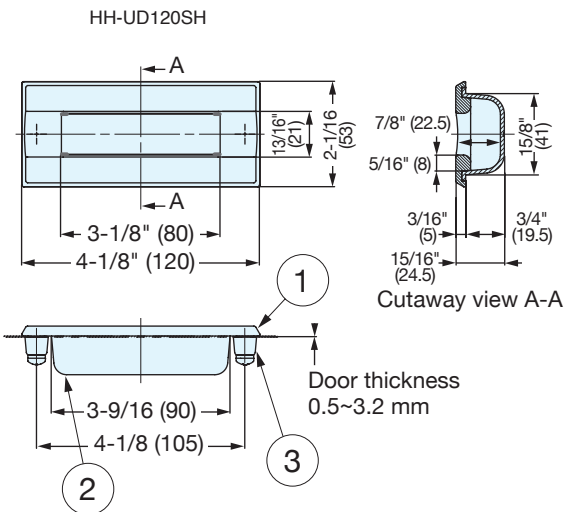

# HH-UD

HH-UD120SH

HH-UD156SH

- Comfortable grip designed for both open and close directions.
- The HH-UD156 is compliant with SEMI standard (SEMI S8-0915).

| No. | Material | Color  | Material           |
|-----|----------|--------|--------------------|
| ①   | Body     | Black  | Stainless Steel    |
| ②   | Cup      | Gray   | ABS and PC Plastic |
| ③   | Spacer   | Yellow | Stainless Steel    |

## Cut-out Dimensions

| Item Name  | Finish | Load Capacity kgf | Weight (g) | Box (pcs) | Carton (pcs) |
|------------|--------|-------------------|------------|-----------|--------------|
| HH-UD120SH | Satin  | 51                | 193        | 20        | 80           |
| HH-UD120SM | Mirror |                   |            | 20        | 80           |
| HH-UD156SH | Satin  |                   | 502        | 20        | 80           |
| HH-UD156SM | Mirror |                   |            | 20        | 80           |