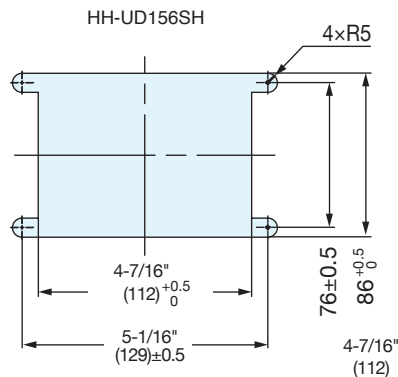

# HH-UD

HH-UD120SH

HH-UD156SH

- Comfortable grip designed for both open and close directions.
- The HH-UD156 is compliant with SEMI standard (SEMI S8-0915).

| No. | Material | Color  | Material           |
|-----|----------|--------|--------------------|
| ①   | Body     | Black  | Stainless Steel    |
| ②   | Cup      | Gray   | ABS and PC Plastic |
| ③   | Spacer   | Yellow | Stainless Steel    |

## Cut-out Dimensions

| Item Name  | Finish | Load Capacity kgf | Weight (g) | Box (pcs) | Carton (pcs) |
|------------|--------|-------------------|------------|-----------|--------------|
| HH-UD120SH | Satin  | 51                | 193        | 20        | 80           |
| HH-UD120SM | Mirror |                   |            | 20        | 80           |
| HH-UD156SH | Satin  |                   | 502        | 20        | 80           |
| HH-UD156SM | Mirror |                   |            | 20        | 80           |