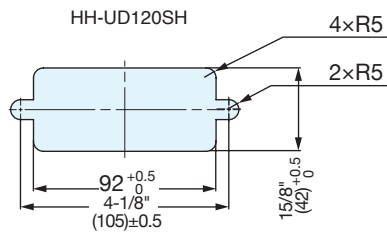

# HH-UD

HH-UD120SH

HH-UD156SH

- Comfortable grip designed for both open and close directions.
- The HH-UD156 is compliant with SEMI standard (SEMI S8-0915).

| No. | Material | Color  | Material           |
|-----|----------|--------|--------------------|
| ①   | Body     | Black  | Stainless Steel    |
| ②   | Cup      | Gray   | ABS and PC Plastic |
| ③   | Spacer   | Yellow | Stainless Steel    |

## Cut-out Dimensions

| Item Name  | Finish | Load Capacity kgf | Weight (g) | Box (pcs) | Carton (pcs) |
|------------|--------|-------------------|------------|-----------|--------------|
| HH-UD120SH | Satin  | 51                | 193        | 20        | 80           |
| HH-UD120SM | Mirror |                   |            | 20        | 80           |
| HH-UD156SH | Satin  |                   | 502        | 20        | 80           |
| HH-UD156SM | Mirror |                   |            | 20        | 80           |