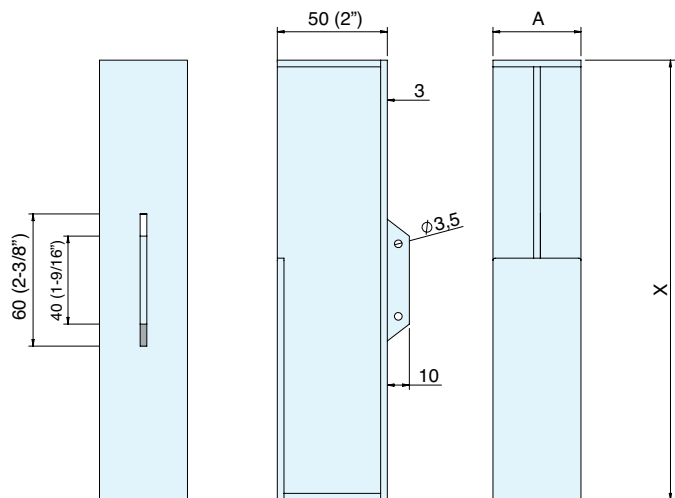

Item No.	A	X	Z	Weight (g)	Box (pcs)	Carton (pcs)
DSI-4254-100-35	35 (1-3/8")	100 (3-15/16")	50 (2")	293 (0.7 lbs)	1	10
DSI-4254-100-35-BL	35 (1-3/8")	100 (3-15/16")	50 (2")	293 (0.7 lbs)		
DSI-4254-100-45	45 (1-3/4")	100 (3-15/16")	50 (2")	345 (0.8 lbs)		
DSI-4254-100-45-BL	45 (1-3/4")	100 (3-15/16")	50 (2")	345 (0.8 lbs)		
DSI-4254-200-35	35 (1-3/8")	200 (7-7/8")	85 (3-3/8")	746 (1.7 lbs)		
DSI-4254-200-45	45 (1-3/4")	200 (7-7/8")	85 (3-3/8")	822 (1.8 lbs)		
DSI-4254-300-35	35 (1-3/8")	300 (11-13/16")	85 (3-3/8")	1110 (2.5 lbs)		
DSI-4254-300-45	45 (1-3/4")	300 (11-13/16")	85 (3-3/8")	1231 (2.7 lbs)		
DSI-4254-500-35	35 (1-3/8")	500 (19-11/16")	85 (3-3/8")	1795 (4.0 lbs)		
DSI-4254-500-45	45 (1-3/4")	500 (19-11/16")	85 (3-3/8")	2019 (4.5 lbs)		

Material	Finish
304 Stainless Steel	Satin Matte Black (BL)

SLIDING DOOR HANDLE (SLIM)

STAINLESS
304
STEEL

DSI-4254S

- Contemporary handle design that can be accessed from door front, back, or edge.
- Requires adhesive for installation (Such as 2-part epoxy, not supplied.)

Item No.	A	X	Weight (g)	Box (pcs)	Carton (pcs)
DSI-4254S200-35	35 (1-3/8")	200 (7-7/8")	541 (1.2 lbs)	1	10
DSI-4254S200-45	45 (1-3/4")	200 (7-7/8")	626 (1.4 lbs)		
DSI-4254S300-35	35 (1-3/8")	300 (11-13/16")	811 (1.8 lbs)		
DSI-4254S300-45	45 (1-3/4")	300 (11-13/16")	941 (2.1 lbs)		