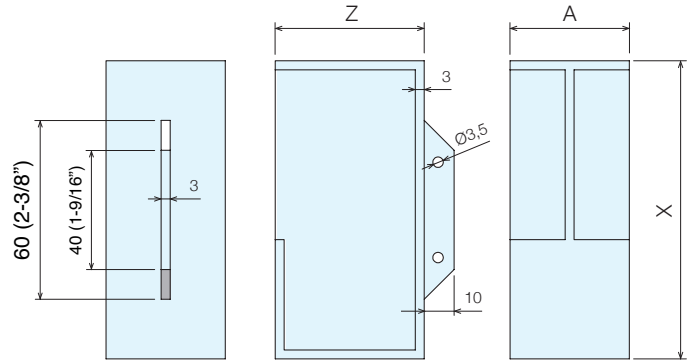

SLIDING DOOR HANDLE

STAINLESS
304
STEEL

DSI-4254

- Contemporary handle design that can be accessed from door front, back, or edge.
- Requires adhesive for installation (Such as 2-part epoxy, not supplied.)

Item No.	A	X	Z	Weight (g)	Box (pcs)	Carton (pcs)
DSI-4254-100-35	35 (1-3/8")	100 (3-15/16")	50 (2")	293 (0.7 lbs)	1	10
DSI-4254-100-35-BL	35 (1-3/8")	100 (3-15/16")	50 (2")	293 (0.7 lbs)		
DSI-4254-100-45	45 (1-3/4")	100 (3-15/16")	50 (2")	345 (0.8 lbs)		
DSI-4254-100-45-BL	45 (1-3/4")	100 (3-15/16")	50 (2")	345 (0.8 lbs)		
DSI-4254-200-35	35 (1-3/8")	200 (7-7/8")	85 (3-3/8")	746 (1.7 lbs)		
DSI-4254-200-45	45 (1-3/4")	200 (7-7/8")	85 (3-3/8")	822 (1.8 lbs)		
DSI-4254-300-35	35 (1-3/8")	300 (11-13/16")	85 (3-3/8")	1110 (2.5 lbs)		
DSI-4254-300-45	45 (1-3/4")	300 (11-13/16")	85 (3-3/8")	1231 (2.7 lbs)		
DSI-4254-500-35	35 (1-3/8")	500 (19-11/16")	85 (3-3/8")	1795 (4.0 lbs)		
DSI-4254-500-45	45 (1-3/4")	500 (19-11/16")	85 (3-3/8")	2019 (4.5 lbs)		

Item No.	A	X	Weight (g)	Box (pcs)	Carton (pcs)
DSI-4254S200-35	35 (1-3/8")	200 (7-7/8")	541 (1.2 lbs)	1	10
DSI-4254S200-45	45 (1-3/4")	200 (7-7/8")	626 (1.4 lbs)		
DSI-4254S300-35	35 (1-3/8")	300 (11-13/16")	811 (1.8 lbs)		
DSI-4254S300-45	45 (1-3/4")	300 (11-13/16")	941 (2.1 lbs)		