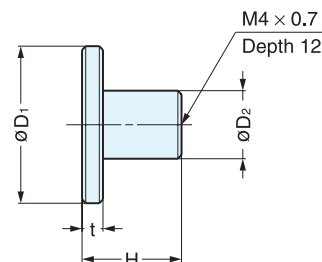

KNOB

A SERIES

Material	Finish
Aluminum	Anodized

Item No.	D₁	H	D₂	t	Weight (g)	Box (pcs)	Carton (pcs)
A-861	20 (25/32")	18.0 (45/64")	10	4.0	5.0	48	1152
A-862	25 (63/64")	18.5 (47/64")	11	4.5	8.5		
A-863	30 (1-3/16")	19.0 (3/4")	12	5.0	15.0		
A-864	35 (1-3/8")		13		16.5	24	576