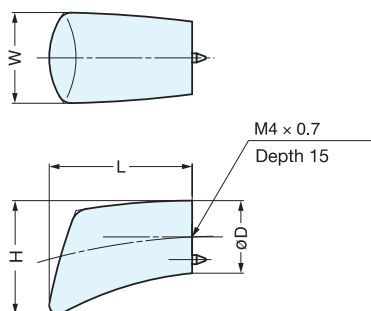

# PULL (GOLD PLATED)

TMT

Item No.	W	L	D	H	Weight (g)	Box (pcs)	Carton (pcs)
TMT-16	16	25.0 ( 63/64")	12.5	20	31	1	10
TMT-20	20	31.5 ( 15/64")	16.0	25	64		

Material	Finish
Brass	24K Gold Plating

# KNOB

DW-50N

• Includes insert block and set screw for surface mounting.

Item No.	Weight (g)	Box (pcs)	Carton (pcs)
DW-50N	130	20	100

Material	Finish
Brass	Matte Chrome

# KNOB

A SERIES

Material	Finish
Aluminum	Anodized

Item No.	D <sub>1</sub>	H	D <sub>2</sub>	t	Weight (g)	Box (pcs)	Carton (pcs)
A-861	20 ( 25/32" )	18.0 ( 45/64" )	10	4.0	5.0	48	1152
A-862	25 ( 63/64" )	18.5 ( 47/64" )	11	4.5	8.5		
A-863	30 ( 1-3/16" )	19.0 ( 3/4" )	12	5.0	15.0		
A-864	35 ( 1-3/8" )		13		16.5	24	576