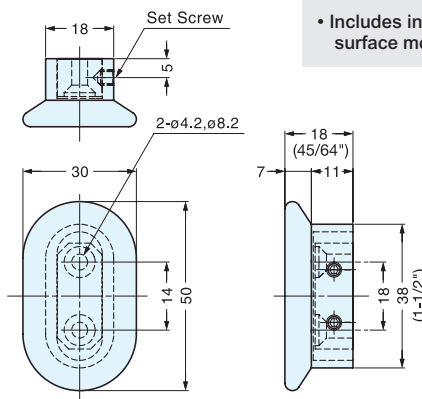

# PULL (GOLD PLATED)

TMT

Item No.	W	L	D	H	Weight (g)	Box (pcs)	Carton (pcs)
TMT-16	16	25.0 ( 63/64")	12.5	20	31	1	10
TMT-20	20	31.5 ( 15/64")	16.0	25	64		

Material	Finish
Brass	24K Gold Plating

# KNOB

DW-50N

• Includes insert block and set screw for surface mounting.

Item No.	Weight (g)	Box (pcs)	Carton (pcs)
DW-50N	130	20	100

Material	Finish
Brass	Matte Chrome

# KNOB

A SERIES

Material	Finish
Aluminum	Anodized

Item No.	D <sub>1</sub>	H	D <sub>2</sub>	t	Weight (g)	Box (pcs)	Carton (pcs)
A-861	20 ( 25/32" )	18.0 ( 45/64" )	10	4.0	5.0	48	1152
A-862	25 ( 63/64" )	18.5 ( 47/64" )	11	4.5	8.5		
A-863	30 ( 1-3/16" )	19.0 ( 3/4" )	12	5.0	15.0		
A-864	35 ( 1-3/8" )		13		16.5	24	576