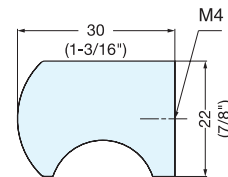

Item No.	A	B	D	Weight (g)	Box (pcs)	Carton (pcs)	Screw	
RSS-25/M*	RSS-25/S*	22 (55/64")	25 (63/64")	18	8.5	20	200	M4 × 30
RSS-30/M*	RSS-30/S*	23 (29/32")	30 (1-3/16")	20	11.0			M5 × 30
RSS-38/M	RSS-38/S	27 (1-1/16")	38 (1-1/2")	25	16.0			
RSS-50/M	RSS-50/S	34 (1-11/32")	50 (1-31/32")	35	30.0			

KNOB

DJ-22

PB

CR

SN

Please specify the finish when ordering.

Item No.	Weight (g)	Box (pcs)	Carton (pcs)	Material	Finish
DJ-22	80	20	200	Brass	Satin Nickel (SN) Chrome (CR) Polished Brass (PB)