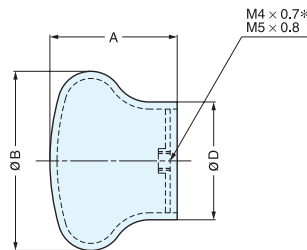

KNOB

RS-38

Item No.	Weight (g)	Box (pcs)	Carton (pcs)	Material	Finish
RS-38/S	20	20	200	304 Stainless Steel	Satin

KNOB

RSS

Satin

Mirror

Material	Finish
304 Stainless Steel	Mirror (M) Satin (S)

Item No.	A	B	D	Weight (g)	Box (pcs)	Carton (pcs)	Screw	
RSS-25/M*	RSS-25/S*	22 (55/64")	25 (63/64")	18	8.5	20	200	M4 × 30
RSS-30/M*	RSS-30/S*	23 (29/32")	30 (1-3/16")	20	11.0			M5 × 30
RSS-38/M	RSS-38/S	27 (1-1/16")	38 (1-1/2")	25	16.0			
RSS-50/M	RSS-50/S	34 (1-11/32")	50 (1-31/32")	35	30.0			