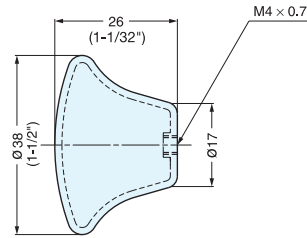

KNOB

RS-38

Item No.	Weight (g)	Box (pcs)	Carton (pcs)	Material	Finish
RS-38/S	20	20	200	304 Stainless Steel	Satin

KNOB

RSS

Satin

Mirror

Material	Finish
304 Stainless Steel	Mirror (M) Satin (S)

Item No.	A	B	D	Weight (g)	Box (pcs)	Carton (pcs)	Screw	
RSS-25/M*	RSS-25/S*	22 (55/64")	25 (63/64")	18	8.5	20	200	M4 × 30
RSS-30/M*	RSS-30/S*	23 (29/32")	30 (1-3/16")	20	11.0			M5 × 30
RSS-38/M	RSS-38/S	27 (1-1/16")	38 (1-1/2")	25	16.0			
RSS-50/M	RSS-50/S	34 (1-11/32")	50 (1-31/32")	35	30.0			