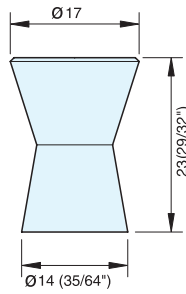

# EY-320

Satin

Black

Item No.	Finish	Weight (g)	Box (pcs)	Carton (pcs)
EY-320	Satin	22	25	250
EY-320-BL	Black			
Material		Finish		
304 Stainless Steel		Satin, Black (BL)		

# DSI-209

Item No.	D	B	L	Box (pcs)
DSI-209-12	12 ( 15/32" )	7	20 ( 13/16" )	25
DSI-209-16	16 ( 5/8" )	8	26 ( 1" )	
DSI-209-20	20 ( 25/32" )	10	28 ( 1-1/8" )	
DSI-209-24	24 ( 15/16" )	14	29 ( 1-3/16" )	
DSI-209-29	29 ( 1-1/8" )	18	35 ( 1-3/8" )	
Material		Finish		
304 Stainless Steel		Satin		

# EY-326

Item No.	D	L	Weight (g)	Box (pcs)	Carton (pcs)
EY-326/20	20 (3/4")	33.0 ( 1-19/64" )	62	25	250
EY-326/25	25 ( 1" )	35.5 ( 1-25/64" )	102		
Material		Finish			
304 Stainless Steel		Satin			