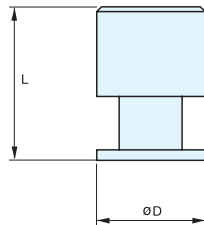

KNOB

EY-320

Item No.	Weight (g)	Box (pcs)	Carton (pcs)
EY-320	22	25	250
Material		Finish	
304 Stainless Steel		Satin	

KNOB

DSI-209

Item No.	D	B	L	Box (pcs)
DSI-209-12	12 (15/32")	7	20 (13/16")	25
DSI-209-16	16 (5/8")	8	26 (1")	
DSI-209-20	20 (25/32")	10	28 (1-1/8")	
DSI-209-24	24 (15/16")	14	29 (1-3/16")	
DSI-209-29	29 (1-1/8")	18	35 (1-3/8")	
Material		Finish		
304 Stainless Steel		Satin		

KNOB

EY-326

Item No.	D	L	Weight (g)	Box (pcs)	Carton (pcs)
EY-326/20	20 (3/4")	33.0 (1-19/64")	62	25	250
EY-326/25	25 (1")	35.5 (1-25/64")	102		
Material		Finish			
304 Stainless Steel		Satin			

KNOB

EY-327

Item No.	D	L	Weight (g)	Box (pcs)	Carton (pcs)
EY-327/20	20 (3/4")	33.0 (1-19/64")	105	25	250
EY-327/25	25 (1")	35.5 (1-25/64")	125		
Material		Finish			
304 Stainless Steel		Satin			