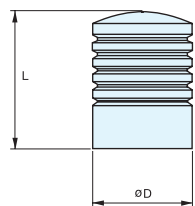

KNOB

EY-327

Item No.	D	L	Weight (g)	Box (pcs)	Carton (pcs)
EY-327/20	20 (3/4")	33.0 (1-19/64")	105	25	250
EY-327/25	25 (1")	35.5 (1-25/64")	125		
Material		Finish			
304 Stainless Steel		Satin