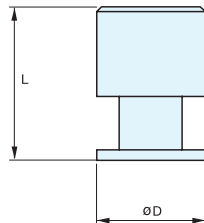

KNOB

EY-326

Item No.	D	L	Weight (g)	Box (pcs)	Carton (pcs)
EY-326/20	20 (3/4")	33.0 (1-19/64")	62	25	250
EY-326/25	25 (1")	35.5 (1-25/64")	102		
Material		Finish			
304 Stainless Steel		Satin