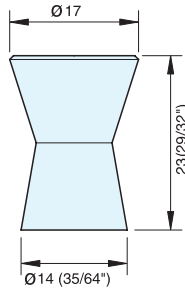

KNOB

EY-320

Item No.	Weight (g)	Box (pcs)	Carton (pcs)
EY-320	22	25	250
Material		Finish	
304 Stainless Steel		Satin	

KNOB

DSI-209

Item No.	D	B	L	Box (pcs)
DSI-209-12	12 (15/32")	7	20 (13/16")	25
DSI-209-16	16 (5/8")	8	26 (1")	
DSI-209-20	20 (25/32")	10	28 (1-1/8")	
DSI-209-24	24 (15/16")	14	29 (1-3/16")	
DSI-209-29	29 (1-1/8")	18	35 (1-3/8")	
Material		Finish		
304 Stainless Steel		Satin		

KNOB

EY-326

Item No.	D	L	Weight (g)	Box (pcs)	Carton (pcs)
EY-326/20	20 (3/4")	33.0 (1-19/64")	62	25	250
EY-326/25	25 (1")	35.5 (1-25/64")	102		
Material		Finish			
304 Stainless Steel		Satin			

KNOB

EY-327

Item No.	D	L	Weight (g)	Box (pcs)	Carton (pcs)
EY-327/20	20 (3/4")	33.0 (1-19/64")	105	25	250
EY-327/25	25 (1")	35.5 (1-25/64")	125		
Material		Finish			
304 Stainless Steel		Satin			