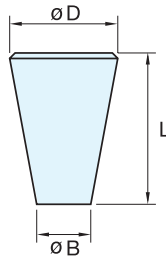

# EY-320

Satin

Black

Item No.	Finish	Weight (g)	Box (pcs)	Carton (pcs)
EY-320	Satin	22	25	250
EY-320-BL	Black			
Material		Finish		
304 Stainless Steel		Satin, Black (BL)		

# DSI-209

Item No.	D	B	L	Box (pcs)
DSI-209-12	12 ( 15/32" )	7	20 ( 13/16" )	25
DSI-209-16	16 ( 5/8" )	8	26 ( 1" )	
DSI-209-20	20 ( 25/32" )	10	28 ( 1-1/8" )	
DSI-209-24	24 ( 15/16" )	14	29 ( 1-3/16" )	
DSI-209-29	29 ( 1-1/8" )	18	35 ( 1-3/8" )	
Material		Finish		
304 Stainless Steel		Satin		