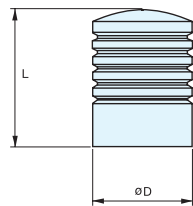

KNOB

EY-320

Item No.	Weight (g)	Box (pcs)	Carton (pcs)
EY-320	22	25	250
Material		Finish	
304 Stainless Steel		Satin	

KNOB

DSI-209

Item No.	D	B	L	Box (pcs)
DSI-209-12	12 (15/32")	7	20 (13/16")	25
DSI-209-16	16 (5/8")	8	26 (1")	
DSI-209-20	20 (25/32")	10	28 (1-1/8")	
DSI-209-24	24 (15/16")	14	29 (1-3/16")	
DSI-209-29	29 (1-1/8")	18	35 (1-3/8")	
Material		Finish		
304 Stainless Steel		Satin		

KNOB

EY-326

Item No.	D	L	Weight (g)	Box (pcs)	Carton (pcs)
EY-326/20	20 (3/4")	33.0 (1-19/64")	62	25	250
EY-326/25	25 (1")	35.5 (1-25/64")	102		
Material		Finish			
304 Stainless Steel		Satin			

KNOB

EY-327

Item No.	D	L	Weight (g)	Box (pcs)	Carton (pcs)
EY-327/20	20 (3/4")	33.0 (1-19/64")	105	25	250
EY-327/25	25 (1")	35.5 (1-25/64")	125		
Material		Finish			
304 Stainless Steel		Satin			