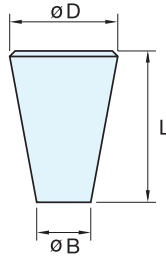

KNOB

EY-320

Item No.	Weight (g)	Box (pcs)	Carton (pcs)
EY-320	22	25	250
Material		Finish	
304 Stainless Steel		Satin	

KNOB

DSI-209

Item No.	D	B	L	Box (pcs)
DSI-209-12	12 (15/32")	7	20 (13/16")	25
DSI-209-16	16 (5/8")	8	26 (1")	
DSI-209-20	20 (25/32")	10	28 (1-1/8")	
DSI-209-24	24 (15/16")	14	29 (1-3/16")	
DSI-209-29	29 (1-1/8")	18	35 (1-3/8")	
Material		Finish		
304 Stainless Steel		Satin		

KNOB

EY-326

Item No.	D	L	Weight (g)	Box (pcs)	Carton (pcs)
EY-326/20	20 (3/4")	33.0 (1-19/64")	62	25	250
EY-326/25	25 (1")	35.5 (1-25/64")	102		
Material		Finish			
304 Stainless Steel		Satin			

KNOB

EY-327

Item No.	D	L	Weight (g)	Box (pcs)	Carton (pcs)
EY-327/20	20 (3/4")	33.0 (1-19/64")	105	25	250
EY-327/25	25 (1")	35.5 (1-25/64")	125		
Material		Finish			
304 Stainless Steel		Satin			