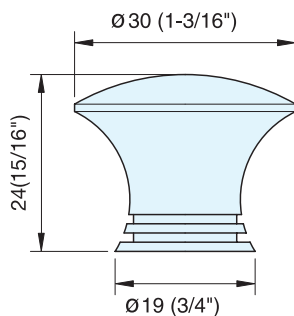

KNOB

EY-127

Item No.	Weight (g)	Box (pcs)	Carton (pcs)
EY-127/30	53	25	250
Material		Finish	
304 Stainless Steel		Satin	

KNOB

EY-207

Item No.	Weight (g)	Box (pcs)	Carton (pcs)
EY-207	11	25	250
Material		Finish	
304 Stainless Steel		Satin	

KNOB

EY-301

Item No.	D	L	Box (pcs)	Carton (pcs)
EY-301/10	10 (3/8")	24 (15/16")	25	250
EY-301/15	15 (9/16")	26 (1-1/32")		
EY-301/20	20 (3/4")	28 (1-1/8")		
EY-301/25	25 (1")	30 (1-3/16")		
EY-301/30	30 (1-3/16")	28 (1-5/16")		
Material		Finish		
304 Stainless Steel		Satin		