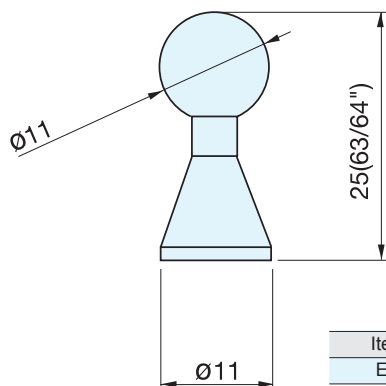

KNOB

EY-127

Item No.	Weight (g)	Box (pcs)	Carton (pcs)
EY-127/30	53	25	250
Material		Finish	
304 Stainless Steel		Satin	

KNOB

EY-207

Item No.	Weight (g)	Box (pcs)	Carton (pcs)
EY-207	11	25	250
Material		Finish	
304 Stainless Steel		Satin	

KNOB

EY-301

Item No.	D	L	Box (pcs)	Carton (pcs)
EY-301/10	10 (3/8")	24 (15/16")	25	250
EY-301/15	15 (9/16")	26 (1-1/32")		
EY-301/20	20 (3/4")	28 (1-1/8")		
EY-301/25	25 (1")	30 (1-3/16")		
EY-301/30	30 (1-3/16")	28 (1-5/16")		
Material		Finish		
304 Stainless Steel		Satin		