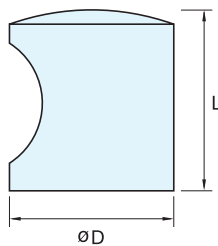

KNOB

EY-127

Item No.	Weight (g)	Box (pcs)	Carton (pcs)
EY-127/30	53	25	250
Material		Finish	
304 Stainless Steel		Satin	

KNOB

EY-207

Item No.	Weight (g)	Box (pcs)	Carton (pcs)
EY-207	11	25	250
Material		Finish	
304 Stainless Steel		Satin	

KNOB

EY-301

Item No.	D	L	Box (pcs)	Carton (pcs)
EY-301/10	10 (3/8")	24 (15/16")	25	250
EY-301/15	15 (9/16")	26 (1-1/32")		
EY-301/20	20 (3/4")	28 (1-1/8")		
EY-301/25	25 (1")	30 (1-3/16")		
EY-301/30	30 (1-3/16")	28 (1-5/16")		
Material		Finish		
304 Stainless Steel		Satin		