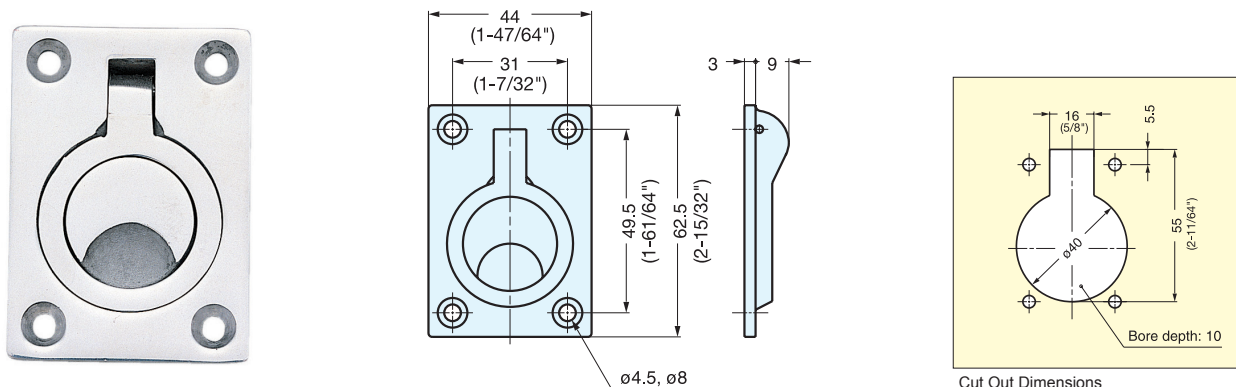

FOLDING RING PULL

26700

Item No.	Weight (g)	Box (pcs)	Carton (pcs)
26700	120	20	100

Material	Finish
316 Stainless Steel	Polished

FOLDING RING PULL

26900

Item No.	Weight (g)	Box (pcs)	Carton (pcs)
26900	45	20	100

Material	Finish
316 Stainless Steel	Polished

FOLDING RING PULL

26901

Item No.	Weight (g)	Box (pcs)	Carton (pcs)
26901	85	20	100

Material	Finish
316 Stainless Steel	Polished