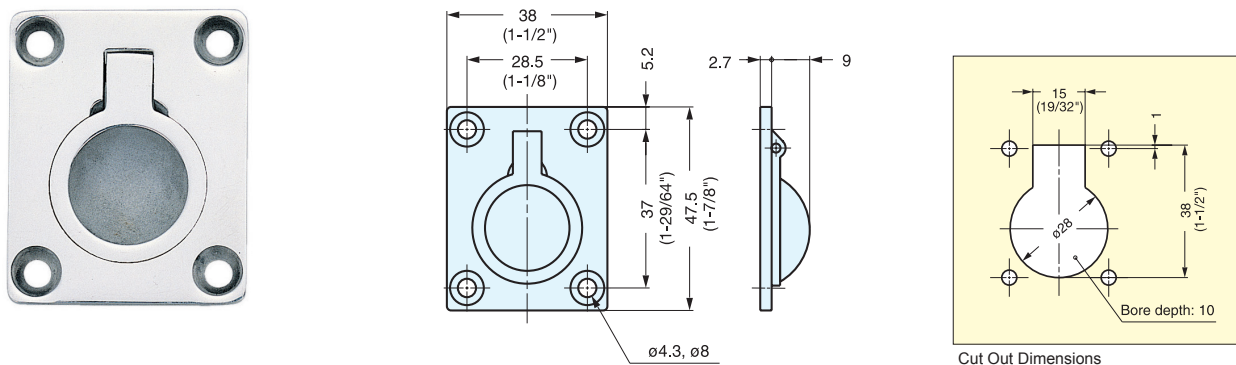

FOLDING RING PULL

26700

Item No.	Weight (g)	Box (pcs)	Carton (pcs)
26700	120	20	100

Material	Finish
316 Stainless Steel	Polished

FOLDING RING PULL

26900

Item No.	Weight (g)	Box (pcs)	Carton (pcs)
26900	45	20	100

Material	Finish
316 Stainless Steel	Polished

FOLDING RING PULL

26901

Item No.	Weight (g)	Box (pcs)	Carton (pcs)
26901	85	20	100

Material	Finish
316 Stainless Steel	Polished