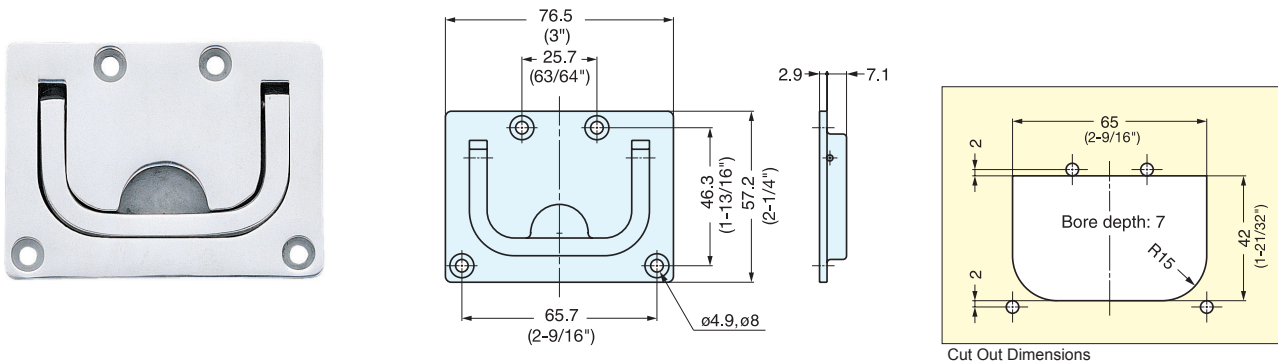

FOLDING RING PULL

26700

Item No.	Weight (g)	Box (pcs)	Carton (pcs)
26700	120	20	100

Material	Finish
316 Stainless Steel	Polished

FOLDING RING PULL

26900

Item No.	Weight (g)	Box (pcs)	Carton (pcs)
26900	45	20	100

Material	Finish
316 Stainless Steel	Polished

FOLDING RING PULL

26901

Item No.	Weight (g)	Box (pcs)	Carton (pcs)
26901	85	20	100

Material	Finish
316 Stainless Steel	Polished