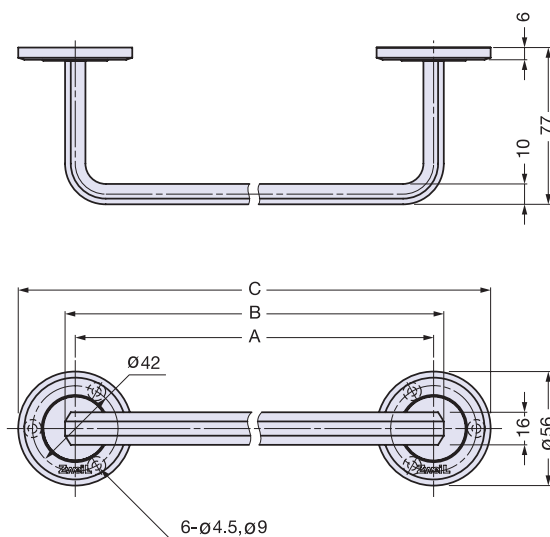

# Zwei L Towel Bar

STAINLESS  
316  
STEEL

ZL-3201

• Supplied with stainless steel wood screw (4.1 x 32), anchor plug and 3 mm allen key.

Item No.	Weight (g)	Box (pcs)
ZL-3201	-	1

No.	Part Name	Material	Finish
①	Bracket	316 Stainless Steel	Zwei L
②	Arm		Mirror
③	Pin		Zwei L
④	Post		
⑤	Bushing	Polyacetal	Black
⑥	Swivel Stopper	316 Stainless Steel	Plain
⑦	Base Plate		Zwei L
⑧	Cover		

# Zwei L Towel Bar

STAINLESS  
316  
STEEL

ZL-3202

• Supplied with stainless steel wood screws (4.1 x 25) and concrete anchor (for wood screw 4.1, ø6 mm hole).

Item No.	Material	Finish/Color	A	B	C
ZL-3202-480	316 Stainless Steel	Zwei L	480	490	536 ( 21-7/64" )
ZL-3202-640			640	650	696 ( 27-13/32" )