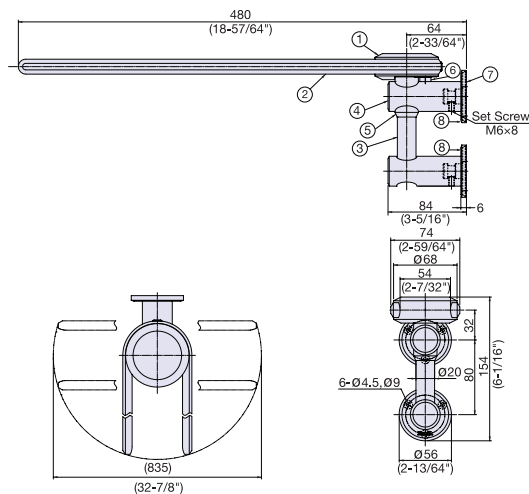

# Zwei L Towel Bar

STAINLESS  
316  
STEEL

ZL-3201

• Supplied with stainless steel wood screw (4.1 x 32), anchor plug and 3 mm allen key.

Item No.	Weight (g)	Box (pcs)
ZL-3201	-	1

No.	Part Name	Material	Finish
①	Bracket	316 Stainless Steel	Zwei L
②	Arm		Mirror
③	Pin		Zwei L
④	Post		
⑤	Bushing	Polyacetal	Black
⑥	Swivel Stopper	316 Stainless Steel	Plain
⑦	Base Plate		Zwei L
⑧	Cover		

# Zwei L Towel Bar

STAINLESS  
316  
STEEL

ZL-3202

• Supplied with stainless steel wood screws (4.1 x 25) and concrete anchor (for wood screw 4.1, ø6 mm hole).

Item No.	Material	Finish/Color	A	B	C
ZL-3202-480	316 Stainless Steel	Zwei L	480	490	536 ( 21-7/64" )
ZL-3202-640			640	650	696 ( 27-13/32" )