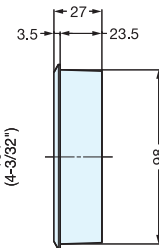

# CABLE GROMMET

V60, V80

V60/WHT

V60/BLK

Backside of Cap (a)  
(When lid open)

Bore Dimensions

Material	Finish
Plastic	White (WHT), Black (BLK)

Please specify the finish when ordering.

Item No.	D	D <sub>1</sub>	D <sub>2</sub>	H	H <sub>1</sub>	H <sub>2</sub>	A	B	d	Weight (g)	Box (pcs)	Carton (pcs)
V60	72 ( 2-27/32" )	61.0 ( 2-13/32" )	56.7	25	3	22	14	41	60.5	26.7	90	900
V80	92 ( 3-5/8" )	80.5 ( 3-11/64" )	77.0					50	80.0	37.9	88	880

# CABLE GROMMET

V2000

V2000/BLK

V2000/WHT

Bore Dimensions

Please specify the finish when ordering.

Item No.	Weight (g)	Box (pcs)	Carton (pcs)	Material	Finish
V2000	102	33	330	Plastic	White (WHT), Black (BLK)