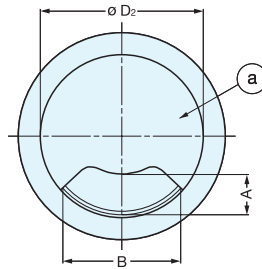

# CABLE GROMMET

V60, V80

V60/WHT

V60/BLK

Backside of Cap (a)  
(When lid open)

Bore Dimensions

Material	Finish
Plastic	White (WHT), Black (BLK)

Please specify the finish when ordering.

Item No.	D	D <sub>1</sub>	D <sub>2</sub>	H	H <sub>1</sub>	H <sub>2</sub>	A	B	d	Weight (g)	Box (pcs)	Carton (pcs)
V60	72 ( 2-27/32" )	61.0 ( 2-13/32" )	56.7	25	3	22	14	41	60.5	26.7	90	900
V80	92 ( 3-5/8" )	80.5 ( 3-11/64" )	77.0					50	80.0	37.9	88	880

# CABLE GROMMET

V2000

V2000/BLK

V2000/WHT

Bore Dimensions

Please specify the finish when ordering.

Item No.	Weight (g)	Box (pcs)	Carton (pcs)	Material	Finish
V2000	102	33	330	Plastic	White (WHT), Black (BLK)