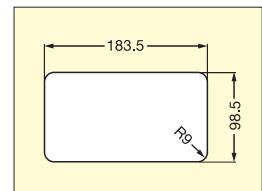

# CABLE GROMMET

V60, V80

V60/WHT

V60/BLK

Backside of Cap (a)  
(When lid open)

Bore Dimensions

Material	Finish
Plastic	White (WHT), Black (BLK)

Please specify the finish when ordering.

Item No.	D	D <sub>1</sub>	D <sub>2</sub>	H	H <sub>1</sub>	H <sub>2</sub>	A	B	d	Weight (g)	Box (pcs)	Carton (pcs)
V60	72 ( 2-27/32" )	61.0 ( 2-13/32" )	56.7	25	3	22	14	41	60.5	26.7	90	900
V80	92 ( 3-5/8" )	80.5 ( 3-11/64" )	77.0					50	80.0	37.9	88	880

# CABLE GROMMET

V2000

V2000/BLK

V2000/WHT

Bore Dimensions

Please specify the finish when ordering.

Item No.	Weight (g)	Box (pcs)	Carton (pcs)	Material	Finish
V2000	102	33	330	Plastic	White (WHT), Black (BLK)