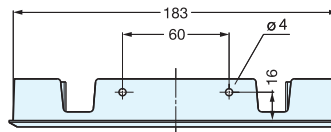

# CABLE GROMMET

V2000

V2000/BLK

V2000/WHT

Bore Dimensions

Please specify the finish when ordering.

Item No.	Weight (g)	Box (pcs)	Carton (pcs)	Material	Finish
V2000	102	33	330	Plastic	White (WHT), Black (BLK)