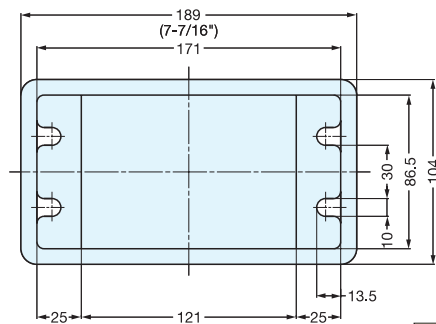

# CABLE GROMMET

V60, V80

V60/WHT

V60/BLK

Backside of Cap (a)  
(When lid open)

Bore Dimensions

Material	Finish
Plastic	White (WHT), Black (BLK)

Please specify the finish when ordering.

Item No.	D	D <sub>1</sub>	D <sub>2</sub>	H	H <sub>1</sub>	H <sub>2</sub>	A	B	d	Weight (g)	Box (pcs)	Carton (pcs)
V60	72 ( 2-27/32" )	61.0 ( 2-13/32" )	56.7	25	3	22	14	41	60.5	26.7	90	900
V80	92 ( 3-5/8" )	80.5 ( 3-11/64" )	77.0					50	80.0	37.9	88	880

# CABLE GROMMET

V2000

V2000/BLK

V2000/WHT

Bore Dimensions

Please specify the finish when ordering.

Item No.	Weight (g)	Box (pcs)	Carton (pcs)	Material	Finish
V2000	102	33	330	Plastic	White (WHT), Black (BLK)