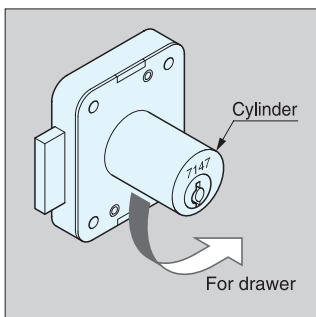

CABINET LOCK

2100

- Brass cylinder lock.
- Cylinder rotates for either drawer or cabinet door application.
- Cylinder Diameter: 18 mm (11/16")
- 12 key changes available; Please specify keyed alike or differently when ordering.
- Master key NOT available.
- Keys can be shared with other 2100 series locks.

To change lock for drawer application: turn lock cylinder 90° counterclockwise.

Installation for drawer

Installation for right-handed door

No.	Part Name	Material	Finish
①	Cylinder Housing	Brass	Nickel
②	Body		
③	Dead Bolt		
④	Key		
⑤	Ring	304 Stainless Steel	Plain
⑥	Counterplate		