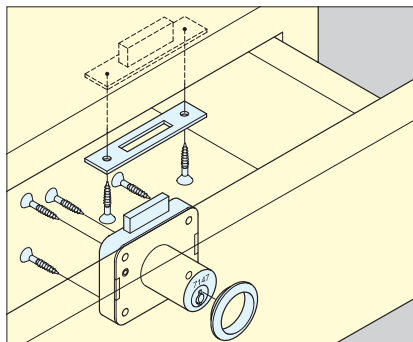

CABINET LOCK

2100

- Brass cylinder lock.
- Cylinder rotates for either drawer or cabinet door application.
- Cylinder Diameter: 18 mm (11/16")
- 12 key changes available; Please specify keyed alike or differently when ordering.
- Master key NOT available.
- Keys can be shared with other 2100 series locks.

To change lock for drawer application: turn lock cylinder 90° counterclockwise.

Installation for drawer

Installation for right-handed door

No.	Part Name	Material	Finish
①	Cylinder Housing	Brass	Nickel
②	Body		
③	Dead Bolt		
④	Key		
⑤	Ring	304 Stainless Steel	Plain
⑥	Counterplate		