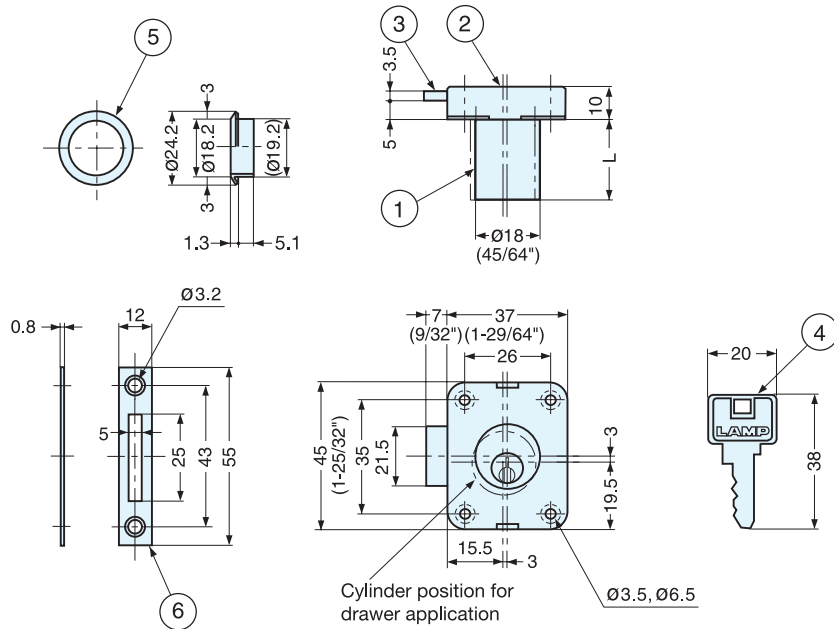

CABINET LOCK

2100

- Brass cylinder lock.
- Cylinder rotates for either drawer or cabinet door application.
- Cylinder Diameter: 18 mm (11/16")
- 12 key changes available; Please specify keyed alike or differently when ordering.
- Master key NOT available.
- Keys can be shared with other 2100 series locks.

To change lock for drawer application: turn lock cylinder 90° counterclockwise.

Installation for drawer

Installation for right-handed door

No.	Part Name	Material	Finish
①	Cylinder Housing	Brass	Nickel
②	Body		
③	Dead Bolt		
④	Key		
⑤	Ring	304 Stainless Steel	Plain
⑥	Counterplate		

Item No.	L	Door Thickness	Weight (g)	Box (pcs)	Carton (pcs)
2100-24	24 (15/16")	24 (15/16")	116	12	120
2100-30	30 (1-3/16")	30 (1-3/16")	125		