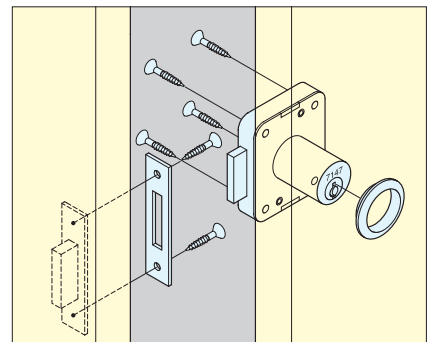

CABINET LOCK

2100

- Brass cylinder lock.
- Cylinder rotates for either drawer or cabinet door application.
- Cylinder Diameter: 18 mm (11/16")
- 12 key changes available; Please specify keyed alike or differently when ordering.
- Master key NOT available.
- Keys can be shared with other 2100 series locks.

To change lock for drawer application: turn lock cylinder 90° counterclockwise.

Installation for drawer

Installation for right-handed door

No.	Part Name	Material	Finish
①	Cylinder Housing	Brass	Nickel
②	Body		
③	Dead Bolt		
④	Key		
⑤	Ring	304 Stainless Steel	Plain
⑥	Counterplate		