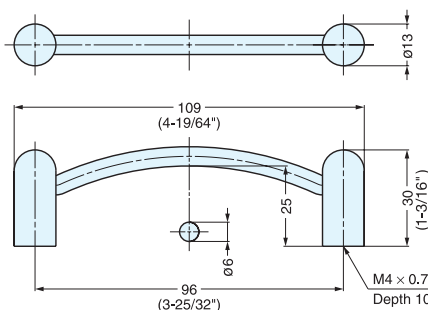

# HANDLE (GOLD PLATED)

TMH

• BASE PLATE

Item No.	Material	Finish	Weight (g)	Box (pcs)	Carton (pcs)
TMH-M35	Brass	24K Gold Plating	28	2	20

• HANDLE

Item No.	L	C	Weight (g)	Box (pcs)	Carton (pcs)
TMH-96	176 ( 6-59/64" )	96 ( 3-25/32" )	259	1	10
TMH-128	208 ( 8-3/16" )	128 ( 5-1/32" )	280		
TMH-160	240 ( 9-29/64" )	160 ( 6-5/16" )	301		
TMH-192	272 ( 10-45/64" )	192 ( 7-9/16" )	320		

# HANDLE

DLB

Item No.	L	C	H	Weight (g)	Box (pcs)	Carton (pcs)	Material	Finish
DLB-96/CR	102.2	96 (3-25/32")	27 (1-1/16")	78.5	20	200	Brass	Chrome (CR)
DLB-96/PB								Polished Brass (PB)

# HANDLE

LX

• 304 stainless steel version available (P.50).

Item No.	Weight (g)	Box (pcs)	Carton (pcs)	Material	Finish
LX-110/SN	78	10	160	Brass	Satin (SN)