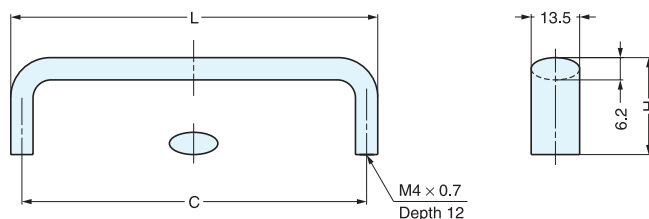

# HANDLE (GOLD PLATED)

TMH

• BASE PLATE

Item No.	Material	Finish	Weight (g)	Box (pcs)	Carton (pcs)
TMH-M35	Brass	24K Gold Plating	28	2	20

• HANDLE

Item No.	L	C	Weight (g)	Box (pcs)	Carton (pcs)
TMH-96	176 ( 6-59/64" )	96 ( 3-25/32" )	259	1	10
TMH-128	208 ( 8-3/16" )	128 ( 5-1/32" )	280		
TMH-160	240 ( 9-29/64" )	160 ( 6-5/16" )	301		
TMH-192	272 ( 10-45/64" )	192 ( 7-9/16" )	320		

• Base plate TMH-M35 available (sold separately).

Material	Finish
Brass	24K Gold Plating (Body), Black Nickel (Ring)

# HANDLE

DLB

Item No.	L	C	H	Weight (g)	Box (pcs)	Carton (pcs)	Material	Finish
DLB-96/CR	102.2	96 (3-25/32")	27 (1-1/16")	78.5	20	200	Brass	Chrome (CR)
DLB-96/PB								Polished Brass (PB)

# HANDLE

LX

• 304 stainless steel version available (P.50).

Item No.	Weight (g)	Box (pcs)	Carton (pcs)	Material	Finish
LX-110/SN	78	10	160	Brass	Satin (SN)