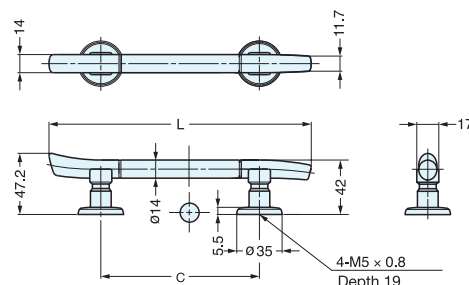

# HANDLE (GOLD PLATED)

TMH

• BASE PLATE

Item No.	Material	Finish	Weight (g)	Box (pcs)	Carton (pcs)
TMH-M35	Brass	24K Gold Plating	28	2	20

• HANDLE

Item No.	L	C	Weight (g)	Box (pcs)	Carton (pcs)
TMH-96	176 ( 6-59/64" )	96 ( 3-25/32" )	259	1	10
TMH-128	208 ( 8-3/16" )	128 ( 5-1/32" )	280		
TMH-160	240 ( 9-29/64" )	160 ( 6-5/16" )	301		
TMH-192	272 ( 10-45/64" )	192 ( 7-9/16" )	320		

• Base plate TMH-M35 available (sold separately).

Material	Finish
Brass	24K Gold Plating (Body), Black Nickel (Ring)

# HANDLE

DLB

Item No.	L	C	H	Weight (g)	Box (pcs)	Carton (pcs)	Material	Finish
DLB-96/CR	102.2	96 (3-25/32")	27 (1-1/16")	78.5	20	200	Brass	Chrome (CR)
DLB-96/PB								Polished Brass (PB)

# HANDLE

LX

• 304 stainless steel version available (P.50).

Item No.	Weight (g)	Box (pcs)	Carton (pcs)	Material	Finish
LX-110/SN	78	10	160	Brass	Satin (SN)