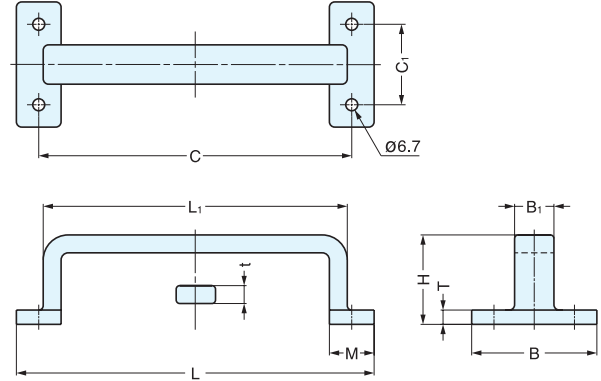

LARGE TRANSOM HANDLE

FT-200, 280

Material	Finish
316 Stainless Steel	Mirror

Item No.	L	L ₁	C	C ₁	B ₁	B	H	T	t	M	Weight (g)	Box (pcs)	Carton (pcs)
FT-200	200	170	175 (6-57/64")	45	22	70	50 (1-31/32")	8	10	25	586	1	20
FT-280	280	250	253 (9-31/32")	55	26	80	62 (2-7/16")	10	12	27	1088		10

HANDLE

KMH

KMH-150

KMHC-WT

KMHC-GR

KMHC-BU

KMHC-BL

Installation

Cover Cap (Sold Separately)

■ COVER CAP

Item No.	Material	Finish	Weight (g)
KMHC-WT	PBT	White	0.7
KMHC-GR		Grey	
KMHC-BU		Light Blue	
KMHC-BL		Black	

■ HANDLE

Item No.	Load Capacity (kgf)	Material	Finish	L	A	B	P	Weight (g)
KMH-100	51 (112 lbs)	Zinc Alloy	Satin Chrome	125 (4-59/64")	116	85	100 (3-15/16")	162
KMH-120				145 (5-45/64")	136	105	120 (4-23/32")	180
KMH-150				175 (6-57/64")	166	135	150 (5-29/32")	206