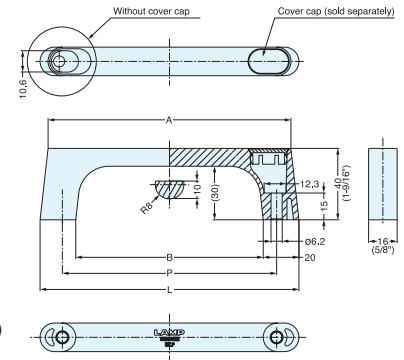

LARGE TRANSOM HANDLE

FT-200, 280

Material	Finish
316 Stainless Steel	Mirror

Item No.	L	L ₁	C	C ₁	B ₁	B	H	T	t	M	Weight (g)	Box (pcs)	Carton (pcs)
FT-200	200	170	175 (6-57/64")	45	22	70	50 (1-31/32")	8	10	25	586	1	20
FT-280	280	250	253 (9-31/32")	55	26	80	62 (2-7/16")	10	12	27	1088		10

HANDLE

KMH

KMH-150

KMHC-WT

KMHC-GR

KMHC-BU

KMHC-BL

Installation

Cover Cap (Sold Separately)

■ COVER CAP

Item No.	Material	Finish	Weight (g)
KMHC-WT	PBT	White	0.7
KMHC-GR		Grey	
KMHC-BU		Light Blue	
KMHC-BL		Black	

■ HANDLE

Item No.	Load Capacity (kgf)	Material	Finish	L	A	B	P	Weight (g)
KMH-100	51 (112 lbs)	Zinc Alloy	Satin Chrome	125 (4-59/64")	116	85	100 (3-15/16")	162
KMH-120				145 (5-45/64")	136	105	120 (4-23/32")	180
KMH-150				175 (6-57/64")	166	135	150 (5-29/32")	206