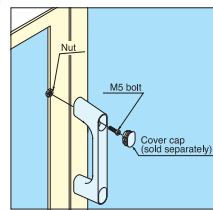

Installation