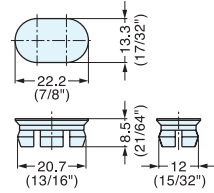

LARGE TRANSOM HANDLE

FT-200, 280

Material	Finish
316 Stainless Steel	Mirror

Item No.	L	L ₁	C	C ₁	B ₁	B	H	T	t	M	Weight (g)	Box (pcs)	Carton (pcs)
FT-200	200	170	175 (6-57/64")	45	22	70	50 (1-31/32")	8	10	25	586	1	20
FT-280	280	250	253 (9-31/32")	55	26	80	62 (2-7/16")	10	12	27	1088		10

HANDLE

KMH

KMH-150

KMHC-WT

KMHC-GR

KMHC-BU

KMHC-BL

Installation

Cover Cap (Sold Separately)

■ COVER CAP

Item No.	Material	Finish	Weight (g)
KMHC-WT	PBT	White	0.7
KMHC-GR		Grey	
KMHC-BU		Light Blue	
KMHC-BL		Black	

■ HANDLE

Item No.	Load Capacity (kgf)	Material	Finish	L	A	B	P	Weight (g)
KMH-100	51 (112 lbs)	Zinc Alloy	Satin Chrome	125 (4-59/64")	116	85	100 (3-15/16")	162
KMH-120				145 (5-45/64")	136	105	120 (4-23/32")	180
KMH-150				175 (6-57/64")	166	135	150 (5-29/32")	206