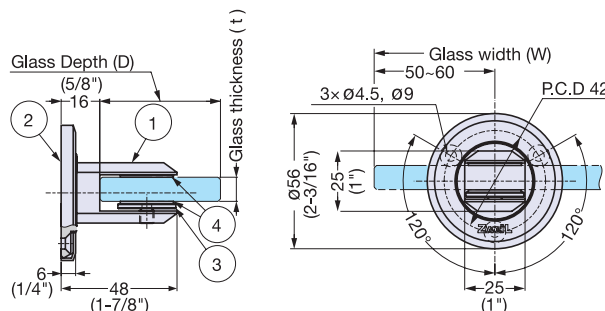

Zwei L Glass Shelf Support

ZL-2202

SHELF & SUPPORT HARDWARE

Zwei L GLASS SHELF SUPPORTS

- Sold per each. Glass not included.
- Supplied with stainless steel wood screw (4.1 x 32) and concrete anchor (for wood screw 4.1, ø6 mm hole)
- Tempered glass recommended.

Item No.	Glass Dimensions (Per 2 Clamps)			Weight (g)	Box (pcs)
	t	D	W		
ZL-2202	8 or 10 (5/16" or 25/64")	Max. 160 (6-19/64")	Max. 480 (18-7/8")	119	2

No.	Part Name	Material	Finish/Color
①	Shelf Holder	316 Stainless Steel	Zwei L
②	Base Plate		
③	Bumper Plate	Synthetic Rubber	Black
④	Bumper		

Zwei L Glass Shelf Clamp

ZL-2203

- Sold per each. Glass not included.
- Supplied with stainless steel Hex Socket Cap Screw (M8 x 55), concrete anchor (for M8, ø14 mm hole) and 8 mm allen key
- Tempered glass recommended.

Item No.	Glass Dimensions (Per 2 Clamps)		
	t	D	W
ZL-2203	8 or 10 (5/16" or 25/64")	Max. 240 (9-29/64")	Max. 640 (25-3/16")

No.	Part Name	Material	Finish/Color
①	Shelf Holder	316 Stainless Steel	Zwei L
②	Base Plate		
③	Level Adjuster	Synthetic Rubber	Black
④	Bumper		