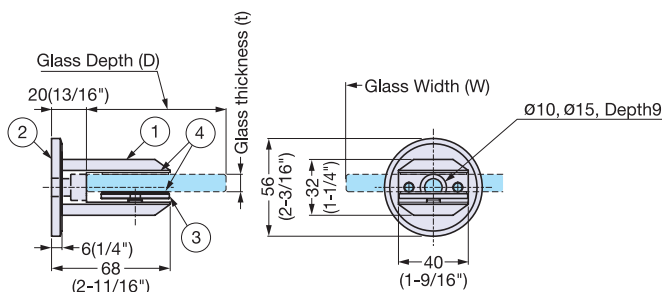

Zwei L Glass Shelf Support

ZL-2202

SHELF & SUPPORT HARDWARE

Zwei L GLASS SHELF SUPPORTS

- Sold per each. Glass not included.
- Supplied with stainless steel wood screw (4.1 x 32) and concrete anchor (for wood screw 4.1, ø6 mm hole)
- Tempered glass recommended.

Item No.	Glass Dimensions (Per 2 Clamps)			Weight (g)	Box (pcs)
	t	D	W		
ZL-2202	8 or 10 (5/16" or 25/64")	Max. 160 (6-19/64")	Max. 480 (18-7/8")	119	2

No.	Part Name	Material	Finish/Color
①	Shelf Holder	316 Stainless Steel	Zwei L
②	Base Plate		
③	Bumper Plate	Synthetic Rubber	Black
④	Bumper		

Zwei L Glass Shelf Clamp

ZL-2203

- Sold per each. Glass not included.
- Supplied with stainless steel Hex Socket Cap Screw (M8 x 55), concrete anchor (for M8, ø14 mm hole) and 8 mm allen key
- Tempered glass recommended.

Item No.	Glass Dimensions (Per 2 Clamps)		
	t	D	W
ZL-2203	8 or 10 (5/16" or 25/64")	Max. 240 (9-29/64")	Max. 640 (25-3/16")

No.	Part Name	Material	Finish/Color
①	Shelf Holder	316 Stainless Steel	Zwei L
②	Base Plate		
③	Level Adjuster	Synthetic Rubber	Black
④	Bumper		