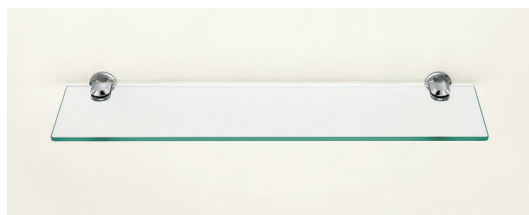

Zwei L Glass Shelf Support

ZL-2202

SHELF & SUPPORT HARDWARE

Zwei L GLASS SHELF SUPPORTS

- Sold per each. Glass not included.
- Supplied with stainless steel wood screw (4.1 x 32) and concrete anchor (for wood screw 4.1, ø6 mm hole)
- Tempered glass recommended.

Item No.	Glass Dimensions (Per 2 Clamps)			Weight (g)	Box (pcs)
	t	D	W		
ZL-2202	8 or 10 (5/16" or 25/64")	Max. 160 (6-19/64")	Max. 480 (18-7/8")	119	2

No.	Part Name	Material	Finish/Color
①	Shelf Holder	316 Stainless Steel	Zwei L
②	Base Plate		
③	Bumper Plate	Synthetic Rubber	Black
④	Bumper		

Zwei L Glass Shelf Clamp

ZL-2203

- Sold per each. Glass not included.
- Supplied with stainless steel Hex Socket Cap Screw (M8 x 55), concrete anchor (for M8, ø14 mm hole) and 8 mm allen key
- Tempered glass recommended.

Item No.	Glass Dimensions (Per 2 Clamps)		
	t	D	W
ZL-2203	8 or 10 (5/16" or 25/64")	Max. 240 (9-29/64")	Max. 640 (25-3/16")

No.	Part Name	Material	Finish/Color
①	Shelf Holder	316 Stainless Steel	Zwei L
②	Base Plate		
③	Level Adjuster	Synthetic Rubber	Black
④	Bumper		