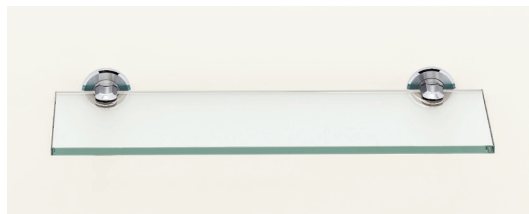

Zwei L Glass Shelf Support

ZL-2202

SHELF & SUPPORT HARDWARE

Zwei L GLASS SHELF SUPPORTS

- Sold per each. Glass not included.
- Supplied with stainless steel wood screw (4.1 x 32) and concrete anchor (for wood screw 4.1, ø6 mm hole)
- Tempered glass recommended.

Item No.	Glass Dimensions (Per 2 Clamps)			Weight (g)	Box (pcs)
	t	D	W		
ZL-2202	8 or 10 (5/16" or 25/64")	Max. 160 (6-19/64")	Max. 480 (18-7/8")	119	2

No.	Part Name	Material	Finish/Color
①	Shelf Holder	316 Stainless Steel	Zwei L
②	Base Plate		
③	Bumper Plate	Synthetic Rubber	Black
④	Bumper		

Zwei L Glass Shelf Clamp

ZL-2203

- Sold per each. Glass not included.
- Supplied with stainless steel Hex Socket Cap Screw (M8 x 55), concrete anchor (for M8, ø14 mm hole) and 8 mm allen key
- Tempered glass recommended.

Item No.	Glass Dimensions (Per 2 Clamps)		
	t	D	W
ZL-2203	8 or 10 (5/16" or 25/64")	Max. 240 (9-29/64")	Max. 640 (25-3/16")

No.	Part Name	Material	Finish/Color
①	Shelf Holder	316 Stainless Steel	Zwei L
②	Base Plate		
③	Level Adjuster	Synthetic Rubber	Black
④	Bumper		