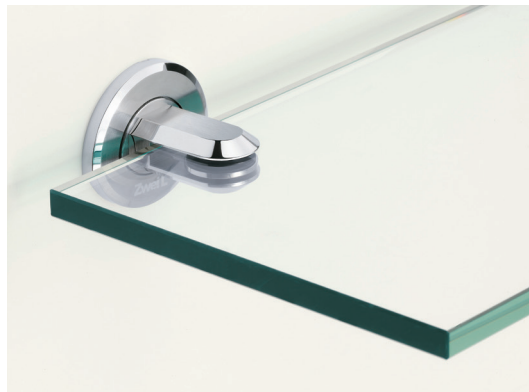

Zwei L Glass Shelf Support

ZL-2202

SHELF & SUPPORT HARDWARE

Zwei L GLASS SHELF SUPPORTS

- Sold per each. Glass not included.
- Supplied with stainless steel wood screw (4.1 x 32) and concrete anchor (for wood screw 4.1, ø6 mm hole)
- Tempered glass recommended.

Item No.	Glass Dimensions (Per 2 Clamps)			Weight (g)	Box (pcs)
	t	D	W		
ZL-2202	8 or 10 (5/16" or 25/64")	Max. 160 (6-19/64")	Max. 480 (18-7/8")	119	2

No.	Part Name	Material	Finish/Color
①	Shelf Holder	316 Stainless Steel	Zwei L
②	Base Plate		
③	Bumper Plate	Synthetic Rubber	Black
④	Bumper		

Zwei L Glass Shelf Clamp

ZL-2203

- Sold per each. Glass not included.
- Supplied with stainless steel Hex Socket Cap Screw (M8 x 55), concrete anchor (for M8, ø14 mm hole) and 8 mm allen key
- Tempered glass recommended.

Item No.	Glass Dimensions (Per 2 Clamps)		
	t	D	W
ZL-2203	8 or 10 (5/16" or 25/64")	Max. 240 (9-29/64")	Max. 640 (25-3/16")

No.	Part Name	Material	Finish/Color
①	Shelf Holder	316 Stainless Steel	Zwei L
②	Base Plate		
③	Level Adjuster	Synthetic Rubber	Black
④	Bumper		