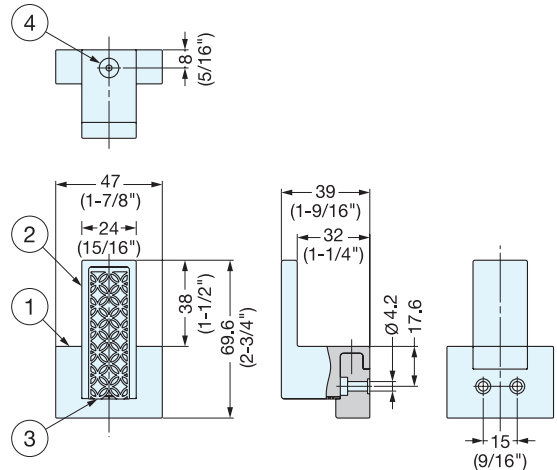

COAT HOOK (URBAN METAL/QUEST SERIES)

PXB-UM05-101-Q1

Black

Gold

- Decorative plate fitted into hook arm represents modern luxury style.
- The combination of simple form and decorative plate suite modern/classic interior design.
- Custom engraving available by special order.

Item No.	Color	Load Capacity kgf (lbs)	Weight (g)	Box (pcs)	Carton (pcs)
PXB-UM05-101-Q1-BL	Black	10 (22 lbs)	114	8	64
PXB-UM05-101-Q1-GL	Gold				

No.	Part Name	Material	Finish
①	Base	Aluminum	Gold/Black
②	Arm		
③	Plate	Brass	
④	Screw	Stainless Steel	Plain