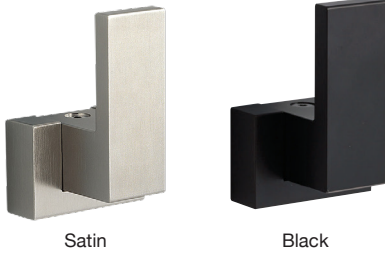

COAT HOOK (URBAN METAL SERIES)

PXB-UM05-101

Satin

Black

- An unprecedented design with sleekness from aluminum extrusion and edge treatment.
- Designed to integrate with modern style interiors where rectilinear-themed.
- Modern and minimalist appearance add to the high quality design

Item No.	Color	Load Capacity kg (lbs)	Weight (g)	Box (pcs)	Carton (pcs)
PXB-UM05-101-ST	Satin	10 (22 lbs)	112	8	64
PXB-UM05-101-BL	Black				

No.	Part Name	Material	Finish
①	Base	Aluminum	Satin/Black
②	Arm		
③	Socket Screw	Stainless Steel	Plain

COAT HOOK (URBAN METAL/QUEST SERIES)

PXB-UM05-101-Q1

Black

Gold

- Decorative plate fitted into hook arm represents modern luxury style.
- The combination of simple form and decorative plate suite modern/classic interior design.
- Custom engraving available by special order.

Item No.	Color	Load Capacity kgf (lbs)	Weight (g)	Box (pcs)	Carton (pcs)
PXB-UM05-101-Q1-BL	Black	10 (22 lbs)	114	8	64
PXB-UM05-101-Q1-GL	Gold				

No.	Part Name	Material	Finish
①	Base	Aluminum	Gold/Black
②	Arm		
③	Plate	Brass	
④	Screw	Stainless Steel	Plain