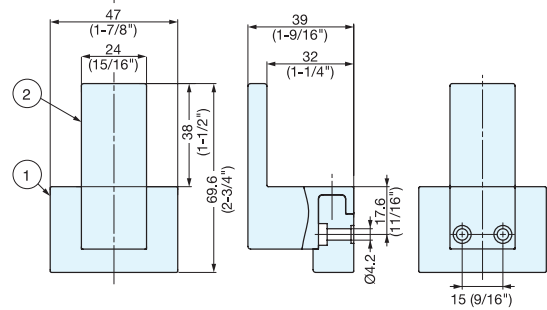

Item No.	Color	Load Capacity kg (lbs)	Weight (g)	Box (pcs)	Carton (pcs)
PXB-UM05-101-ST	Satin	10 (22 lbs)	112	8	64
PXB-UM05-101-BL	Black				

No.	Part Name	Material	Finish
①	Base	Aluminum	Satin/Black
②	Arm		
③	Socket Screw	Stainless Steel	Plain

Item No.	Color	Load Capacity kgf (lbs)	Weight (g)	Box (pcs)	Carton (pcs)
PXB-UM05-101-Q1-BL	Black	10 (22 lbs)	114	8	64
PXB-UM05-101-Q1-GL	Gold				

No.	Part Name	Material	Finish
①	Base	Aluminum	Gold/Black
②	Arm		
③	Plate	Brass	
④	Screw	Stainless Steel	Plain