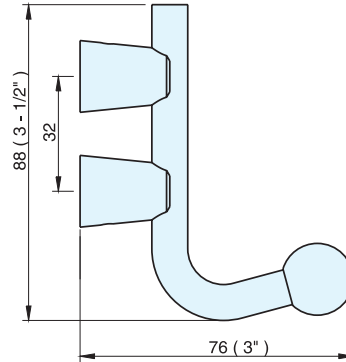

COAT HOOK

STAINLESS
304
STEEL

STAINLESS
303
STEEL

LOAD CAPACITY
10 kg
22 lbs

DSH-02

• Supplied with screws, brackets, plastic expansion anchors and allen key.

Installation

Item No.	Load Capacity (kg)	Weight (g)	Box (pcs)	Carton (pcs)	Material	Finish
DSH-02	10 (22 lbs)	178	10	100	303/304 Stainless Steel	Satin

COAT HOOK

STAINLESS
304
STEEL

STAINLESS
303
STEEL

LOAD CAPACITY
10 kg
22 lbs

DSH-03

• Supplied with screws, brackets, plastic expansion anchors and allen key.

Installation

Item No.	Load Capacity (kg)	Weight (g)	Box (pcs)	Carton (pcs)	Material	Finish
DSH-03	10 (22 lbs)	71	5	50	303/304 Stainless Steel	Satin