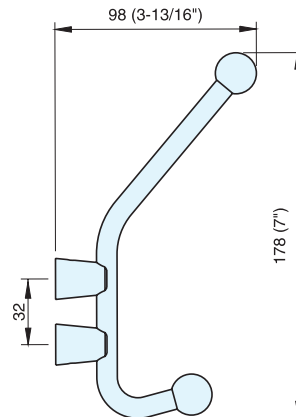

COAT HOOK

STAINLESS
304
STEEL

STAINLESS
303
STEEL

LOAD CAPACITY
10 kg
22 lbs

DSH-02

• Supplied with screws, brackets, plastic expansion anchors and allen key.

Installation

Item No.	Load Capacity (kg)	Weight (g)	Box (pcs)	Carton (pcs)	Material	Finish
DSH-02	10 (22 lbs)	178	10	100	303/304 Stainless Steel	Satin

COAT HOOK

STAINLESS
304
STEEL

STAINLESS
303
STEEL

LOAD CAPACITY
10 kg
22 lbs

DSH-03

• Supplied with screws, brackets, plastic expansion anchors and allen key.

Installation

Item No.	Load Capacity (kg)	Weight (g)	Box (pcs)	Carton (pcs)	Material	Finish
DSH-03	10 (22 lbs)	71	5	50	303/304 Stainless Steel	Satin