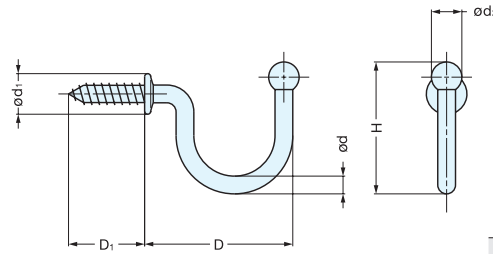

WIRE HOOK

TY

Material	Finish
304 Stainless Steel	Polished

Item No.	D	D ₁	H	d	d ₁	d ₂	Load Capacity (kg)	Weight (g)	Box (pcs)	Carton (pcs)
TY-20	21.8 (55/64")	11	14 (35/64")	2.7	6.5	4.5	3 (6.6 lbs)	1.5	200	7200
TY-25	27.0 (1-1/16")	13	17 (43/64")	3.0	7.0	5.0		3.0		
TY-30	31.2 (1-7/32")	15	20 (25/32")	3.5	8.0	6.0	7 (15.4 lbs)	5.0	100	3600
TY-35-15	36.5 (1-7/16")	15	23 (29/32")	4.0	9.0	6.5		7.0		
TY-40-15	43.5 (1-23/32")		27 (1-1/16")	4.5	10.0	7.5		8 (17.6 lbs)	11.0	50

WIRE HOOK

TF

Material	Finish
304 Stainless Steel	Polished

Item No.	D	D ₁	H	d	d ₁	d ₂	Load Capacity (kg)	Weight (g)	Box (pcs)	Carton (pcs)
TF-20	20.8 (13/16")	11	20 (25/32")	2.7	6.5	4.5	3 (6.6 lbs)	3.0	200	7200
TF-30	29.2 (1-5/32")	15	26 (1-1/32")	3.5	8.0	6.0	7 (15.4 lbs)	5.5	100	1800
TF-35	40.5 (1-19/32")	20	35 (1-3/8")	4.5	10.0	7.5	12 (26.0 lbs)	13.5	50	900

WIRE HOOK

TL

Material	Finish
304 Stainless Steel	Polished

Item No.	D	D ₁	H	d	d ₁	d ₂	Load Capacity (kg)	Weight (g)	Box (pcs)	Carton (pcs)
TL-15	16.8 (21/32")	11	15 (19/32")	2.7	6.5	4.5	5 (11 lbs)	1.9	200	7200
TL-20	22.8 (29/32")		20 (25/32")					2.1	100	3600
TL-30	29.2 (1-5/32")	15	25 (63/64")	3.5	8.0	6.0	6.0	50	900	
TL-40	40.5 (1-19/32")	20	34 (1-11/32")	4.5	10.0	7.5	12 (26 lbs)	13.5	50	900