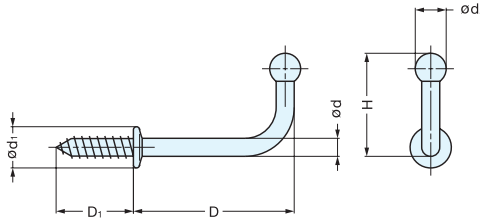

WIRE HOOK

TY

Material	Finish
304 Stainless Steel	Polished

Item No.	D	D ₁	H	d	d ₁	d ₂	Load Capacity (kg)	Weight (g)	Box (pcs)	Carton (pcs)
TY-20	21.8 (55/64")	11	14 (35/64")	2.7	6.5	4.5	3 (6.6 lbs)	1.5	200	7200
TY-25	27.0 (1-1/16")	13	17 (43/64")	3.0	7.0	5.0		3.0		
TY-30	31.2 (1-7/32")	15	20 (25/32")	3.5	8.0	6.0	7 (15.4 lbs)	5.0	100	3600
TY-35-15	36.5 (1-7/16")	15	23 (29/32")	4.0	9.0	6.5		7.0		
TY-40-15	43.5 (1-23/32")		27 (1-1/16")	4.5	10.0	7.5		8 (17.6 lbs)	11.0	50

WIRE HOOK

TF

Material	Finish
304 Stainless Steel	Polished

Item No.	D	D ₁	H	d	d ₁	d ₂	Load Capacity (kg)	Weight (g)	Box (pcs)	Carton (pcs)
TF-20	20.8 (13/16")	11	20 (25/32")	2.7	6.5	4.5	3 (6.6 lbs)	3.0	200	7200
TF-30	29.2 (1-5/32")	15	26 (1-1/32")	3.5	8.0	6.0	7 (15.4 lbs)	5.5	100	1800
TF-35	40.5 (1-19/32")	20	35 (1-3/8")	4.5	10.0	7.5	12 (26.0 lbs)	13.5	50	900

WIRE HOOK

TL

Material	Finish
304 Stainless Steel	Polished

Item No.	D	D ₁	H	d	d ₁	d ₂	Load Capacity (kg)	Weight (g)	Box (pcs)	Carton (pcs)
TL-15	16.8 (21/32")	11	15 (19/32")	2.7	6.5	4.5	5 (11 lbs)	1.9	200	7200
TL-20	22.8 (29/32")		20 (25/32")					2.1	100	3600
TL-30	29.2 (1-5/32")	15	25 (63/64")	3.5	8.0	6.0	6.0	50	900	
TL-40	40.5 (1-19/32")	20	34 (1-11/32")	4.5	10.0	7.5	12 (26 lbs)	13.5	50	900