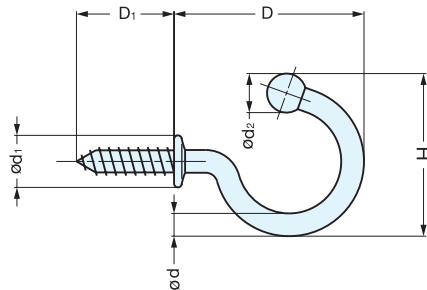

WIRE HOOK

TY

Material	Finish
304 Stainless Steel	Polished

Item No.	D	D ₁	H	d	d ₁	d ₂	Load Capacity (kg)	Weight (g)	Box (pcs)	Carton (pcs)
TY-20	21.8 (55/64")	11	14 (35/64")	2.7	6.5	4.5	3 (6.6 lbs)	1.5	200	7200
TY-25	27.0 (1-1/16")	13	17 (43/64")	3.0	7.0	5.0		3.0		
TY-30	31.2 (1-7/32")	15	20 (25/32")	3.5	8.0	6.0	7 (15.4 lbs)	5.0	100	3600
TY-35-15	36.5 (1-7/16")	15	23 (29/32")	4.0	9.0	6.5		7.0		
TY-40-15	43.5 (1-23/32")		27 (1-1/16")	4.5	10.0	7.5		8 (17.6 lbs)	11.0	50

WIRE HOOK

TF

Material	Finish
304 Stainless Steel	Polished

Item No.	D	D ₁	H	d	d ₁	d ₂	Load Capacity (kg)	Weight (g)	Box (pcs)	Carton (pcs)
TF-20	20.8 (13/16")	11	20 (25/32")	2.7	6.5	4.5	3 (6.6 lbs)	3.0	200	7200
TF-30	29.2 (1-5/32")	15	26 (1-1/32")	3.5	8.0	6.0	7 (15.4 lbs)	5.5	100	1800
TF-35	40.5 (1-19/32")	20	35 (1-3/8")	4.5	10.0	7.5	12 (26.0 lbs)	13.5	50	900

WIRE HOOK

TL

Material	Finish
304 Stainless Steel	Polished

Item No.	D	D ₁	H	d	d ₁	d ₂	Load Capacity (kg)	Weight (g)	Box (pcs)	Carton (pcs)
TL-15	16.8 (21/32")	11	15 (19/32")	2.7	6.5	4.5	5 (11 lbs)	1.9	200	7200
TL-20	22.8 (29/32")		20 (25/32")					2.1	100	3600
TL-30	29.2 (1-5/32")	15	25 (63/64")	3.5	8.0	6.0	6.0	50	900	
TL-40	40.5 (1-19/32")	20	34 (1-11/32")	4.5	10.0	7.5	12 (26 lbs)	13.5	50	900