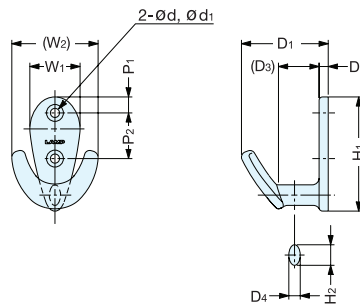

HOOK

XL-HJT

- 304 stainless steel hooks.
- Available in Mirror (M) or Combination of Mirror and Satin (TT) finish.

Item No.	D	W	H	H ₁	P ₁	P ₂	Load Capacity (kg)	Weight (g)	Box (pcs)	Carton (pcs)
XL-HJT-55/M	33	15.0	55	23	8	19	20 (44.0 lbs)	34	30	300
XL-HJT-55/TT		15.5								
XL-HJT-70/M	43	18.0	70	30	10	23	15 (33.0 lbs)	53	20	200
XL-HJT-70/TT		18.5								

Material	Finish	
	M	TT
304 Stainless Steel	Mirror	Mirror and Satin Combination

HOOK

HJT

- 4mm thick material designed for excellent durability.

Item No.	D	H	H ₁	t	W	C ₁	C ₂	Load Capacity (kg)	Weight (g)	Box (pcs)	Carton (pcs)
HJT-55	33	55	23	4	15	8	19	10 (22.0 lbs)	34	30	300
HJT-70	43	70	30	4	18	10	23	8 (17.6 lbs)	53	20	200

Material	Finish
304 Stainless Steel	Satin

FORK HOOK

EU

- Hook with unique design.
- Can hang 3 items at the same time: two on the tips and one on the neck.
- Two-tip shape ideal to hang hats, caps etc.

Item No.	W ₁	(W ₂)	D ₁	D ₂	(D ₃)	D ₄	H ₁	H ₂	d	d ₁	P ₁	P ₂
EU-50	22	38 (1-1/2")	38 (1-1/2")	4	17.8	5	50 (1-31/32")	9	4	7.4	7	20
EU-72	32	56 (2-13/64")	52 (2-3/64")	6	23.0	8	72 (2-53/64")	14	4.6	8.6	10	34