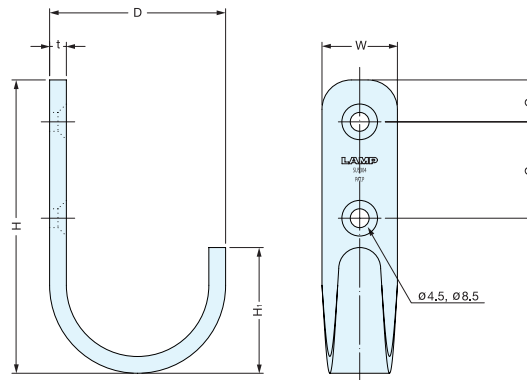

HOOK

XL-HJT

- 304 stainless steel hooks.
- Available in Mirror (M) or Combination of Mirror and Satin (TT) finish.

Item No.	D	W	H	H ₁	P ₁	P ₂	Load Capacity (kg)	Weight (g)	Box (pcs)	Carton (pcs)
XL-HJT-55/M	33	15.0	55	23	8	19	20 (44.0 lbs)	34	30	300
XL-HJT-55/TT		15.5								
XL-HJT-70/M	43	18.0	70	30	10	23	15 (33.0 lbs)	53	20	200
XL-HJT-70/TT		18.5								

Material	Finish	
	M	TT
304 Stainless Steel	Mirror	Mirror and Satin Combination

HOOK

HJT

- 4mm thick material designed for excellent durability.

Item No.	D	H	H ₁	t	W	C ₁	C ₂	Load Capacity (kg)	Weight (g)	Box (pcs)	Carton (pcs)
HJT-55	33	55	23	4	15	8	19	10 (22.0 lbs)	34	30	300
HJT-70	43	70	30	4	18	10	23	8 (17.6 lbs)	53	20	200

Material	Finish
304 Stainless Steel	Satin

FORK HOOK

EU

- Hook with unique design.
- Can hang 3 items at the same time: two on the tips and one on the neck.
- Two-tip shape ideal to hang hats, caps etc.

Item No.	W ₁	(W ₂)	D ₁	D ₂	(D ₃)	D ₄	H ₁	H ₂	d	d ₁	P ₁	P ₂
EU-50	22	38 (1-1/2")	38 (1-1/2")	4	17.8	5	50 (1-31/32")	9	4	7.4	7	20
EU-72	32	56 (2-13/64")	52 (2-3/64")	6	23.0	8	72 (2-53/64")	14	4.6	8.6	10	34

Item No.	Load Capacity (kg)	Weight (g)	Box (pcs)	Carton (pcs)
EU-50	20 (44 lbs)	42	20	120
EU-72	30 (66 lbs)	118	10	60

Material	Finish
316 Stainless Steel	Mirror