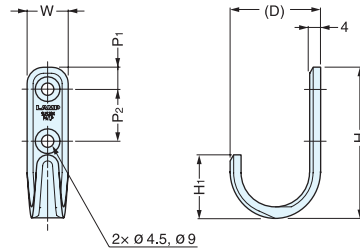

HOOK

XL-HJT

- 304 stainless steel hooks.
- Available in Mirror (M) or Combination of Mirror and Satin (TT) finish.

Item No.	D	W	H	H ₁	P ₁	P ₂	Load Capacity (kg)	Weight (g)	Box (pcs)	Carton (pcs)
XL-HJT-55/M	33	15.0	55	23	8	19	20 (44.0 lbs)	34	30	300
XL-HJT-55/TT		15.5								
XL-HJT-70/M	43	18.0	70	30	10	23	15 (33.0 lbs)	53	20	200
XL-HJT-70/TT		18.5								

Material	Finish	
	M	TT
304 Stainless Steel	Mirror	Mirror and Satin Combination

HOOK

HJT

- 4mm thick material designed for excellent durability.

Item No.	D	H	H ₁	t	W	C ₁	C ₂	Load Capacity (kg)	Weight (g)	Box (pcs)	Carton (pcs)
HJT-55	33	55	23	4	15	8	19	10 (22.0 lbs)	34	30	300
HJT-70	43	70	30	4	18	10	23	8 (17.6 lbs)	53	20	200

Material	Finish
304 Stainless Steel	Satin

FORK HOOK

EU

- Hook with unique design.
- Can hang 3 items at the same time: two on the tips and one on the neck.
- Two-tip shape ideal to hang hats, caps etc.

Item No.	W ₁	(W ₂)	D ₁	D ₂	(D ₃)	D ₄	H ₁	H ₂	d	d ₁	P ₁	P ₂
EU-50	22	38 (1-1/2")	38 (1-1/2")	4	17.8	5	50 (1-31/32")	9	4	7.4	7	20
EU-72	32	56 (2-13/64")	52 (2-3/64")	6	23.0	8	72 (2-53/64")	14	4.6	8.6	10	34

Item No.	Load Capacity (kg)	Weight (g)	Box (pcs)	Carton (pcs)
EU-50	20 (44 lbs)	42	20	120
EU-72	30 (66 lbs)	118	10	60

Material	Finish
316 Stainless Steel	Mirror