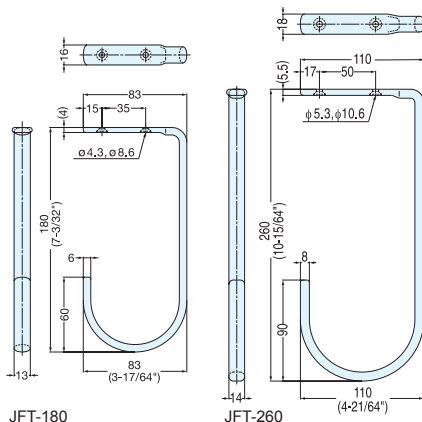

# LARGE UTILITY HOOK

# JFT-180, 260

Material	Finish
303 Stainless Steel	Mirror

Item No.	Load Capacity (kg)	Weight (g)	Box (pcs)	Carton (pcs)	Screw
JFT-180	10 ( 22 lbs)	180	5	30	4.5 × 25
JFT-260	15 ( 33 lbs)	380			5.1 × 38

# XL-CUJ

Material	Finish
303 Stainless Steel	Mirror Satin combination

Item No.	D	W	W1	(H)	(H1)	P1	P2	t	t1	d1	d2	Load Capacity (kg)	Weight (g)	Box (pcs)	Carton (pcs)	Screw
XL-CUJ-45TT	46 (1-13/16")	12	10	( 75 ) (2-61/64")	(36)	8.5	20	4.5	6	3.8	7.2	19 ( 42 lbs )	48	20	120	3.5 × 20
XL-CUJ-70TT	72 (2-53/64")			(112) (4-13/32")	(56)	10.0	35	4.5	6	4.3	8.6	14 ( 30 lbs )	82	10	60	4.0 × 20

# XL-CUF

Material	Finish
303 Stainless Steel	Mirror Satin combination

Item No.	D	(H)	(H1)	P1	P2	P3	t	t1	d1	d2	Load Capacity (kg)	Weight (g)	Box (pcs)	Carton (pcs)	Screw
XL-CUF-110TT	112	198	91.0	17	-	70	7.5	10	5.2	10.5	32 (70 lbs)	357	5	30	5 × 30
XL-CUF-170TT	173	300	138.5	20	55	110	7.5	10	6.2	12.5	15 (33 lbs)	552		20	6 × 30