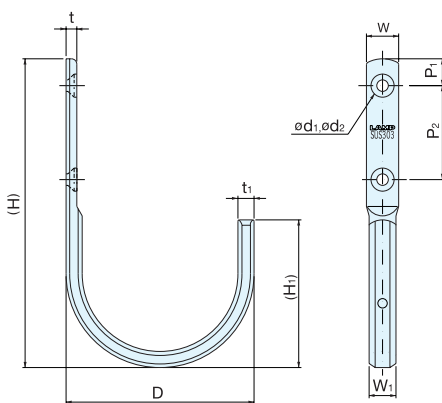

# JFT-180, 260

Material	Finish
303 Stainless Steel	Mirror

Item No.	Load Capacity (kg)	Weight (g)	Box (pcs)	Carton (pcs)	Screw
JFT-180	10 ( 22 lbs)	180	5	30	4.5 × 25
JFT-260	15 ( 33 lbs)	380			5.1 × 38

# XL-CUJ

Material	Finish
303 Stainless Steel	Mirror Satin combination

Item No.	D	W	W1	(H)	(H1)	P1	P2	t	t1	d1	d2	Load Capacity (kg)	Weight (g)	Box (pcs)	Carton (pcs)	Screw
XL-CUJ-45TT	46 (1-13/16")	12	10	( 75 ) (2-61/64")	(36)	8.5	20	4.5	6	3.8	7.2	19 ( 42 lbs )	48	20	120	3.5 × 20
XL-CUJ-70TT	72 (2-53/64")			(112) (4-13/32")	(56)	10.0	35	4.5	6	4.3	8.6	14 ( 30 lbs )	82	10	60	4.0 × 20