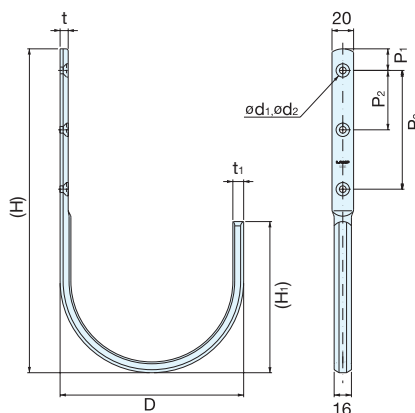

# JFT-180, 260

Material	Finish
303 Stainless Steel	Mirror

Item No.	Load Capacity (kg)	Weight (g)	Box (pcs)	Carton (pcs)	Screw
JFT-180	10 ( 22 lbs)	180	5	30	4.5 × 25
JFT-260	15 ( 33 lbs)	380			5.1 × 38

# XL-CUJ

Material	Finish
303 Stainless Steel	Mirror Satin combination

Item No.	D	W	W1	(H)	(H1)	P1	P2	t	t1	d1	d2	Load Capacity (kg)	Weight (g)	Box (pcs)	Carton (pcs)	Screw
XL-CUJ-45TT	46 (1-13/16")	12	10	( 75 ) (2-61/64")	(36)	8.5	20	4.5	6	3.8	7.2	19 ( 42 lbs )	48	20	120	3.5 × 20
XL-CUJ-70TT	72 (2-53/64")			(112) (4-13/32")	(56)	10.0	35	4.5	6	4.3	8.6	14 ( 30 lbs )	82	10	60	4.0 × 20

# LARGE UTILITY HOOK

# XL-CUF

Material	Finish
303 Stainless Steel	Mirror Satin combination

Item No.	D	(H)	(H1)	P1	P2	P3	t	t1	d1	d2	Load Capacity (kg)	Weight (g)	Box (pcs)	Carton (pcs)	Screw
XL-CUF-110TT	112	198	91.0	17	-	70	7.5	10	5.2	10.5	32 (70 lbs)	357	5	30	5 × 30
XL-CUF-170TT	173	300	138.5	20	55	110	7.5	10	6.2	12.5	15 (33 lbs)	552		20	6 × 30