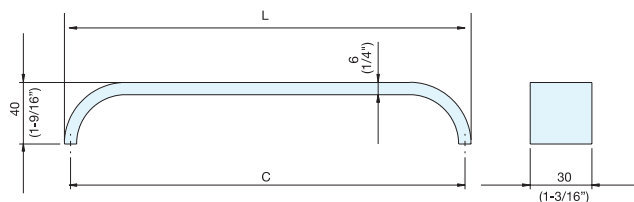

HANDLE

30 SERIES

Item No.	L	C	Weight (g)	Box (pcs)	Carton (pcs)
3096	118	96 (3-25/32")	72	25	250
3097	151	128 (5-1/32")	90		
3098	189	160 (6-19/64")	108		
3099	224	192 (7-9/16")	128		

Material	Finish
304 Stainless Steel	Satin

HANDLE

50 SERIES

Discontinued

Item No.	L	C	Weight (g)	Box (pcs)	Carton (pcs)
5010	118	96 (3-25/32")	69	25	250
5011	151	128 (5-1/32")	86		
5012	189	160 (6-19/64")	103		
5013	224	192 (7-9/16")	122		

Material	Finish
304 Stainless Steel	Satin

HANDLE

DSI-120

Item No.	L	C	Weight (g)	Box (pcs)	Carton (pcs)
DSI-120-96	102	96 (3-25/32")	186	25	250
DSI-120-128	134	128 (5-1/16")	248		
DSI-120-160	166	160 (6-5/16")	275		
DSI-120-192	196	192 (7-9/16")	375	10	100
DSI-120-320	326	320 (12-19/32")	620		
DSI-120-512	518	512 (20-5/32")	992		