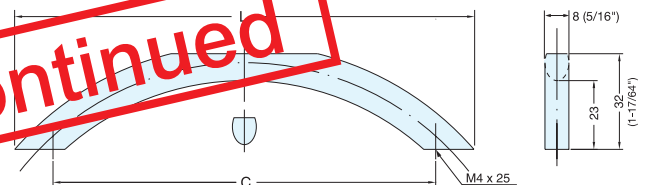

HANDLE

30 SERIES

Item No.	L	C	Weight (g)	Box (pcs)	Carton (pcs)
3096	118	96 (3-25/32")	72	25	250
3097	151	128 (5-1/32")	90		
3098	189	160 (6-19/64")	108		
3099	224	192 (7-9/16")	128		

Material	Finish
304 Stainless Steel	Satin

HANDLE

50 SERIES

Discontinued

Item No.	L	C	Weight (g)	Box (pcs)	Carton (pcs)
5010	118	96 (3-25/32")	69	25	250
5011	151	128 (5-1/32")	86		
5012	189	160 (6-19/64")	103		
5013	224	192 (7-9/16")	122		

Material	Finish
304 Stainless Steel	Satin