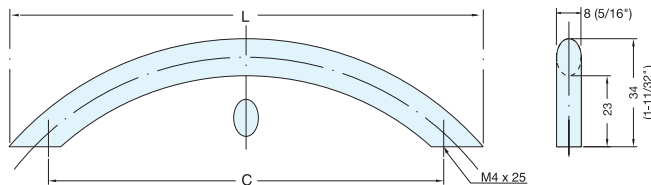

HANDLE

30 SERIES

Item No.	L	C	Weight (g)	Box (pcs)	Carton (pcs)
3096	118	96 (3-25/32")	72	25	250
3097	151	128 (5-1/32")	90		
3098	189	160 (6-19/64")	108		
3099	224	192 (7-9/16")	128		

Material	Finish
304 Stainless Steel	Satin

HANDLE

50 SERIES

Discontinued

Item No.	L	C	Weight (g)	Box (pcs)	Carton (pcs)
5010	118	96 (3-25/32")	69	25	250
5011	151	128 (5-1/32")	86		
5012	189	160 (6-19/64")	103		
5013	224	192 (7-9/16")	122		

Material	Finish
304 Stainless Steel	Satin

HANDLE

DSI-120

Item No.	L	C	Weight (g)	Box (pcs)	Carton (pcs)
DSI-120-96	102	96 (3-25/32")	186	25	250
DSI-120-128	134	128 (5-1/16")	248		
DSI-120-160	166	160 (6-5/16")	275		
DSI-120-192	196	192 (7-9/16")	375	10	100
DSI-120-320	326	320 (12-19/32")	620		
DSI-120-512	518	512 (20-5/32")	992		