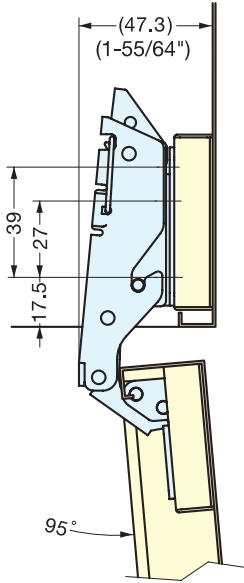

# CONCEALED HINGE (CLIP-ON)

# H95TS

HINGES

CONCEALED HINGES (CLIP-ON)

- 95° opening concealed hinge.
- Clip-on feature allows easy door installation/removal.
- Safety lock feature.
- Door opens without hitting adjacent cabinets.
- Ideal when 2 doors are close together.
- Hinge body and mounting plate sold separately.

Installation

Item No.	Weight (g)	Box (pcs)
H95TSH	149	100
H95TSZ	94	100

Item No.	Part Name	Material	Finish
H95TSH	Body	Steel	Nickel
H95TSZ	Mounting Plate		