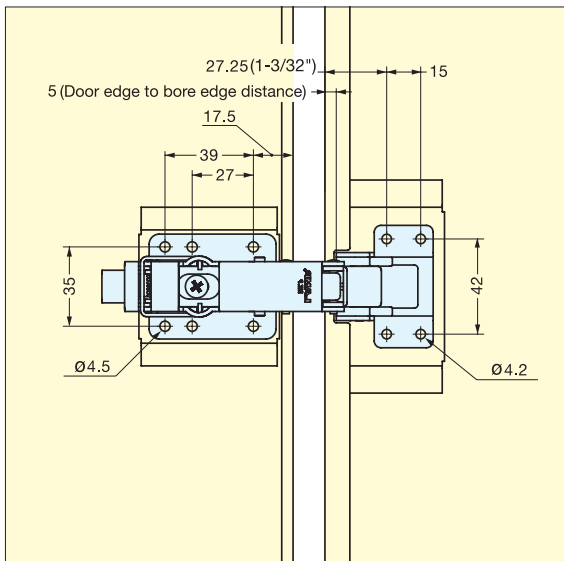

# CONCEALED HINGE (CLIP-ON)

# H95TS

HINGES

CONCEALED HINGES (CLIP-ON)

- 95° opening concealed hinge.
- Clip-on feature allows easy door installation/removal.
- Safety lock feature.
- Door opens without hitting adjacent cabinets.
- Ideal when 2 doors are close together.
- Hinge body and mounting plate sold separately.

Installation

Item No.	Weight (g)	Box (pcs)
H95TSH	149	100
H95TSZ	94	100

Item No.	Part Name	Material	Finish
H95TSH	Body	Steel	Nickel
H95TSZ	Mounting Plate		