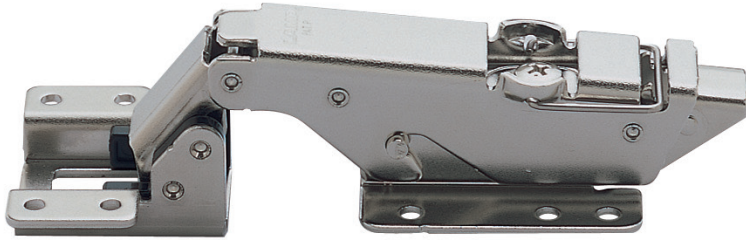

# CONCEALED HINGE (CLIP-ON)

# H95TS

HINGES

CONCEALED HINGES (CLIP-ON)

- 95° opening concealed hinge.
- Clip-on feature allows easy door installation/removal.
- Safety lock feature.
- Door opens without hitting adjacent cabinets.
- Ideal when 2 doors are close together.
- Hinge body and mounting plate sold separately.

Installation

Item No.	Weight (g)	Box (pcs)
H95TSH	149	100
H95TSZ	94	100

Item No.	Part Name	Material	Finish
H95TSH	Body	Steel	Nickel
H95TSZ	Mounting Plate		