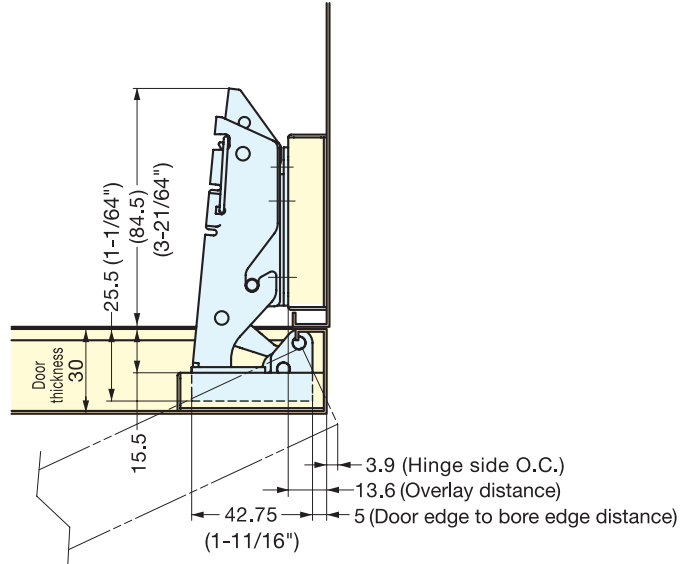

# CONCEALED HINGE (CLIP-ON)

# H95TS

HINGES

CONCEALED HINGES (CLIP-ON)

- 95° opening concealed hinge.
- Clip-on feature allows easy door installation/removal.
- Safety lock feature.
- Door opens without hitting adjacent cabinets.
- Ideal when 2 doors are close together.
- Hinge body and mounting plate sold separately.

Installation

Item No.	Weight (g)	Box (pcs)
H95TSH	149	100
H95TSZ	94	100

Item No.	Part Name	Material	Finish
H95TSH	Body	Steel	Nickel
H95TSZ	Mounting Plate		