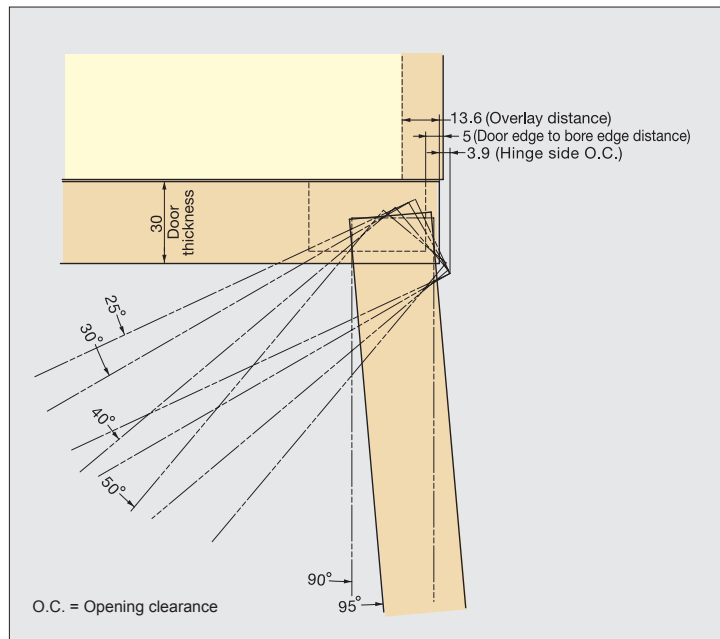

# CONCEALED HINGE (CLIP-ON)

# H95TS

HINGES

CONCEALED HINGES (CLIP-ON)

- 95° opening concealed hinge.
- Clip-on feature allows easy door installation/removal.
- Safety lock feature.
- Door opens without hitting adjacent cabinets.
- Ideal when 2 doors are close together.
- Hinge body and mounting plate sold separately.

Installation

Item No.	Weight (g)	Box (pcs)
H95TSH	149	100
H95TSZ	94	100

Item No.	Part Name	Material	Finish
H95TSH	Body	Steel	Nickel
H95TSZ	Mounting Plate		