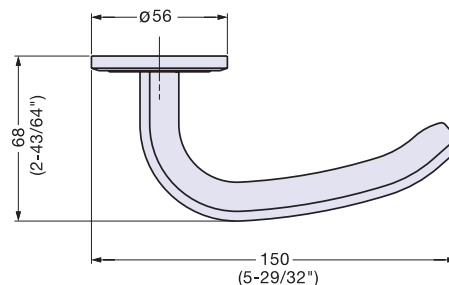

Zwei L Lever Handle

STAINLESS
316
STEEL

ZL-1101

- Non-handed.
- For use with mortise case locks, etc. (Not supplied).

Item No.	Material	Finish/Color	Weight (g)	Box (pcs)
ZL-1101	316 Stainless Steel	Zwei L	1205	1

Zwei L Lever Handle

STAINLESS
316
STEEL

ZL-1102

- Non-handed.
- For use with mortise case locks, etc. (Not supplied).

Item No.	Material	Finish/Color	Weight (g)	Box (pcs)
ZL-1102	316 Stainless Steel	Zwei L	1133	1