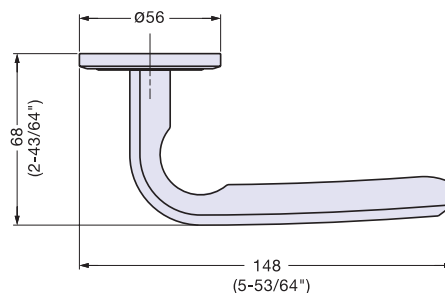

Zwei L Lever Handle

STAINLESS
316
STEEL

ZL-1101

- Non-handed.
- For use with mortise case locks, etc. (Not supplied).

Item No.	Material	Finish/Color	Weight (g)	Box (pcs)
ZL-1101	316 Stainless Steel	Zwei L	1205	1

Zwei L Lever Handle

STAINLESS
316
STEEL

ZL-1102

- Non-handed.
- For use with mortise case locks, etc. (Not supplied).

Item No.	Material	Finish/Color	Weight (g)	Box (pcs)
ZL-1102	316 Stainless Steel	Zwei L	1133	1