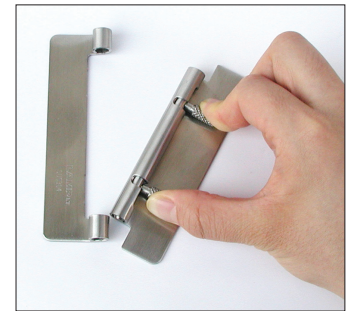

QUICK RELEASE HINGE

HG-OT

HG-OTA45L

- Easy and quick to install/remove doors.
- With or without holes available.
- Left handed and Right handed models available.
- Available as weld-on type without holes (HG-OTB) and screw-on type with holes (HG-OTA).

Item No.		Holes	Weight (g)	Box (pcs)	Carton (pcs)	No.	Part Name	Material	Finish
Left	Right								
HG-OTA45L	HG-OTA45R	With screw holes	40	30	300	①	Plate	304 Stainless Steel	Satin
HG-OTB45L	HG-OTB45R	Without screw holes				②	Spring		
						③	Hinge Pin	303 Stainless Steel	

QUICK RELEASE HINGE

HG-OT

HG-OTB shown

HG-OTA75

HG-OTA100

- Easy and quick to install/remove doors.
- With or without holes available.
- Available as weld-on type without holes (HG-OTB) and screw-on type with holes (HG-OTA).
- Non-handed.

Item No.	Holes	Weight (g)	Box (pcs)	Carton (pcs)	No.	Part Name	Material	Finish
HG-OTA75	With screw holes	70	40	160	①	Plate	304 Stainless Steel	Satin
HG-OTB75	Without screw holes				②	Spring		
HG-OTA100	With screw holes	90	30	120	③	Hinge Pin	303 Stainless Steel	
HG-OTB100	Without screw holes							