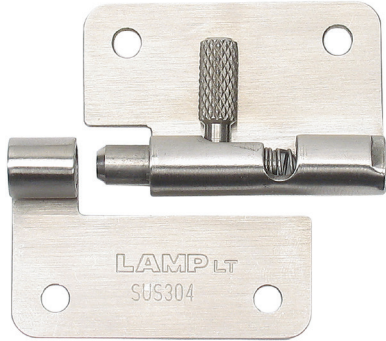

QUICK RELEASE HINGE

HG-OT

HG-OTA45L

- Easy and quick to install/remove doors.
- With or without holes available.
- Left handed and Right handed models available.
- Available as weld-on type without holes (HG-OTB) and screw-on type with holes (HG-OTA).

Item No.		Holes	Weight (g)	Box (pcs)	Carton (pcs)	No.	Part Name	Material	Finish
Left	Right								
HG-OTA45L	HG-OTA45R	With screw holes	40	30	300	①	Plate	304 Stainless Steel	Satin
HG-OTB45L	HG-OTB45R	Without screw holes				②	Spring		
						③	Hinge Pin	303 Stainless Steel	

QUICK RELEASE HINGE

HG-OT

HG-OTB shown

HG-OTA75

HG-OTA100

- Easy and quick to install/remove doors.
- With or without holes available.
- Available as weld-on type without holes (HG-OTB) and screw-on type with holes (HG-OTA).
- Non-handed.

Item No.	Holes	Weight (g)	Box (pcs)	Carton (pcs)	No.	Part Name	Material	Finish
HG-OTA75	With screw holes	70	40	160	①	Plate	304 Stainless Steel	Satin
HG-OTB75	Without screw holes				②	Spring		
HG-OTA100	With screw holes	90	30	120	③	Hinge Pin	303 Stainless Steel	
HG-OTB100	Without screw holes							