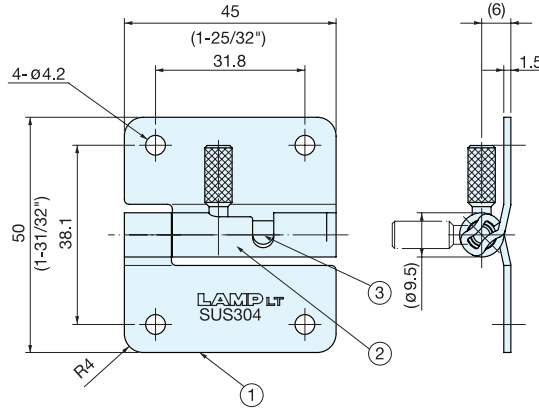

QUICK RELEASE HINGE

HG-OT

HG-OTA45L

- Easy and quick to install/remove doors.
- With or without holes available.
- Left handed and Right handed models available.
- Available as weld-on type without holes (HG-OTB) and screw-on type with holes (HG-OTA).

Item No.		Holes	Weight (g)	Box (pcs)	Carton (pcs)	No.	Part Name	Material	Finish
Left	Right								
HG-OTA45L	HG-OTA45R	With screw holes	40	30	300	①	Plate	304 Stainless Steel	Satin
HG-OTB45L	HG-OTB45R	Without screw holes				②	Spring		
						③	Hinge Pin	303 Stainless Steel	

Item No.	Holes	Weight (g)	Box (pcs)	Carton (pcs)	No.	Part Name	Material	Finish
HG-OTA75	With screw holes	70	40	160	①	Plate	304 Stainless Steel	Satin
HG-OTB75	Without screw holes				②	Spring		
HG-OTA100	With screw holes	90	30	120	③	Hinge Pin	303 Stainless Steel	
HG-OTB100	Without screw holes							