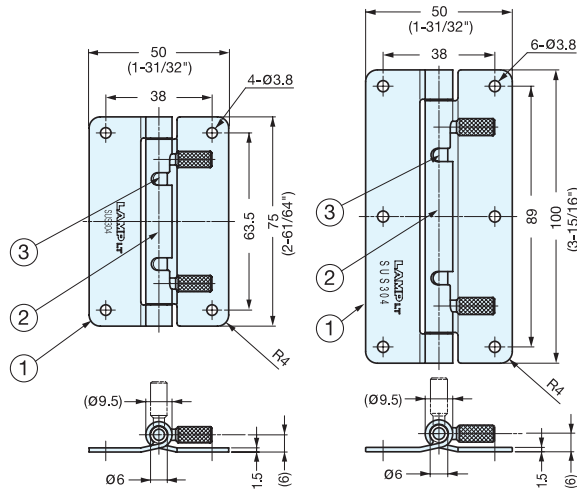

QUICK RELEASE HINGE

HG-OT

HG-OTA45L

- Easy and quick to install/remove doors.
- With or without holes available.
- Left handed and Right handed models available.
- Available as weld-on type without holes (HG-OTB) and screw-on type with holes (HG-OTA).

Item No.		Holes	Weight (g)	Box (pcs)	Carton (pcs)	No.	Part Name	Material	Finish
Left	Right								
HG-OTA45L	HG-OTA45R	With screw holes	40	30	300	①	Plate	304 Stainless Steel	Satin
HG-OTB45L	HG-OTB45R	Without screw holes				②	Spring		
						③	Hinge Pin	303 Stainless Steel	

QUICK RELEASE HINGE

HG-OT

HG-OTB shown

HG-OTA75

HG-OTA100

- Easy and quick to install/remove doors.
- With or without holes available.
- Available as weld-on type without holes (HG-OTB) and screw-on type with holes (HG-OTA).
- Non-handed.

Item No.	Holes	Weight (g)	Box (pcs)	Carton (pcs)	No.	Part Name	Material	Finish
HG-OTA75	With screw holes	70	40	160	①	Plate	304 Stainless Steel	Satin
HG-OTB75	Without screw holes				②	Spring		
HG-OTA100	With screw holes	90	30	120	③	Hinge Pin	303 Stainless Steel	
HG-OTB100	Without screw holes							