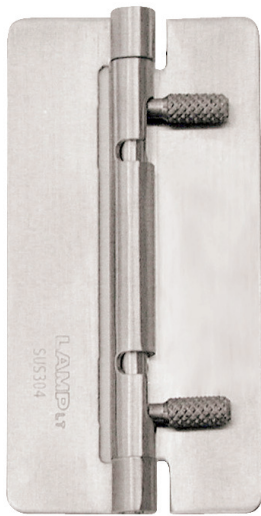

QUICK RELEASE HINGE

HG-OT

HG-OTA45L

- Easy and quick to install/remove doors.
- With or without holes available.
- Left handed and Right handed models available.
- Available as weld-on type without holes (HG-OTB) and screw-on type with holes (HG-OTA).

Item No.		Holes	Weight (g)	Box (pcs)	Carton (pcs)	No.	Part Name	Material	Finish
Left	Right								
HG-OTA45L	HG-OTA45R	With screw holes	40	30	300	①	Plate	304 Stainless Steel	Satin
HG-OTB45L	HG-OTB45R	Without screw holes				②	Spring		
						③	Hinge Pin	303 Stainless Steel	

QUICK RELEASE HINGE

HG-OT

HG-OTB shown

HG-OTA75

HG-OTA100

- Easy and quick to install/remove doors.
- With or without holes available.
- Available as weld-on type without holes (HG-OTB) and screw-on type with holes (HG-OTA).
- Non-handed.