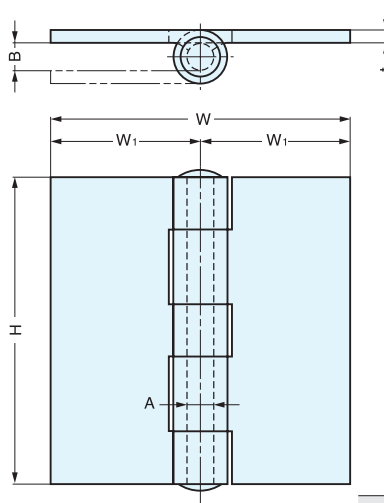

STAINLESS STEEL WELD-ON HINGE

LSK

• Available as weld-on type without holes only. For screw-on type butt hinges, please see 3535 and 4040 Series hinges (P.192).

Material	Finish
304 Stainless Steel	Satin

Item No.	H	W₁	W	A	B	t	Weight (g)	Box (pcs)	Carton (pcs)		
LSK-1157-1	51 (2")	25.0	50 (2")	6	6	2.5	76	10	250		
LSK-1157-2	64 (2-1/2")	32.0	64 (2-1/2")	7	7	3.0	141		150		
LSK-1157-3	76 (3")	37.0	74 (2-15/16")				188		100		
LSK-1157-4	89 (3-1/2")	43.5	87 (3-3/8")	8	8	4.0	257		80		
LSK-1157-5	101.6 (4")	49.5	99 (3-7/8")				417		50		
LSK-1157-6	127 (5")	59.5	119 (4-43/64")				11	11	681	6	30
LSK-1157-7	152 (6")	71.5	143 (5-5/8")	12	12	928	4	20