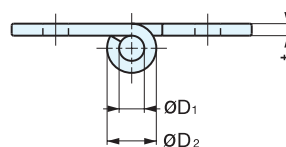

## LSA, LSB

• Available as a weld-on type without holes (LSA) or screw-on type with holes (LSB).  
Note: Screw holes for LSB Series are not countersunk.

Material	Finish
304 Stainless Steel	Mirror

Item No.	Holes	H	W	P <sub>1</sub>	P <sub>2</sub>	P <sub>3</sub>	P <sub>4</sub>	t	d	D <sub>1</sub>	(D <sub>2</sub> )	N <sub>1</sub>	N <sub>2</sub>	Door Weight (kg/pair)	Weight (g)	Box (pcs)	Carton (pcs)		
LSA-40	Without Holes	40 ( 1-37/64" )	35 ( 1-3/8" )	-	-	-	-	1.5	-	3.0	6.3	-	3	6 ( 13 lbs/pair )	25	20	500		
LSA-50		50 ( 1-31/32" )		-	-	-	-		-					-	-			8 ( 17 lbs/pair )	30
LSA-65		65 ( 2-9/16" )	50 ( 1-31/32" )	-	-	-	-	2.0	-	4.5	8.8	-	5	13 ( 28 lbs/pair )	66				
LSA-75		75 ( 2-61/64" )		-	-	-	-		-					15 ( 33 lbs/pair )	76				
LSA-90		90 ( 3-35/64" )		-	-	-	-		-					25 ( 55 lbs/pair )	190				
LSA-100	100 ( 3-15/16" )	60 ( 2-23/64" )	-	-	-	-	3.0	-	6.0	12.3	-	-	30 ( 66 lbs/pair )	200	10	100			
LSB-40	With Holes	40 ( 1-37/64" )	35 ( 1-3/8" )	22	26	-	-	1.5	3.2	3.0	6.3	4	3	6 ( 13 lbs/pair )	25	20	500		
LSB-50		50 ( 1-31/32" )		-	34	-	-		-					4.3	-			8 ( 17 lbs/pair )	30
LSB-65		65 ( 2-9/16" )	50 ( 1-31/32" )	30	23	23	-	2.0	-	4.5	8.8	6	5	13 ( 28 lbs/pair )	64				
LSB-75		75 ( 2-61/64" )		27	27	-	-		5.3					-	15 ( 33 lbs/pair )			74	
LSB-90		90 ( 3-35/64" )		35	35	-	-		-					-	25 ( 55 lbs/pair )			180	
LSB-100		100 ( 3-15/16" )	60 ( 2-23/64" )	38	26	26	26	3.0	6.4	6.0	12.3	8	-	30 ( 66 lbs/pair )	195			10	100