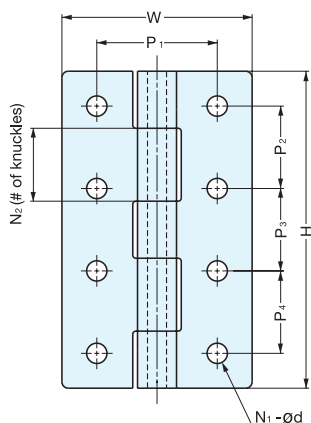

# BUTT HINGE

## LSA, LSB

• Available as a weld-on type without holes (LSA) or screw-on type with holes (LSB).  
Note: Screw holes for LSB Series are not countersunk.

Material	Finish
304 Stainless Steel	Mirror

Item No.	Holes	H	W	P <sub>1</sub>	P <sub>2</sub>	P <sub>3</sub>	P <sub>4</sub>	t	d	D <sub>1</sub>	(D <sub>2</sub> )	N <sub>1</sub>	N <sub>2</sub>	Door Weight (kg/pair)	Weight (g)	Box (pcs)	Carton (pcs)		
LSA-40	Without Holes	40 ( 1-37/64" )	35 ( 1-3/8" )	-	-	-	-	1.5	-	3.0	6.3	-	3	6 ( 13 lbs/pair )	25	20	500		
LSA-50		50 ( 1-31/32" )		-	-	-	-		-					-	-			8 ( 17 lbs/pair )	30
LSA-65		65 ( 2-9/16" )	50 ( 1-31/32" )	-	-	-	-	2.0	-	4.5	8.8	-	5	13 ( 28 lbs/pair )	66				
LSA-75		75 ( 2-61/64" )		-	-	-	-		-					15 ( 33 lbs/pair )	76				
LSA-90		90 ( 3-35/64" )		-	-	-	-		-					25 ( 55 lbs/pair )	190				
LSA-100	100 ( 3-15/16" )	60 ( 2-23/64" )	-	-	-	-	3.0	-	6.0	12.3	-	-	30 ( 66 lbs/pair )	200	10	100			
LSB-40	With Holes	40 ( 1-37/64" )	35 ( 1-3/8" )	22	26	-	-	1.5	3.2	3.0	6.3	4	3	6 ( 13 lbs/pair )	25	20	500		
LSB-50		50 ( 1-31/32" )		-	34	-	-		-					4.3	-			8 ( 17 lbs/pair )	30
LSB-65		65 ( 2-9/16" )	50 ( 1-31/32" )	30	23	23	-	2.0	-	4.5	8.8	6	5	13 ( 28 lbs/pair )	64				
LSB-75		75 ( 2-61/64" )		27	27	-	-		5.3					-	15 ( 33 lbs/pair )			74	
LSB-90		90 ( 3-35/64" )		35	35	-	-		-					-	25 ( 55 lbs/pair )			180	
LSB-100		100 ( 3-15/16" )	60 ( 2-23/64" )	38	26	26	26	3.0	6.4	6.0	12.3	8	-	30 ( 66 lbs/pair )	195			10	100