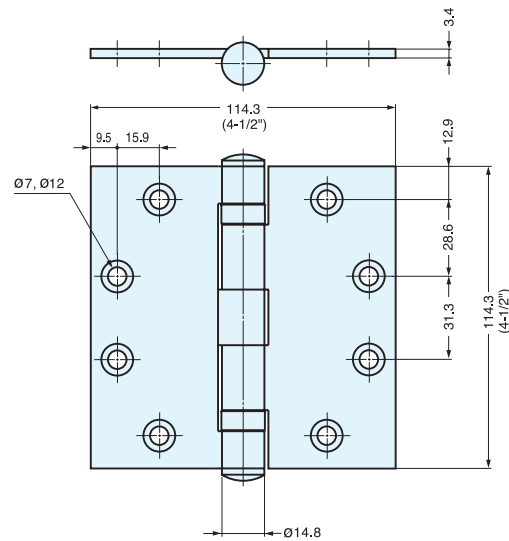

BUTT HINGE

3535/SS, 4040/SS

3535/SS

4040/SS

- Door weight:
3535/SS Max. 25 kg/pair (55 lbs/pair)
4040/SS Max. 40 kg/pair (88 lbs/pair)

Material	Finish
304 Stainless Steel	Satin

Item No.	H	W	C ₁	C ₂	C ₃	C ₄	C ₅	A	t	Weight (g)	Box (pcs)	Carton (pcs)
3535/SS	89.0 (3-1/2")	89.0 (3-1/2")	9.1	8.0	9.1	35.4	-	14.0	3.0	145	2	100
4040/SS	101.6 (4")	101.6 (4")	9.5	9.5	13.0	25.5	24.6	14.8	3.4	195		50

BUTT HINGE (W/BALL BEARING)

4545B/SS

- Ball bearing provides smooth movement.
- Door weight: Max. 45 kg/pair (99 lbs/pair)

Item No.	Weight (g)	Box (pcs)	Carton (pcs)	Material	Finish
4545B/SS	420	2	50	304 Stainless Steel	Satin