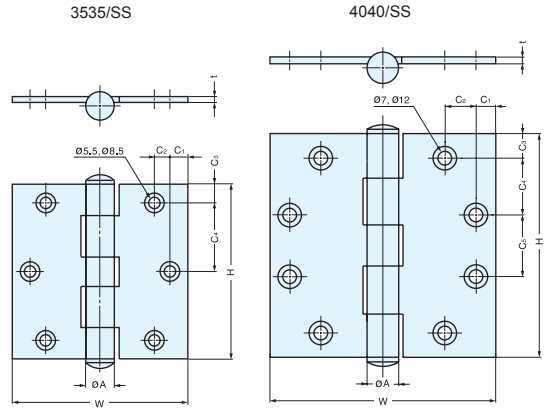

BUTT HINGE

3535/SS, 4040/SS

3535/SS

4040/SS

- Door weight:
3535/SS Max. 25 kg/pair (55 lbs/pair)
4040/SS Max. 40 kg/pair (88 lbs/pair)

Material	Finish
304 Stainless Steel	Satin

Item No.	H	W	C ₁	C ₂	C ₃	C ₄	C ₅	A	t	Weight (g)	Box (pcs)	Carton (pcs)
3535/SS	89.0 (3-1/2")	89.0 (3-1/2")	9.1	8.0	9.1	35.4	-	14.0	3.0	145	2	100
4040/SS	101.6 (4")	101.6 (4")	9.5	9.5	13.0	25.5	24.6	14.8	3.4	195		50

BUTT HINGE (W/BALL BEARING)

4545B/SS

- Ball bearing provides smooth movement.
- Door weight: Max. 45 kg/pair (99 lbs/pair)

Item No.	Weight (g)	Box (pcs)	Carton (pcs)	Material	Finish
4545B/SS	420	2	50	304 Stainless Steel	Satin