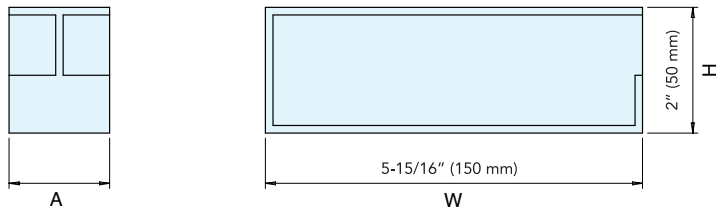

SLIDING DOOR HANDLE

STAINLESS
304
STEEL

DSI-4257

- Contemporary handle design that can be accessed from door front, back, or edge.
- Requires adhesive for installation (such as 2-part epoxy, not supplied.)

Item No.	W	H	A	Weight (g)	Box (pcs)	Carton (pcs)
DSI-4257-35	2" (50)	7-7/8" (200)	1-3/8" (35)	528	1	8
DSI-4257-45			1-3/4" (45)	625		

Material	Finish
304 Stainless Steel	Satin

SLIDING DOOR HANDLE

STAINLESS
304
STEEL

DSI-4258

- Contemporary handle design that can be accessed from door front, back, or edge.
- Requires adhesive for installation (such as 2-part epoxy, not supplied.)
- Unique, horizontal design for more natural movement.

Item No.	W	H	A	Weight (g)	Box (pcs)	Carton (pcs)
DSI-4258-35	5-15/16" (150)	2" (50)	1-3/8" (35)	496	1	18
DSI-4258-45			1-3/4" (45)	542		

Material	Finish
304 Stainless Steel	Satin