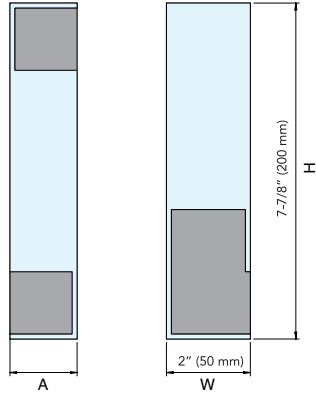

SLIDING DOOR HANDLE

STAINLESS
304
STEEL

DSI-4257

- Contemporary handle design that can be accessed from door front, back, or edge.
- Requires adhesive for installation (such as 2-part epoxy, not supplied.)

Item No.	W	H	A	Weight (g)	Box (pcs)	Carton (pcs)
DSI-4257-35	2" (50)	7-7/8" (200)	1-3/8" (35)	528	1	8
DSI-4257-45			1-3/4" (45)	625		

Material	Finish
304 Stainless Steel	Satin

SLIDING DOOR HANDLE

STAINLESS
304
STEEL

DSI-4258

- Contemporary handle design that can be accessed from door front, back, or edge.
- Requires adhesive for installation (such as 2-part epoxy, not supplied.)
- Unique, horizontal design for more natural movement.

Item No.	W	H	A	Weight (g)	Box (pcs)	Carton (pcs)
DSI-4258-35	5-15/16" (150)	2" (50)	1-3/8" (35)	496	1	18
DSI-4258-45			1-3/4" (45)	542		

Material	Finish
304 Stainless Steel	Satin