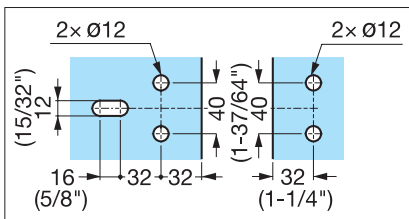

Zwei L Turn Knob Latch

STAINLESS
316
STEEL

ZL-2401

ZL-2401

- ZL-2401 includes latch body, 2 strikes, and installation screws.
- ZL-2401-INR (for wood) and ZL-2401-INR-GB (for glass) sold separately.
- ZL-2401-INR-GB: Supplied with stainless steel screw (M5 × 14) and 4 mm allen key.
- ZL-2401-INR: Supplied with stainless steel screw (M5 × 30) and 4 mm allen key.

ZL-2401-INR

• Wood Door Cut Out Dimensions

• Glass Door Cut Out Dimensions

ZL-2401-INR

ZL-2401-INR-GB

■ Accessories (Sold Separately)

Item No.	Door Material	Weight (g)	Box (pcs)
ZL-2401-INR-GB	Glass	-	1
ZL-2401-INR	Wood	-	1

■ Latch Body

Item No.	Door Material	Door Thickness(mm)	Weight (g)	Box (pcs)
ZL-2401	Glass	8-12	-	1
	Wood	28-40	-	1

No.	Part Name	Material	Finish
①	Body	316 Stainless Steel	Zwei L
②	Indicator	ABS	Red/Blue
③	Bracket	316 Stainless Steel	Zwei L