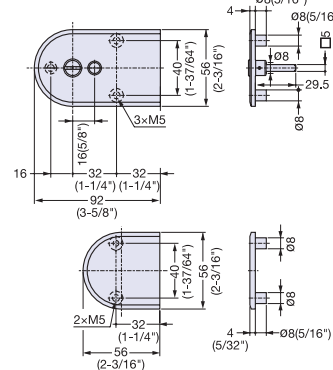

Zwei L Turn Knob Latch

STAINLESS
316
STEEL

ZL-2401

ZL-2401

- ZL-2401 includes latch body, 2 strikes, and installation screws.
- ZL-2401-INR (for wood) and ZL-2401-INR-GB (for glass) sold separately.
- ZL-2401-INR-GB: Supplied with stainless steel screw (M5 × 14) and 4 mm allen key.
- ZL-2401-INR: Supplied with stainless steel screw (M5 × 30) and 4 mm allen key.

ZL-2401-INR

• Wood Door Cut Out Dimensions

• Glass Door Cut Out Dimensions

ZL-2401-INR

ZL-2401-INR-GB

■ Accessories (Sold Separately)

Item No.	Door Material	Weight (g)	Box (pcs)
ZL-2401-INR-GB	Glass	-	1
ZL-2401-INR	Wood	-	1

■ Latch Body

Item No.	Door Material	Door Thickness(mm)	Weight (g)	Box (pcs)
ZL-2401	Glass	8-12	-	1
	Wood	28-40	-	1

No.	Part Name	Material	Finish
①	Body	316 Stainless Steel	Zwei L
②	Indicator	ABS	Red/Blue
③	Bracket	316 Stainless Steel	Zwei L