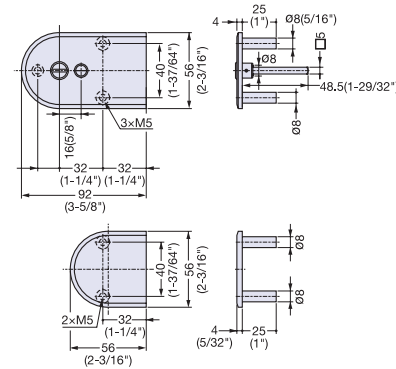

Zwei L Turn Knob Latch

STAINLESS
316
STEEL

ZL-2401

ZL-2401

- ZL-2401 includes latch body, 2 strikes, and installation screws.
- ZL-2401-INR (for wood) and ZL-2401-INR-GB (for glass) sold separately.
- ZL-2401-INR-GB: Supplied with stainless steel screw (M5 × 14) and 4 mm allen key.
- ZL-2401-INR: Supplied with stainless steel screw (M5 × 30) and 4 mm allen key.

ZL-2401-INR

• Wood Door Cut Out Dimensions

• Glass Door Cut Out Dimensions

ZL-2401-INR

ZL-2401-INR-GB

■ Accessories (Sold Separately)

Item No.	Door Material	Weight (g)	Box (pcs)
ZL-2401-INR-GB	Glass	-	1
ZL-2401-INR	Wood	-	1

■ Latch Body

Item No.	Door Material	Door Thickness(mm)	Weight (g)	Box (pcs)
ZL-2401	Glass	8-12	-	1
	Wood	28-40	-	1

No.	Part Name	Material	Finish
①	Body	316 Stainless Steel	Zwei L
②	Indicator	ABS	Red/Blue
③	Bracket	316 Stainless Steel	Zwei L