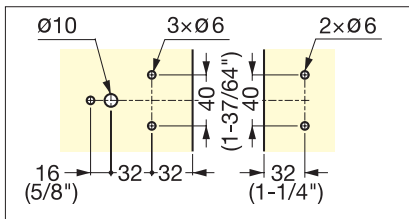

Zwei L Turn Knob Latch

STAINLESS
316
STEEL

ZL-2401

ZL-2401

- ZL-2401 includes latch body, 2 strikes, and installation screws.
- ZL-2401-INR (for wood) and ZL-2401-INR-GB (for glass) sold separately.
- ZL-2401-INR-GB: Supplied with stainless steel screw (M5 × 14) and 4 mm allen key.
- ZL-2401-INR: Supplied with stainless steel screw (M5 × 30) and 4 mm allen key.

ZL-2401-INR

• Wood Door Cut Out Dimensions

• Glass Door Cut Out Dimensions

ZL-2401-INR

ZL-2401-INR-GB

■ Accessories (Sold Separately)

Item No.	Door Material	Weight (g)	Box (pcs)
ZL-2401-INR-GB	Glass	-	1
ZL-2401-INR	Wood	-	1

■ Latch Body

Item No.	Door Material	Door Thickness(mm)	Weight (g)	Box (pcs)
ZL-2401	Glass	8-12	-	1
	Wood	28-40	-	1

No.	Part Name	Material	Finish
①	Body	316 Stainless Steel	Zwei L
②	Indicator	ABS	Red/Blue
③	Bracket	316 Stainless Steel	Zwei L