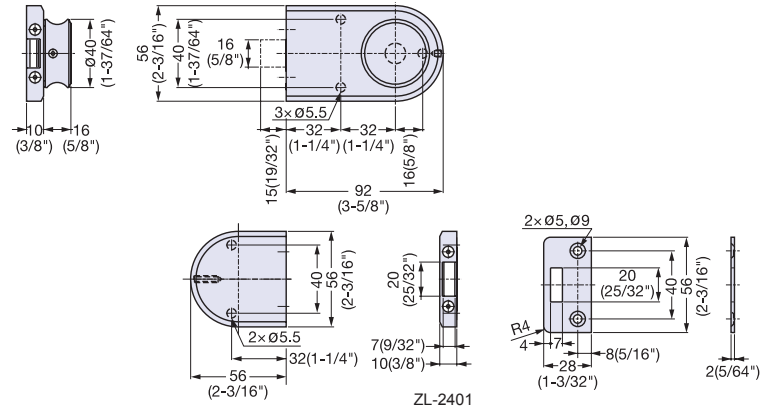

Zwei L Turn Knob Latch

STAINLESS
316
STEEL

ZL-2401

ZL-2401

- ZL-2401 includes latch body, 2 strikes, and installation screws.
- ZL-2401-INR (for wood) and ZL-2401-INR-GB (for glass) sold separately.
- ZL-2401-INR-GB: Supplied with stainless steel screw (M5 × 14) and 4 mm allen key.
- ZL-2401-INR: Supplied with stainless steel screw (M5 × 30) and 4 mm allen key.

ZL-2401-INR

• Wood Door Cut Out Dimensions

• Glass Door Cut Out Dimensions

ZL-2401-INR

ZL-2401-INR-GB

■ Accessories (Sold Separately)

Item No.	Door Material	Weight (g)	Box (pcs)
ZL-2401-INR-GB	Glass	-	1
ZL-2401-INR	Wood	-	1

■ Latch Body

Item No.	Door Material	Door Thickness(mm)	Weight (g)	Box (pcs)
ZL-2401	Glass	8-12	-	1
	Wood	28-40	-	1

No.	Part Name	Material	Finish
①	Body	316 Stainless Steel	Zwei L
②	Indicator	ABS	Red/Blue
③	Bracket	316 Stainless Steel	Zwei L