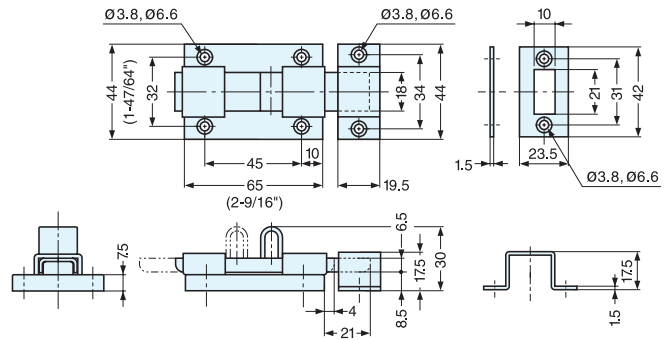

SLIDE BOLT

KR-65

• Supplied with mortise and surface strike.

Item No.	Weight (g)	Box (pcs)	Carton (pcs)	Material	Finish
KR-65	125	10	100	304 Stainless Steel	Polished