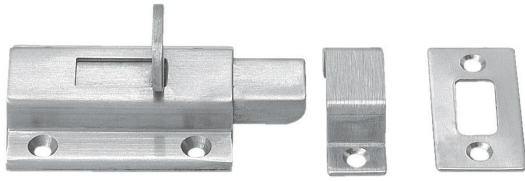

# SLIDE BOLT

# KR-50

• Supplied with mortise and surface strike.

Item No.	Weight (g)	Box (pcs)	Carton (pcs)	Material	Finish
KR-50	80	20	200	304 Stainless Steel	Satin

# KR-65

• Supplied with mortise and surface strike.

Item No.	Weight (g)	Box (pcs)	Carton (pcs)	Material	Finish
KR-65	125	10	100	304 Stainless Steel	Polished