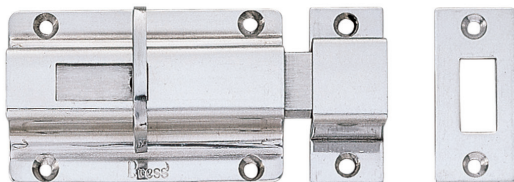

SLIDE BOLT

KR-75

• Supplied with mortise and surface strike.

Item No.	Weight (g)	Box (pcs)	Carton (pcs)	Material	Finish
KR-75	225	10	100	304 Stainless Steel	Satin