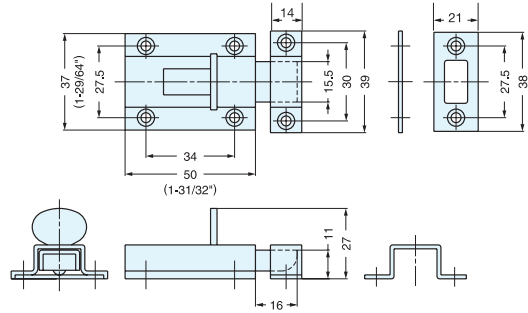

# KR-50

• Supplied with mortise and surface strike.

Item No.	Weight (g)	Box (pcs)	Carton (pcs)	Material	Finish
KR-50	80	20	200	304 Stainless Steel	Satin