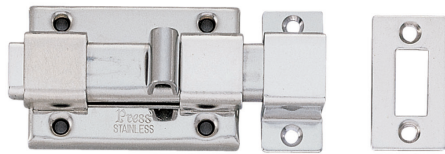

# SLIDE BOLT

# KR-50

• Supplied with mortise and surface strike.

Item No.	Weight (g)	Box (pcs)	Carton (pcs)	Material	Finish
KR-50	80	20	200	304 Stainless Steel	Satin

# KR-65

• Supplied with mortise and surface strike.

Item No.	Weight (g)	Box (pcs)	Carton (pcs)	Material	Finish
KR-65	125	10	100	304 Stainless Steel	Polished