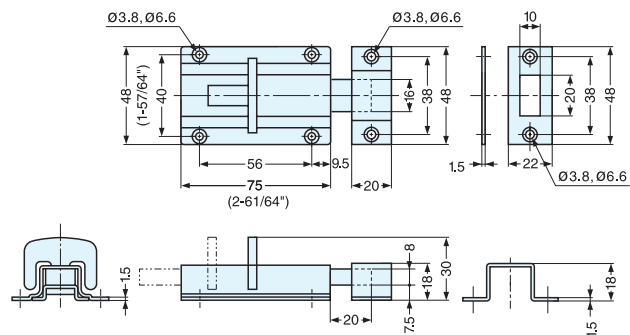

SLIDE BOLT

KR-75

• Supplied with mortise and surface strike.

Item No.	Weight (g)	Box (pcs)	Carton (pcs)	Material	Finish
KR-75	225	10	100	304 Stainless Steel	Satin