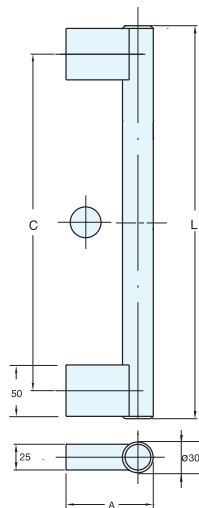

DSI-3330

- For use with DSI mounting kits (sold separately, See P.10).
- Please specify Interior/Exterior type when ordering:
  - Posts for Exterior handles are threaded to accept screws.
  - Posts for Interior handles have set screws for DSI mounting kits.
- Similar style to 16 and 27 series cabinet handles. (P.36)

Material	Finish
304 Stainless Steel	Satin

Item No.		L	C	A	Weight (kg)		Box (pcs)	Carton (pcs)
Interior	Exterior				Interior	Exterior		
DSI-3330-30-30I	DSI-3330-30-30E	350	300 (11-13/16")	90 (3-9/16")	1.49 (3.3 lbs)	1.57 (3.5 lbs)	1	10
DSI-3330-30-50I	DSI-3330-30-50E	550	500 (19-11/16")		1.70 (3.7 lbs)	1.70 (3.7 lbs)