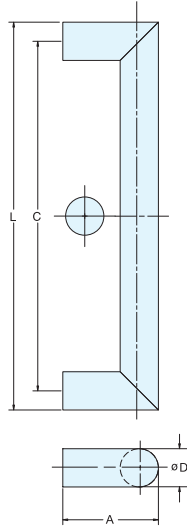

DOOR HANDLE

STAINLESS
304
STEEL

DSI-3310

- For use with DSI mounting kits (sold separately, See P.10).
- Please specify Interior/Exterior type when ordering:
 - Posts for Exterior handles are threaded to accept screws.
 - Posts for Interior handles have set screws for DSI mounting kits.
- Similar style to DIH series cabinet handles. (P.36)

Material	Finish
304 Stainless Steel	Satin

Item No.		D	L	C	A	Weight (kg)		Box (pcs)	Carton (pcs)
Interior	Exterior					Interior	Exterior		
DSI-3310-15-15I	DSI-3310-15-15E	15	165 (6-1/2")	150 (5-29/32")	55 (2-3/16")	0.32 (0.7 lbs)	0.32 (0.7 lbs)	1	10
DSI-3310-15-20I	DSI-3310-15-20E		215 (8-1/2")	200 (7-7/8")		0.39 (0.9 lbs)	0.40 (0.9 lbs)		
DSI-3310-15-30I	DSI-3310-15-30E		315 (12-3/8")	300 (11-13/16")		0.52 (1.1 lbs)	0.54 (1.2 lbs)		
DSI-3310-20-20I	DSI-3310-20-20E	20	220 (8-11/16")	200 (7-7/8")	65 (2-9/16")	0.16 (0.4 lbs)	0.18 (0.4 lbs)		
DSI-3310-20-25I	DSI-3310-20-25E		270 (10-5/8")	250 (9-27/32")		0.18 (0.4 lbs)	0.20 (0.4 lbs)		
DSI-3310-20-30I	DSI-3310-20-30E		320 (12-5/8")	300 (11-13/16")		0.20 (0.4 lbs)	0.23 (0.5 lbs)		
DSI-3310-30-25I	DSI-3310-30-25E	30	280 (11")	250 (9-27/32")	90 (3-9/16")	0.48 (1.1 lbs)	0.48 (1.1 lbs)		
DSI-3310-30-30I	DSI-3310-30-30E		330 (12")	300 (11-13/16")		0.52 (1.1 lbs)	0.52 (1.1 lbs)		
DSI-3310-30-35I	DSI-3310-30-35E		380 (14-15/16")	350 (13-25/32")		0.59 (1.3 lbs)	0.57 (1.3 lbs)		
DSI-3310-30-60I	DSI-3310-30-60E		630 (24-13/16")	600 (23-5/8")		0.95 (2.1 lbs)	0.95 (2.1 lbs)		

Material	Finish
304 Stainless Steel	Satin

Item No.		L	C	A	Weight (kg)		Box (pcs)	Carton (pcs)
Interior	Exterior				Interior	Exterior		
DSI-3330-30-30I	DSI-3330-30-30E	350	300 (11-13/16")	90 (3-9/16")	1.49 (3.3 lbs)	1.57 (3.5 lbs)	1	10
DSI-3330-30-50I	DSI-3330-30-50E	550	500 (19-11/16")		1.70 (3.7 lbs)	1.70 (3.7 lbs)		