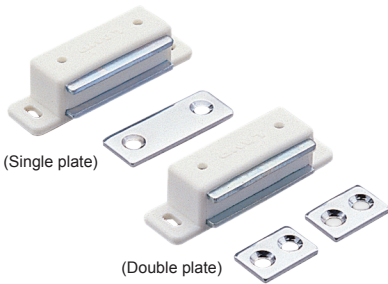

MAGNETIC CATCH

MC-SP

• Double plate option available for double doors meeting in the center.

No.	Part Name	Material	Finish/Color
①	Housing	PBT	White
②	Yoke	430 Stainless Steel	Plain
③	Counterplate		
④	Magnet	Ferrite	-

Item No.	L	L ₁	L ₂	D	D ₁	H	H ₁	C ₁	C ₂	C ₃	d ₁	d ₂	d ₃	t	d ₄	A	B	Magnetic Force (kg)	Weight (g)	Box (pcs)	Carton (pcs)	
MC-SPM-S	86 (3-25/64")	68.4	63	17.0	15	13 (33/64")	4	77	9.2	57	20	3	6	4.5	1.5	6.8	70 (2-3/4")	12 (15/32")	4.8 (10.5 lbs)	57.0	12	360
MC-SPM-W																	30 (1-3/16")	11 (7/16")				
MC-SPL-S	106 (4-11/64")	85.6	80	20.5	18	16 (5/8")	94	11.4	25	65	25	3	6	4.5	2.0	6.8	79 (3-7/64")	14 (35/64")	5.6 (12.3 lbs)	100.0	6	180
MC-SPL-W																	38 (1-1/2")	-				

MAGNETIC CATCH

MC-K

• Double plate option available for double doors meeting in the center.

No.	Part Name	Material	Finish/Color
①	Housing	PBT	White
②	Yoke	Steel	Chromate
③	Counterplate		Chrome
④	Magnet	Ferrite	-

HEAVY DUTY MAGNETIC CATCH

MCH

• Special design provides screw mounting options in 2 different planes.
• Strong and heavy duty magnetic catch.

No.	Part Name	Material	Finish
①	Housing	Zinc Alloy	Nickel
②	Magnet	Ferrite	-
③	Yoke	Steel	Yellow Zinc Chromate
④	Counterplate		