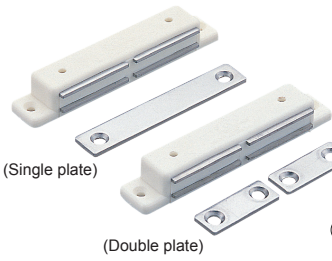

MAGNETIC CATCH

MC-SP

• Double plate option available for double doors meeting in the center.

No.	Part Name	Material	Finish/Color
①	Housing	PBT	White
②	Yoke	430 Stainless Steel	Plain
③	Counterplate		
④	Magnet	Ferrite	-

Item No.	L	L ₁	L ₂	D	D ₁	H	H ₁	C ₁	C ₂	C ₃	d ₁	d ₂	d ₃	t	d ₄	A	B	Magnetic Force (kg)	Weight (g)	Box (pcs)	Carton (pcs)	
MC-SPM-S	86 (3-25/64")	68.4	63	17.0	15	13 (33/64")	4	77	9.2	57	20	3	6	4.5	1.5	6.8	70 (2-3/4")	12 (15/32")	4.8 (10.5 lbs)	57.0	12	360
MC-SPM-W																	30 (1-3/16")	11 (7/16")				
MC-SPL-S	106 (4-11/64")	85.6	80	20.5	18	16 (5/8")	94	11.4	25	65	25	3	6	4.5	2.0	6.8	79 (3-7/64")	14 (35/64")	5.6 (12.3 lbs)	100.0	6	180
MC-SPL-W																	38 (1-1/2")	-				

MAGNETIC CATCH

MC-K

• Double plate option available for double doors meeting in the center.

No.	Part Name	Material	Finish/Color
①	Housing	PBT	White
②	Yoke	Steel	Chromate
③	Counterplate		Chrome
④	Magnet	Ferrite	-

HEAVY DUTY MAGNETIC CATCH

MCH

• Special design provides screw mounting options in 2 different planes.
• Strong and heavy duty magnetic catch.

No.	Part Name	Material	Finish
①	Housing	Zinc Alloy	Nickel
②	Magnet	Ferrite	-
③	Yoke	Steel	Yellow Zinc Chromate
④	Counterplate		