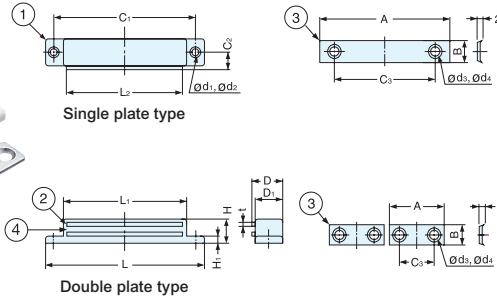

MAGNETIC CATCH

MC-SP

• Double plate option available for double doors meeting in the center.

No.	Part Name	Material	Finish/Color
①	Housing	PBT	White
②	Yoke	430 Stainless Steel	Plain
③	Counterplate		
④	Magnet	Ferrite	-

Item No.	L	L ₁	L ₂	D	D ₁	H	H ₁	C ₁	C ₂	C ₃	d ₁	d ₂	d ₃	t	d ₄	A	B	Magnetic Force (kg)	Weight (g)	Box (pcs)	Carton (pcs)	
MC-SPM-S	86 (3-25/64")	68.4	63	17.0	15	13 (33/64")	4	77	9.2	57	20	3	6	4.5	1.5	6.8	70 (2-3/4")	12 (15/32")	4.8 (10.5 lbs)	57.0	12	360
MC-SPM-W																	30 (1-3/16")	11 (7/16")				
MC-SPL-S	106 (4-11/64")	85.6	80	20.5	18	16 (5/8")	94	11.4	25	65	25	3	6	4.5	2.0	6.8	79 (3-7/64")	14 (35/64")	5.6 (12.3 lbs)	100.0	6	180
MC-SPL-W																	38 (1-1/2")	-				

MAGNETIC CATCH

MC-K

• Double plate option available for double doors meeting in the center.

No.	Part Name	Material	Finish/Color
①	Housing	PBT	White
②	Yoke	Steel	Chromate
③	Counterplate		Chrome
④	Magnet	Ferrite	-

Item No.	L	L ₁	L ₂	D	D ₁	H	H ₁	C ₁	C ₂	C ₃	d ₁	d ₂	d ₃	A	B	Magnetic Force (kg)	Weight (g)	Box (pcs)	Carton (pcs)
MC-KM-S	50.5 (1-63/64")	33	30	17	15	12 (15/32")	3.0	42	10.0	20	3.2x6.2	4.2	6.7	30 (1-3/16")	11.5 (29/64")	2.4 (5.2 lbs)	26	12	720
MC-KL-S																			
MC-KL-W	60.0 (2-23/64")	42	38	18	15	16 (5/8")	3.2	50	10.5	10	3.2x6.0	4.3	6.4	20 (25/32")	13.0 (33/64")	2.8 (6.1 lbs)	45	6	360