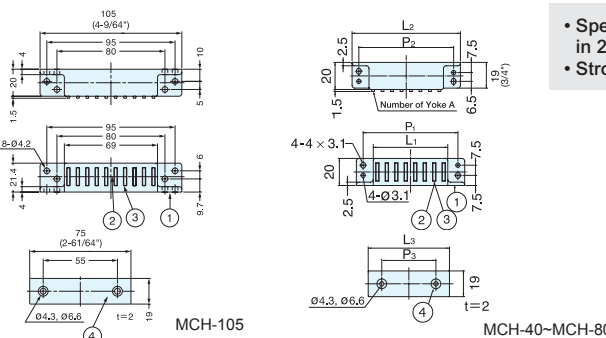

HEAVY DUTY MAGNETIC CATCH

MCH

• Special design provides screw mounting options in 2 different planes.
• Strong and heavy duty magnetic catch.

No.	Part Name	Material	Finish
①	Housing	Zinc Alloy	Nickel
②	Magnet	Ferrite	-
③	Yoke	Steel	Yellow Zinc Chromate
④	Counterplate		

Item No.	L₁	L₂	L₃	P₁	P₂	P₃	A	Magnetic Force (kg)	Weight (g)	Box (pcs)	Carton (pcs)
MCH-40	20	40 (1-37/64")	22 (55/64")	30	30	12	3	3 (6.6 lbs)	56	60	300
MCH-50	27	50 (1-31/32")	29 (1-9/64")	40	40	18	4	7 (15.4 lbs)	74	50	250
MCH-61	41	61 (2-13/32")	43 (1-11/16")	50	50	27	6	11 (24.2 lbs)	110	40	200
MCH-80	55	80 (3-5/32")	60 (2-23/64")	70	70	40	8	14 (30.8 lbs)	140	30	150
MCH-105	69	105 (4-9/64")	75 (2-61/64")	80	80	55	10	15 (33.0 lbs)	206	24	120