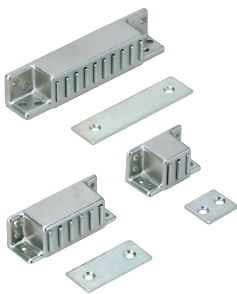

MAGNETIC CATCH

MC-SP

• Double plate option available for double doors meeting in the center.

No.	Part Name	Material	Finish/Color
①	Housing	PBT	White
②	Yoke	430 Stainless Steel	Plain
③	Counterplate		
④	Magnet	Ferrite	-

MAGNETIC CATCH

MC-K

• Double plate option available for double doors meeting in the center.

No.	Part Name	Material	Finish/Color
①	Housing	PBT	White
②	Yoke	Steel	Chromate
③	Counterplate		Chrome
④	Magnet	Ferrite	-

HEAVY DUTY MAGNETIC CATCH

MCH

• Special design provides screw mounting options in 2 different planes.
• Strong and heavy duty magnetic catch.

No.	Part Name	Material	Finish
①	Housing	Zinc Alloy	Nickel
②	Magnet	Ferrite	-
③	Yoke	Steel	Yellow Zinc Chromate
④	Counterplate		