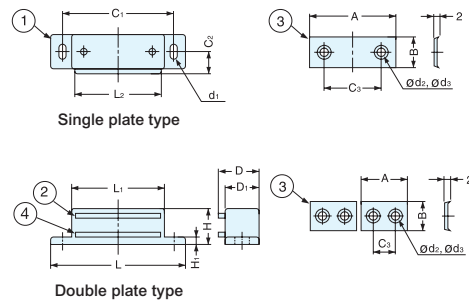

MAGNETIC CATCH

MC-SP

• Double plate option available for double doors meeting in the center.

No.	Part Name	Material	Finish/Color
①	Housing	PBT	White
②	Yoke	430 Stainless Steel	Plain
③	Counterplate		
④	Magnet	Ferrite	-

Item No.	L	L ₁	L ₂	D	D ₁	H	H ₁	C ₁	C ₂	C ₃	d ₁	d ₂	d ₃	t	d ₄	A	B	Magnetic Force (kg)	Weight (g)	Box (pcs)	Carton (pcs)	
MC-SPM-S	86 (3-25/64")	68.4	63	17.0	15	13 (33/64")	4	77	9.2	57	20	3	6	4.5	1.5	6.8	70 (2-3/4")	12 (15/32")	4.8 (10.5 lbs)	57.0	12	360
MC-SPM-W																	30 (1-3/16")	11 (7/16")				
MC-SPL-S	106 (4-11/64")	85.6	80	20.5	18	16 (5/8")	94	11.4	25	65	25	3	6	4.5	2.0	6.8	79 (3-7/64")	14 (35/64")	5.6 (12.3 lbs)	100.0	6	180
MC-SPL-W																	38 (1-1/2")	-				

MAGNETIC CATCH

MC-K

• Double plate option available for double doors meeting in the center.

No.	Part Name	Material	Finish/Color
①	Housing	PBT	White
②	Yoke	Steel	Chromate
③	Counterplate		Chrome
④	Magnet	Ferrite	-