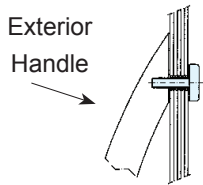

DOOR HANDLES AND APPLIANCE PULLS

Mounting Kit for DSI Series Door Handles

Single handle installation kit for wood/glass/metal doors

Max. Door Thickness:

DSI-1630-30: 100 mm (4")	DSI-3310-30: 60 mm (2-3/8")
DSI-2000-20: 80 mm (3-3/16")	DSI-3330-30: 100 mm (4")
DSI-2000-30: 80 mm (3-3/16")	DSI-4400-15: 60 mm (2-3/8")
DSI-3310-15: 60 mm (2-3/8")	DSI-4400-20: 60 mm (2-3/8")
DSI-3310-20: 60 mm (2-3/8")	DSI-4400-30: 60 mm (2-3/8")

Back-to-back handle installation kit for wood/glass/metal doors

Max. Door Thickness:

DSI-1630-30: 90 mm (3-1/2")	DSI-3310-30: 100 mm (4")
DSI-2000-20: 100 mm (4")	DSI-3330-30: 100 mm (4")
DSI-2000-30: 45 mm (1-3/4")	DSI-4400-15: 100 mm (4")
DSI-3310-15: 100 mm (4")	DSI-4400-20: 100 mm (4")
DSI-3310-20: 100 mm (4")	DSI-4400-30: 100 mm (4")