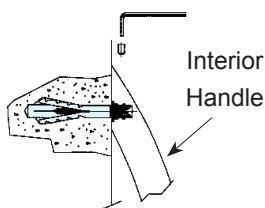

Single handle installation for concrete walls

Item No.	For use with
DKIT-5/15	DSI-3310-15/DSI-4400-15
DKIT-5/20	DSI-2000-20/DSI-3310-20/DSI-4400-20
DKIT-5/30	DSI-1630-30/DSI-2000-30/DSI-3310-30/DSI-3330-30/DSI-4400-30