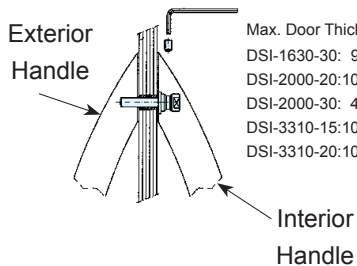

DOOR HANDLES AND APPLIANCE PULLS

Mounting Kit for DSI Series Door Handles

Single handle installation kit for wood/glass/metal doors

Max. Door Thickness:

DSI-1630-30: 100 mm (4")	DSI-3310-30: 60 mm (2-3/8")
DSI-2000-20: 80 mm (3-3/16")	DSI-3330-30: 100 mm (4")
DSI-2000-30: 80 mm (3-3/16")	DSI-4400-15: 60 mm (2-3/8")
DSI-3310-15: 60 mm (2-3/8")	DSI-4400-20: 60 mm (2-3/8")
DSI-3310-20: 60 mm (2-3/8")	DSI-4400-30: 60 mm (2-3/8")

Back-to-back handle installation kit for wood/glass/metal doors

Max. Door Thickness:

DSI-1630-30: 90 mm (3-1/2")	DSI-3310-30: 100 mm (4")
DSI-2000-20: 100 mm (4")	DSI-3330-30: 100 mm (4")
DSI-2000-30: 45 mm (1-3/4")	DSI-4400-15: 100 mm (4")
DSI-3310-15: 100 mm (4")	DSI-4400-20: 100 mm (4")
DSI-3310-20: 100 mm (4")	DSI-4400-30: 100 mm (4")