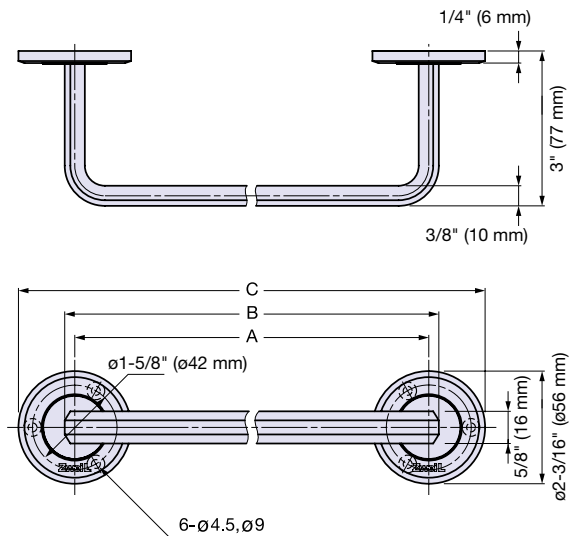

Zwei L Towel Bar

STAINLESS
316
STEEL

ZL-3201

- Supplied with stainless steel wood screw (4.1 x 32), anchor plug and 1/8" (3 mm) allen key.

Item No.	Weight (g)	Box (pcs)
ZL-3201	-	1

No.	Part Name	Material	Finish
①	Bracket	316 Stainless Steel	Zwei L
②	Arm		Mirror
③	Pin		Zwei L
④	Post	Polyacetal	Black
⑤	Bushing		Black
⑥	Swivel Stopper	316 Stainless Steel	Plain
⑦	Base Plate		Zwei L
⑧	Cover		Zwei L

MISCELLANEOUS

Zwei L TOWEL BARS

Zwei L Towel Bar

STAINLESS
316
STEEL

ZL-3202

- Supplied with stainless steel wood screws (4.1 x 25) and concrete anchor (for wood screw 4.1, ø6 mm hole).

Item No.	Material	Finish/Color	A	B	C
ZL-3202-480	316 Stainless Steel	Zwei L	18-7/8" (480 mm)	19-5/16" (490 mm)	21-1/8" (536 mm)
ZL-3202-640			25-3/16" (640 mm)	25-9/16" (650 mm)	27-3/8" (696 mm)