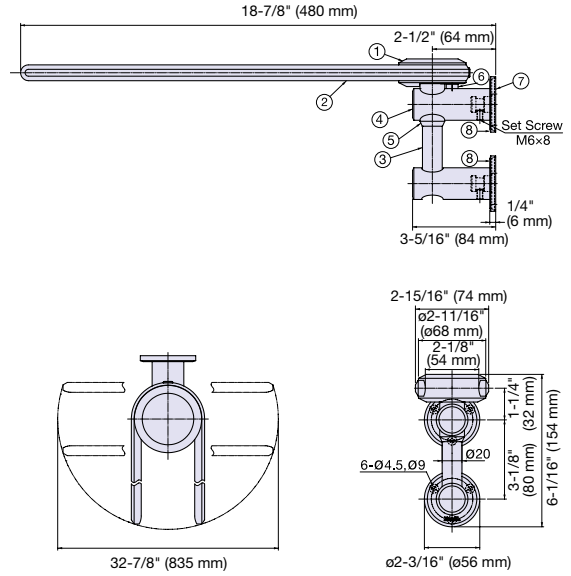

Zwei L Towel Bar

STAINLESS
316
STEEL

ZL-3201

- Supplied with stainless steel wood screw (4.1 x 32), anchor plug and 1/8" (3 mm) allen key.

Item No.	Weight (g)	Box (pcs)
ZL-3201	-	1

No.	Part Name	Material	Finish
①	Bracket	316 Stainless Steel	Zwei L
②	Arm		Mirror
③	Pin		Zwei L
④	Post	Polyacetal	Black
⑤	Bushing		Black
⑥	Swivel Stopper	316 Stainless Steel	Plain
⑦	Base Plate		Zwei L
⑧	Cover		Zwei L

MISCELLANEOUS

Zwei L TOWEL BARS

Zwei L Towel Bar

STAINLESS
316
STEEL

ZL-3202

- Supplied with stainless steel wood screws (4.1 x 25) and concrete anchor (for wood screw 4.1, ø6 mm hole).

Item No.	Material	Finish/Color	A	B	C
ZL-3202-480	316 Stainless Steel	Zwei L	18-7/8" (480 mm)	19-5/16" (490 mm)	21-1/8" (536 mm)
ZL-3202-640			25-3/16" (640 mm)	25-9/16" (650 mm)	27-3/8" (696 mm)