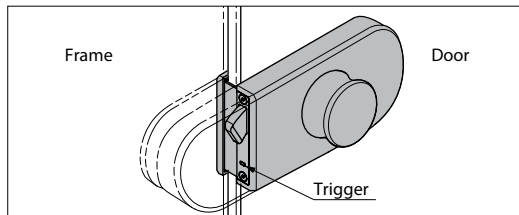

With Safety Feature

The trigger senses whether the door is open or closed, and only enables the thumbturn to be turned all the way when the door is closed.