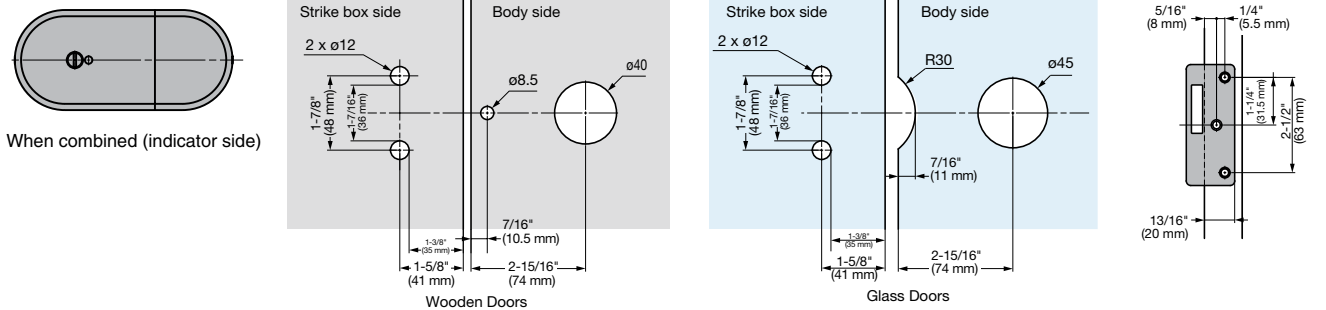

## ZL-2402

CATCHES & LATCHES

Zwei L TURN KNOB LATCHES

- A thumbturn lever bolt with an indicator for use on glass and wooden doors.
- Made from stainless steel (SUS 316) for superior corrosion resistance.
- Uses Zwei L finish which is created by using advanced polishing technology. It combines a high quality satin finish with a lustrous rich mirrored polish.
- Internal mechanism uses a lever to draw the door to the frame when locking.
- Comes with a trigger (safety feature) so that the lock cannot engage until the door is closed.
- Strike Plate and Strike Box are used with Latch Box for wooden door frames. Just the Strike Box is used with Latch Box for glass doors.
- ZL-2402 is recommended for sliding door applications. For swinging door applications, refer to p. 165 for ZL-2401.

### Cut Out Dimensions: When using strike box