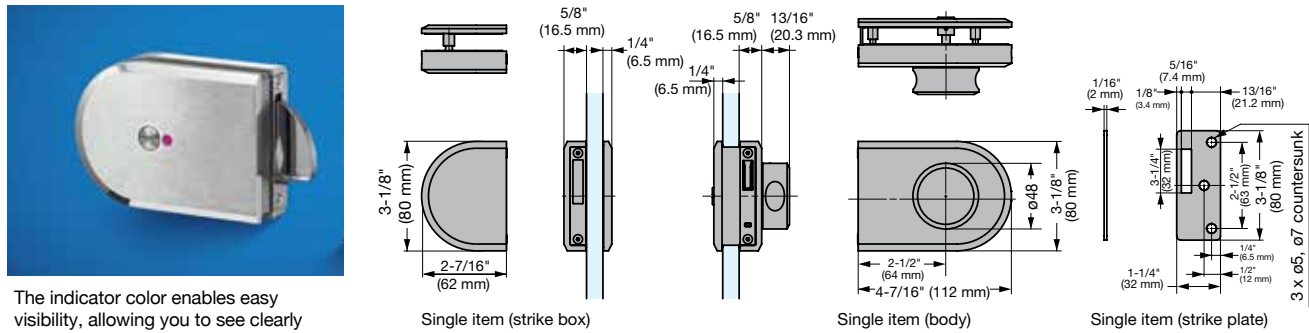

# Zwei L Turn Knob Latch

STAINLESS  
316  
STEEL

## ZL-2402

CATCHES & LATCHES

Zwei L TURN KNOB LATCHES

- A thumbturn lever bolt with an indicator for use on glass and wooden doors.
- Made from stainless steel (SUS 316) for superior corrosion resistance.
- Uses Zwei L finish which is created by using advanced polishing technology. It combines a high quality satin finish with a lustrous rich mirrored polish.
- Internal mechanism uses a lever to draw the door to the frame when locking.
- Comes with a trigger (safety feature) so that the lock cannot engage until the door is closed.
- Strike Plate and Strike Box are used with Latch Box for wooden door frames. Just the Strike Box is used with Latch Box for glass doors.
- ZL-2402 is recommended for sliding door applications. For swinging door applications, refer to p. 165 for ZL-2401.

The indicator color enables easy visibility, allowing you to see clearly whether the door is locked or unlocked.

### With Safety Feature

The trigger senses whether the door is open or closed, and only enables the thumbturn to be turned all the way when the door is closed.