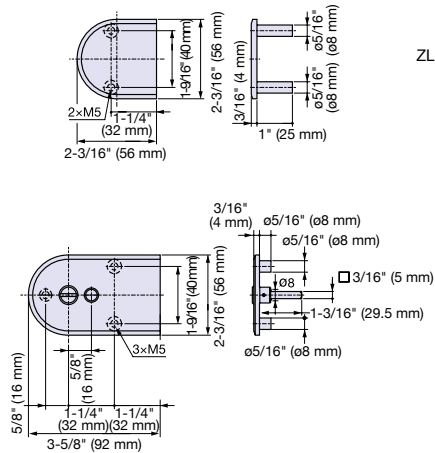

Zwei L Turn Knob Latch

STAINLESS
316
STEEL

ZL-2401

CATCHES & LATCHES

Zwei L TURN KNOB LATCHES

ZL-2401

ZL-2401-INR

- ZL-2401 includes latch body, 2 strikes, and installation screws.
- Order Latch Body and Indicator for a complete set.
- Indicators for wood (ZL-2401-INR) and glass (ZL-2401-INR-GB) are sold separately.
- ZL-2401-INR: Supplied with stainless steel screw (M5 × 30) and 4 mm allen key.
- ZL-2401-INR-GB: Supplied with stainless steel screw (M5 × 14) and 4 mm allen key.

ZL-2401

ZL-2401-INR

ZL-2401-INR-GB

• Wood Door Cut Out Dimensions

• Glass Door Cut Out Dimensions

■ Accessories (Sold Separately)

Item No.	Door Material	Weight (g)	Box (pcs)
ZL-2401-INR-GB	Glass	-	1
ZL-2401-INR	Wood	-	1

■ Latch Body

Item No.	Door Material	Door Thickness	Weight (g)	Box (pcs)
ZL-2401	Glass	05/16"~1/2" (8~12 mm)	-	1
	Wood	1-1/8"~1-6/16" (28~40 mm)	-	1

No.	Part Name	Material	Finish
①	Body	316 Stainless Steel	Zwei L
②	Indicator	ABS	Red/Blue
③	Bracket	316 Stainless Steel	Zwei L