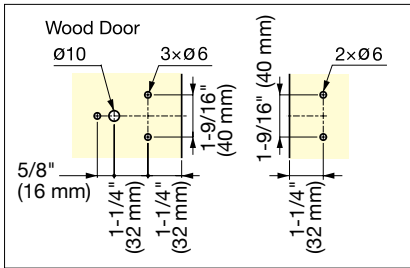

Zwei L Turn Knob Latch

STAINLESS
316
STEEL

ZL-2401

CATCHES & LATCHES

Zwei L TURN KNOB LATCHES

ZL-2401

ZL-2401-INR

- ZL-2401 includes latch body, 2 strikes, and installation screws.
- Order Latch Body and Indicator for a complete set.
- Indicators for wood (ZL-2401-INR) and glass (ZL-2401-INR-GB) are sold separately.
- ZL-2401-INR: Supplied with stainless steel screw (M5 × 30) and 4 mm allen key.
- ZL-2401-INR-GB: Supplied with stainless steel screw (M5 × 14) and 4 mm allen key.

ZL-2401

ZL-2401-INR

ZL-2401-INR-GB

• Wood Door Cut Out Dimensions

• Glass Door Cut Out Dimensions

■ Accessories (Sold Separately)

Item No.	Door Material	Weight (g)	Box (pcs)
ZL-2401-INR-GB	Glass	-	1
ZL-2401-INR	Wood	-	1

■ Latch Body

Item No.	Door Material	Door Thickness	Weight (g)	Box (pcs)
ZL-2401	Glass	05/16"~1/2" (8~12 mm)	-	1
	Wood	1-1/8"~1-6/16" (28~40 mm)	-	1

No.	Part Name	Material	Finish
①	Body	316 Stainless Steel	Zwei L
②	Indicator	ABS	Red/Blue
③	Bracket	316 Stainless Steel	Zwei L