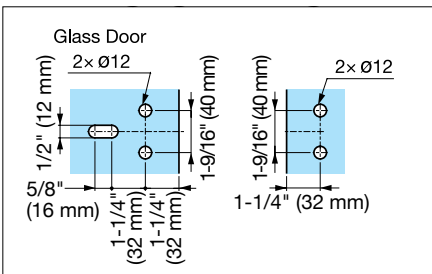

Zwei L Turn Knob Latch

STAINLESS
316
STEEL

ZL-2401

CATCHES & LATCHES

Zwei L TURN KNOB LATCHES

ZL-2401

ZL-2401-INR

- ZL-2401 includes latch body, 2 strikes, and installation screws.
- Order Latch Body and Indicator for a complete set.
- Indicators for wood (ZL-2401-INR) and glass (ZL-2401-INR-GB) are sold separately.
- ZL-2401-INR: Supplied with stainless steel screw (M5 × 30) and 4 mm allen key.
- ZL-2401-INR-GB: Supplied with stainless steel screw (M5 × 14) and 4 mm allen key.

ZL-2401

ZL-2401-INR

ZL-2401-INR-GB

• Wood Door Cut Out Dimensions

• Glass Door Cut Out Dimensions

■ Accessories (Sold Separately)

Item No.	Door Material	Weight (g)	Box (pcs)
ZL-2401-INR-GB	Glass	-	1
ZL-2401-INR	Wood	-	1

■ Latch Body

Item No.	Door Material	Door Thickness	Weight (g)	Box (pcs)
ZL-2401	Glass	05/16"~1/2" (8~12 mm)	-	1
	Wood	1-1/8"~1-6/16" (28~40 mm)	-	1

No.	Part Name	Material	Finish
①	Body	316 Stainless Steel	Zwei L
②	Indicator	ABS	Red/Blue
③	Bracket	316 Stainless Steel	Zwei L