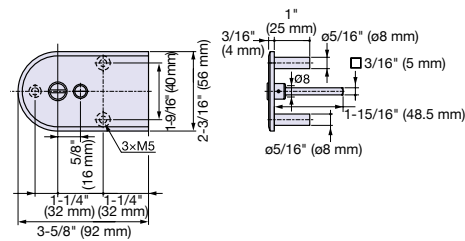

Zwei L Turn Knob Latch

STAINLESS
316
STEEL

ZL-2401

CATCHES & LATCHES

Zwei L TURN KNOB LATCHES

ZL-2401

ZL-2401-INR

- ZL-2401 includes latch body, 2 strikes, and installation screws.
- Order Latch Body and Indicator for a complete set.
- Indicators for wood (ZL-2401-INR) and glass (ZL-2401-INR-GB) are sold separately.
- ZL-2401-INR: Supplied with stainless steel screw (M5 × 30) and 4 mm allen key.
- ZL-2401-INR-GB: Supplied with stainless steel screw (M5 × 14) and 4 mm allen key.

ZL-2401

ZL-2401-INR

ZL-2401-INR-GB

• Wood Door Cut Out Dimensions

• Glass Door Cut Out Dimensions

■ Accessories (Sold Separately)

Item No.	Door Material	Weight (g)	Box (pcs)
ZL-2401-INR-GB	Glass	-	1
ZL-2401-INR	Wood	-	1

■ Latch Body

Item No.	Door Material	Door Thickness	Weight (g)	Box (pcs)
ZL-2401	Glass	05/16"~1/2" (8~12 mm)	-	1
	Wood	1-1/8"~1-6/16" (28~40 mm)	-	1

No.	Part Name	Material	Finish
①	Body	316 Stainless Steel	Zwei L
②	Indicator	ABS	Red/Blue
③	Bracket	316 Stainless Steel	Zwei L