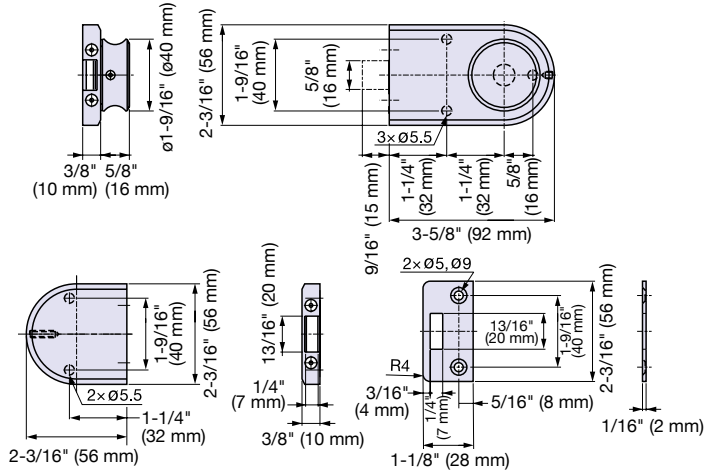

Zwei L Turn Knob Latch

STAINLESS
316
STEEL

ZL-2401

CATCHES & LATCHES

Zwei L TURN KNOB LATCHES

ZL-2401

ZL-2401-INR

- ZL-2401 includes latch body, 2 strikes, and installation screws.
- Order Latch Body and Indicator for a complete set.
- Indicators for wood (ZL-2401-INR) and glass (ZL-2401-INR-GB) are sold separately.
- ZL-2401-INR: Supplied with stainless steel screw (M5 × 30) and 4 mm allen key.
- ZL-2401-INR-GB: Supplied with stainless steel screw (M5 × 14) and 4 mm allen key.

ZL-2401

ZL-2401-INR

ZL-2401-INR-GB

• Wood Door Cut Out Dimensions

• Glass Door Cut Out Dimensions

■ Accessories (Sold Separately)

Item No.	Door Material	Weight (g)	Box (pcs)
ZL-2401-INR-GB	Glass	-	1
ZL-2401-INR	Wood	-	1

■ Latch Body

Item No.	Door Material	Door Thickness	Weight (g)	Box (pcs)
ZL-2401	Glass	05/16"~1/2" (8~12 mm)	-	1
	Wood	1-1/8"~1-6/16" (28~40 mm)	-	1

No.	Part Name	Material	Finish
①	Body	316 Stainless Steel	Zwei L
②	Indicator	ABS	Red/Blue
③	Bracket	316 Stainless Steel	Zwei L