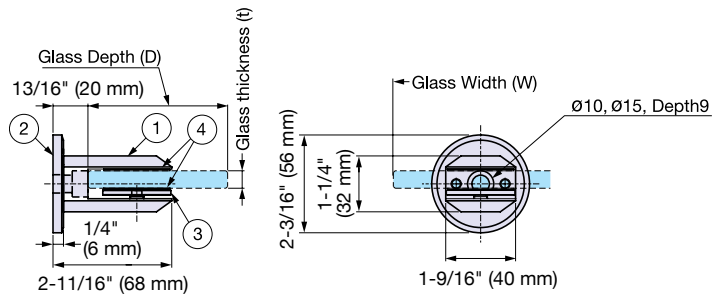

# Zwei L Glass Shelf Support

ZL-2202

SHELF & SUPPORT HARDWARE

Zwei L GLASS SHELF SUPPORTS

- Sold per each. Glass not included.
- Supplied with stainless steel wood screw (4.1 x 32) and concrete anchor (for wood screw 4.1,  $\phi 6$  mm hole)
- Tempered glass recommended.

Item No.	Glass Dimensions (Per 2 Clamps)			Weight (g)	Box (pcs)
	t	D	W		
ZL-2202	5/16" or 3/8" (8 mm or 10 mm)	Max. 6-5/16" (160 mm)	Max. 18-7/8" (480 mm)	119	2

No.	Part Name	Material	Finish/Color
①	Shelf Holder	316 Stainless Steel	Zwei L
②	Base Plate		
③	Bumper Plate	Synthetic Rubber	Black
④	Bumper		

# Zwei L Glass Shelf Clamp

ZL-2203

- Sold per each. Glass not included.
- Supplied with stainless steel Hex Socket Cap Screw (M8 x 55), concrete anchor (for M8,  $\phi 14$  mm hole) and 8 mm allen key
- Tempered glass recommended.

Item No.	Glass Dimensions (Per 2 Clamps)		
	t	D	W
ZL-2203	5/16" or 3/8" (8 mm or 10 mm)	Max. 9-7/16" (240 mm)	Max. 25-3/16" (640 mm)

No.	Part Name	Material	Finish/Color
①	Shelf Holder	316 Stainless Steel	Zwei L
②	Base Plate		
③	Level Adjuster	Synthetic Rubber	Black
④	Bumper		