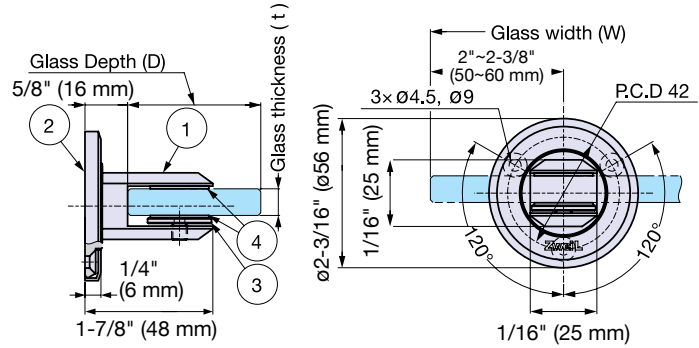

# Zwei L Glass Shelf Support

ZL-2202

SHELF & SUPPORT HARDWARE

Zwei L GLASS SHELF SUPPORTS

- Sold per each. Glass not included.
- Supplied with stainless steel wood screw (4.1 x 32) and concrete anchor (for wood screw 4.1,  $\phi 6$  mm hole)
- Tempered glass recommended.

Item No.	Glass Dimensions (Per 2 Clamps)			Weight (g)	Box (pcs)
	t	D	W		
ZL-2202	5/16" or 3/8" (8 mm or 10 mm)	Max. 6-5/16" (160 mm)	Max. 18-7/8" (480 mm)	119	2

No.	Part Name	Material	Finish/Color
①	Shelf Holder	316 Stainless Steel	Zwei L
②	Base Plate		
③	Bumper Plate	Synthetic Rubber	Black
④	Bumper		

# Zwei L Glass Shelf Clamp

ZL-2203

- Sold per each. Glass not included.
- Supplied with stainless steel Hex Socket Cap Screw (M8 x 55), concrete anchor (for M8,  $\phi 14$  mm hole) and 8 mm allen key
- Tempered glass recommended.

Item No.	Glass Dimensions (Per 2 Clamps)		
	t	D	W
ZL-2203	5/16" or 3/8" (8 mm or 10 mm)	Max. 9-7/16" (240 mm)	Max. 25-3/16" (640 mm)

No.	Part Name	Material	Finish/Color
①	Shelf Holder	316 Stainless Steel	Zwei L
②	Base Plate		
③	Level Adjuster	Synthetic Rubber	Black
④	Bumper		