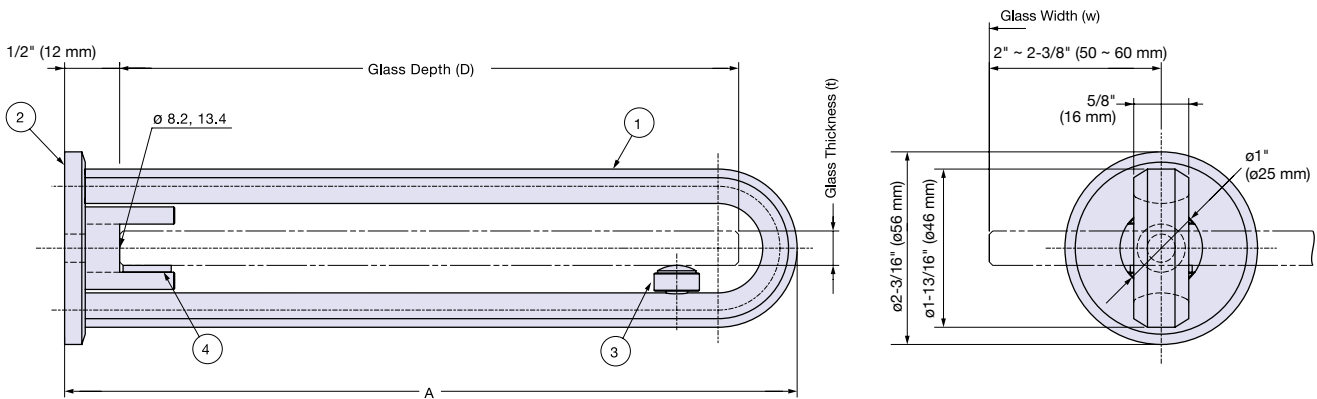

- Sold per each. Glass not included.
- Supplied with stainless steel Hex Socket Cap Screw (M8 x 55), concrete anchor (for M8, ø14 mm hole) and 8 mm allen key
- Tempered glass recommended.

Item No.	A	Glass Dimensions (Per 2 Clamps)			Weight (g)	Box (pcs)
		t	D	W		
ZL-2201-120	5-29/32" (150 mm)	5/16"	4-3/4" (120 mm)	Max. 25-3/16" (640 mm)	293	2
ZL-2201-180	8-1/4" (210 mm)	5/16" or 3/8" (8 mm or 10 mm)	7-1/16" (180 mm)	Max. 31-1/2" (800 mm)	403	
ZL-2201-240	10-5/8" (270 mm)	5/16" or 3/8" (8 mm or 10 mm)	9-7/16" (240 mm)	Max. 37-13/16" (960 mm)	438	

No.	Part Name	Material	Finish/Color
①	Shelf Holder	316 Stainless Steel	ZweiL
②	Base Plate		ZweiL/Clear
③	Level Adjuster	316 Stainless Steel/Polyurethane	ZweiL/Clear
④	Bumper	Synthetic Rubber	Black