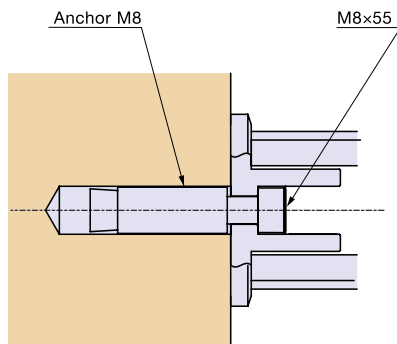

- Sold per each. Glass not included.
- Supplied with stainless steel Hex Socket Cap Screw (M8 x 55), concrete anchor (for M8, ø14 mm hole) and 8 mm allen key
- Tempered glass recommended.

Item No.	A	Glass Dimensions (Per 2 Clamps)			Weight (g)	Box (pcs)
		t	D	W		
ZL-2201-120	5-29/32" (150 mm)	5/16"	4-3/4" (120 mm)	Max. 25-3/16" (640 mm)	293	2
ZL-2201-180	8-1/4" (210 mm)	5/16" or 3/8" (8 mm or 10 mm)	7-1/16" (180 mm)	Max. 31-1/2" (800 mm)	403	
ZL-2201-240	10-5/8" (270 mm)	5/16" or 3/8" (8 mm or 10 mm)	9-7/16" (240 mm)	Max. 37-13/16" (960 mm)	438	

No.	Part Name	Material	Finish/Color
①	Shelf Holder	316 Stainless Steel	ZweiL
②	Base Plate		ZweiL/Clear
③	Level Adjuster	316 Stainless Steel/Polyurethane	ZweiL/Clear
④	Bumper	Synthetic Rubber	Black